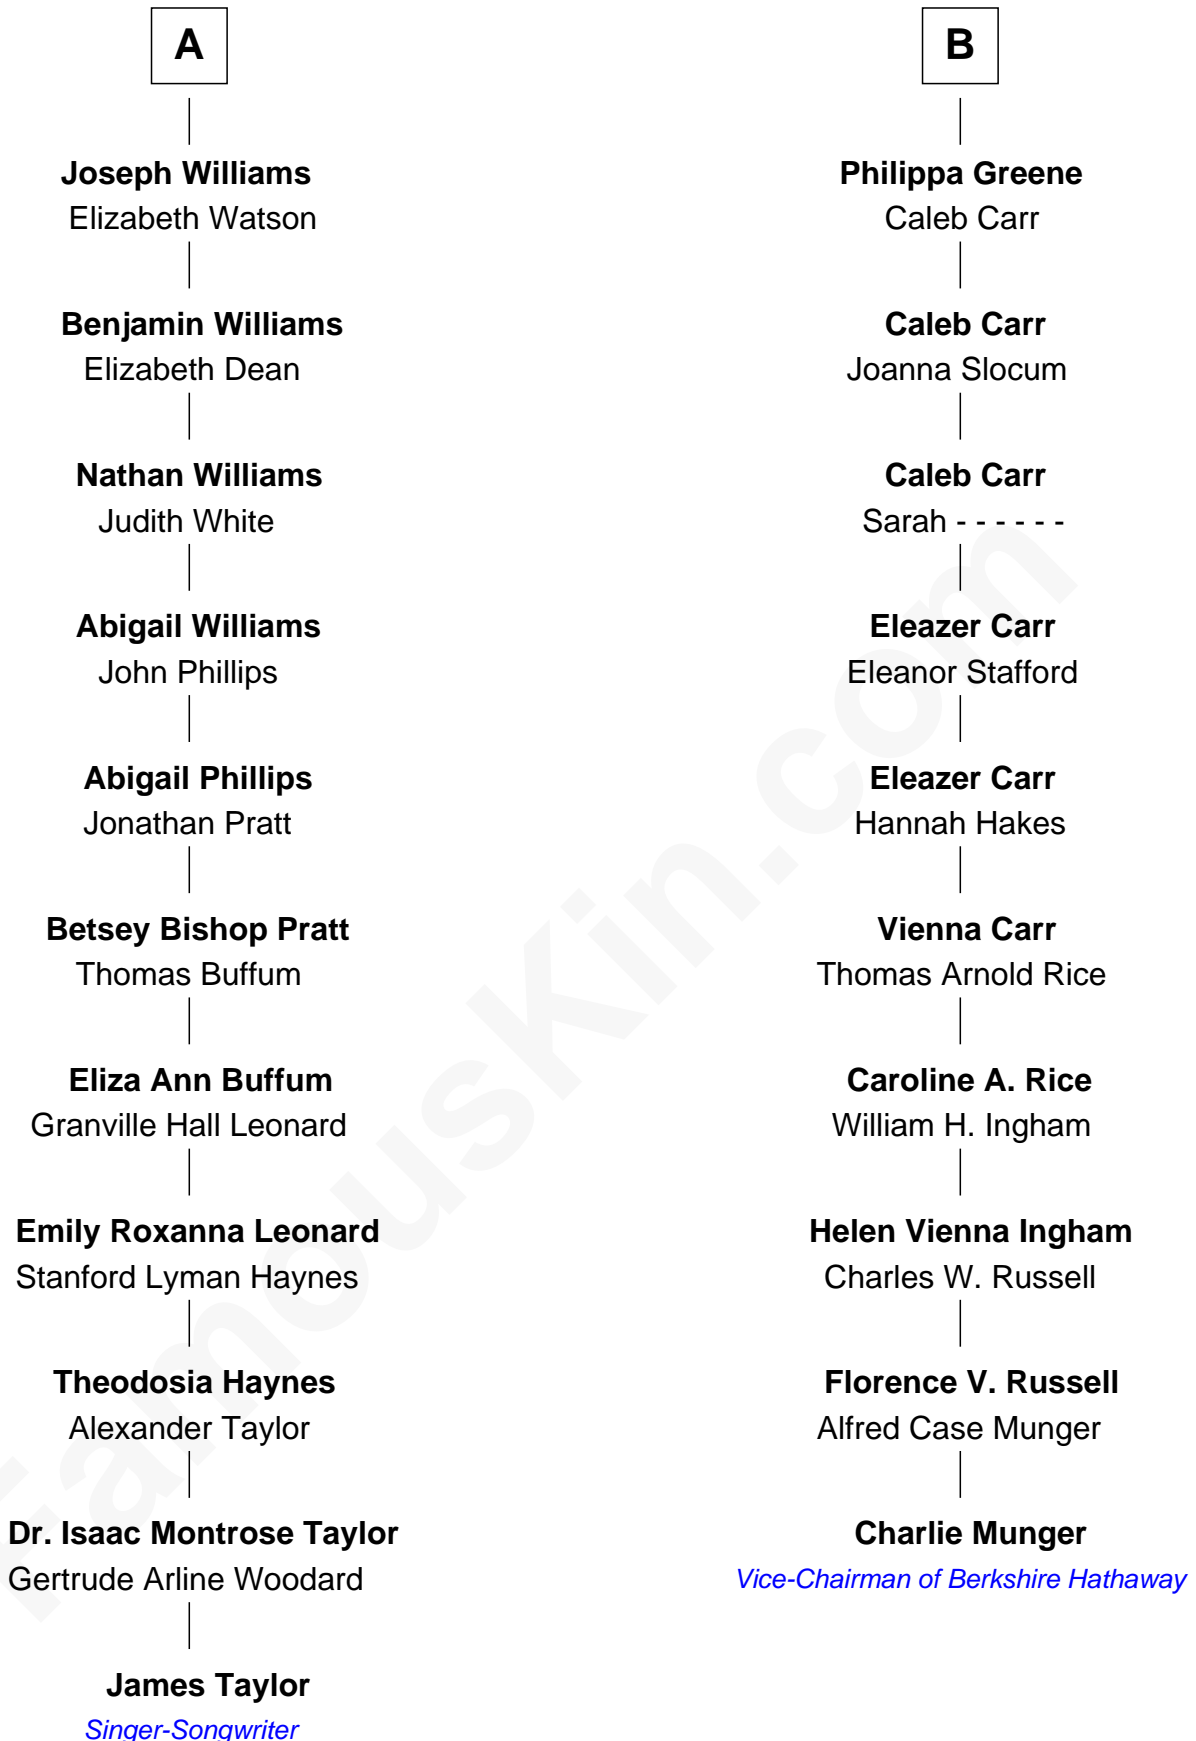

Charlie Munger photo by [Nick Webb](#) (CC BY 2.0)