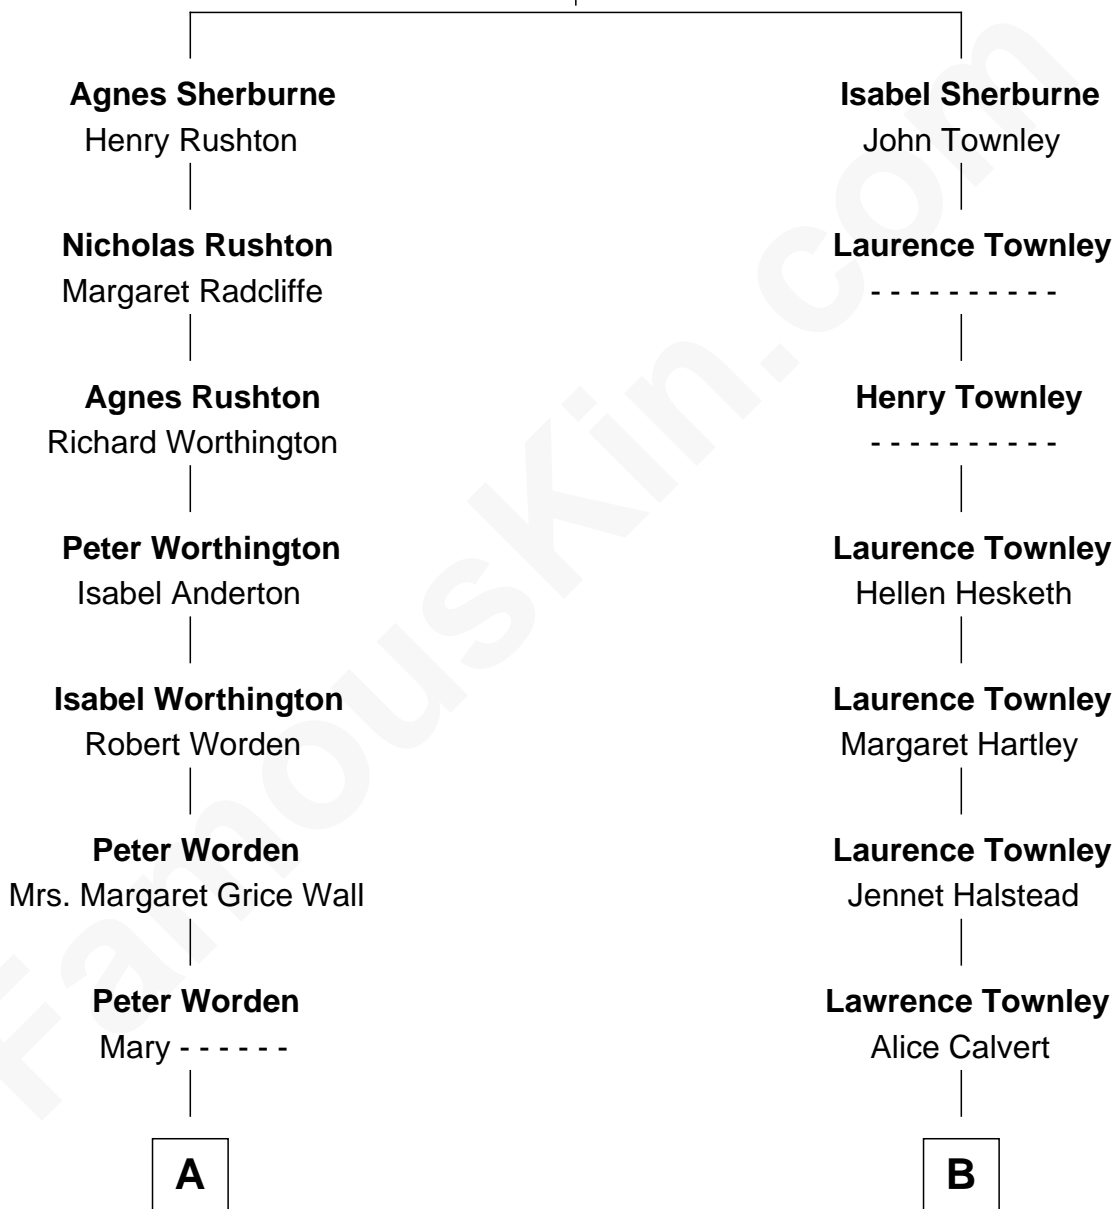

FamousKin.com Relationship Chart of

James Taylor

Singer-Songwriter

11th cousin 7 times removed of

Henry Lee III

9th Governor of Virginia

Richard Sherburne

Alice Hamerton

C

—
Dr. Isaac Montrose Taylor

Gertrude Arline Woodard

—
James Taylor

Singer-Songwriter

FamousKin.com