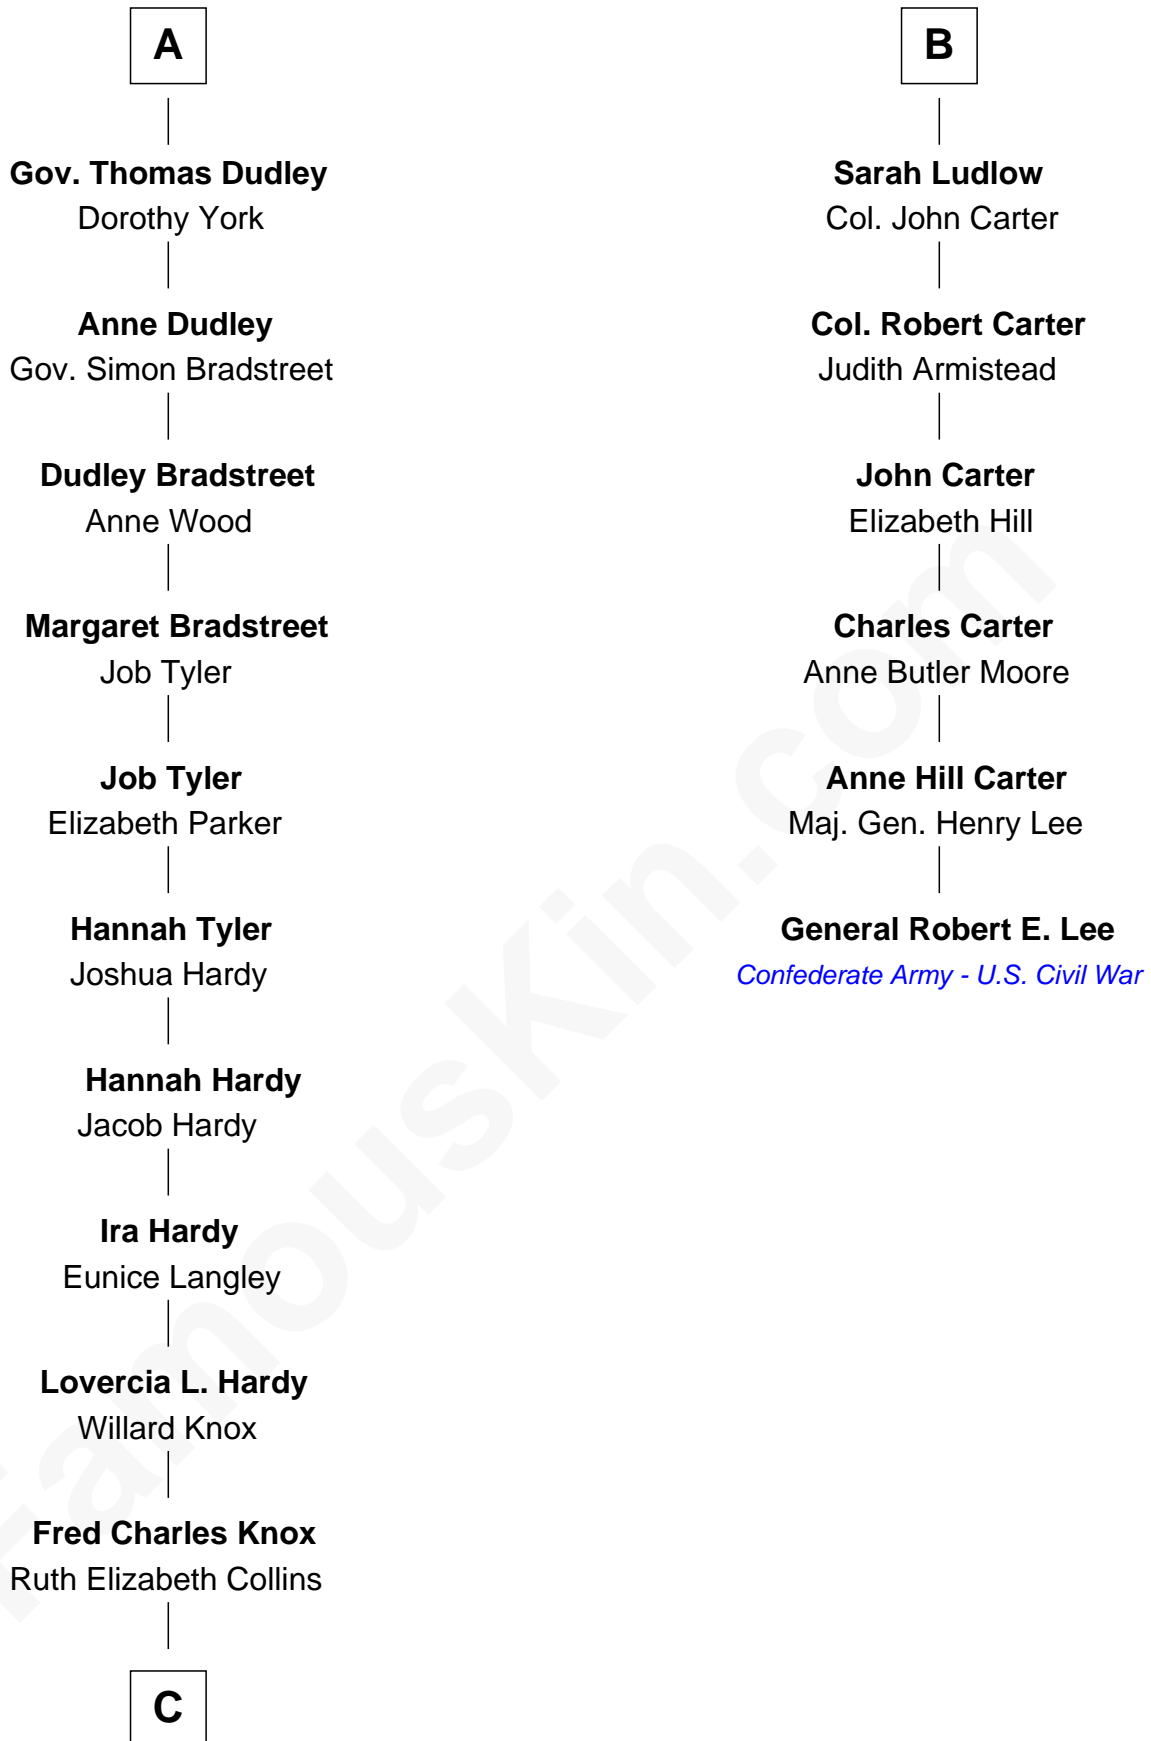

FamousKin.com Relationship Chart of

James Taylor

Singer-Songwriter

12th cousin 7 times removed of

General Robert E. Lee

Confederate Army - U.S. Civil War

Sir Walter Blount

Sancha de Ayala

Sir Thomas Blount

Margaret de Gresley

Sir Walter Blount

Helena Byron

Sir William Blount

Margaret Echyngham

Elizabeth Blount

Sir Andrews de Windsor

Edith Windsor

George Ludlow

Thomas Ludlow

Jane Pyle

Gabriel Ludlow

Phillis -----

B

C

—
Ella Angelique Knox
Henry Herman Woodard

—
Gertrude Arline Woodard
Dr. Isaac Montrose Taylor

—
James Taylor
Singer-Songwriter

FamousKin.com