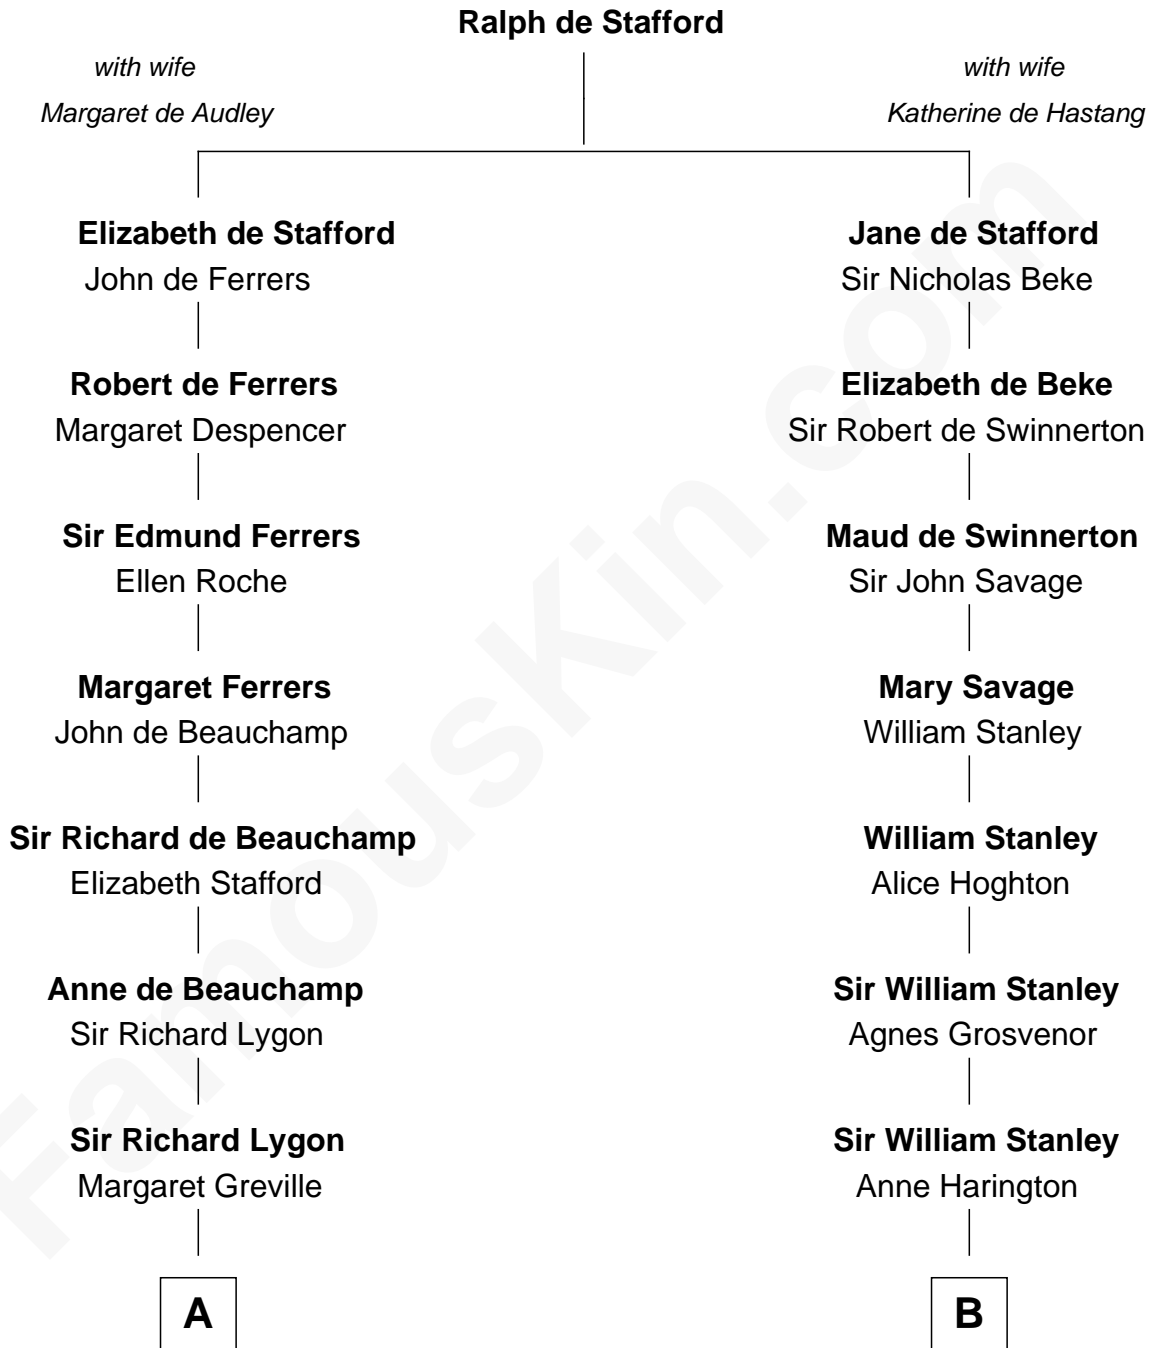

FamousKin.com Relationship Chart of

James Taylor

Singer-Songwriter

15th cousin 6 times removed of

General Robert E. Lee

Confederate Army - U.S. Civil War

C

Eliza Ann Buffum
Granville Hall Leonard

Emily Roxanna Leonard
Stanford Lyman Haynes

Theodosia Haynes
Alexander Taylor

Dr. Isaac Montrose Taylor
Gertrude Arline Woodard

James Taylor
Singer-Songwriter

FamousKin.com