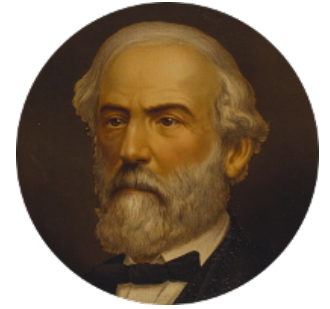

FamousKin.com Relationship Chart of

James Taylor

Singer-Songwriter

15th cousin 6 times removed of

General Robert E. Lee

Confederate Army - U.S. Civil War

C

Eliza Ann Buffum
Granville Hall Leonard

Emily Roxanna Leonard
Stanford Lyman Haynes

Theodosia Haynes
Alexander Taylor

Dr. Isaac Montrose Taylor
Gertrude Arline Woodard

James Taylor
Singer-Songwriter

FamousKin.com