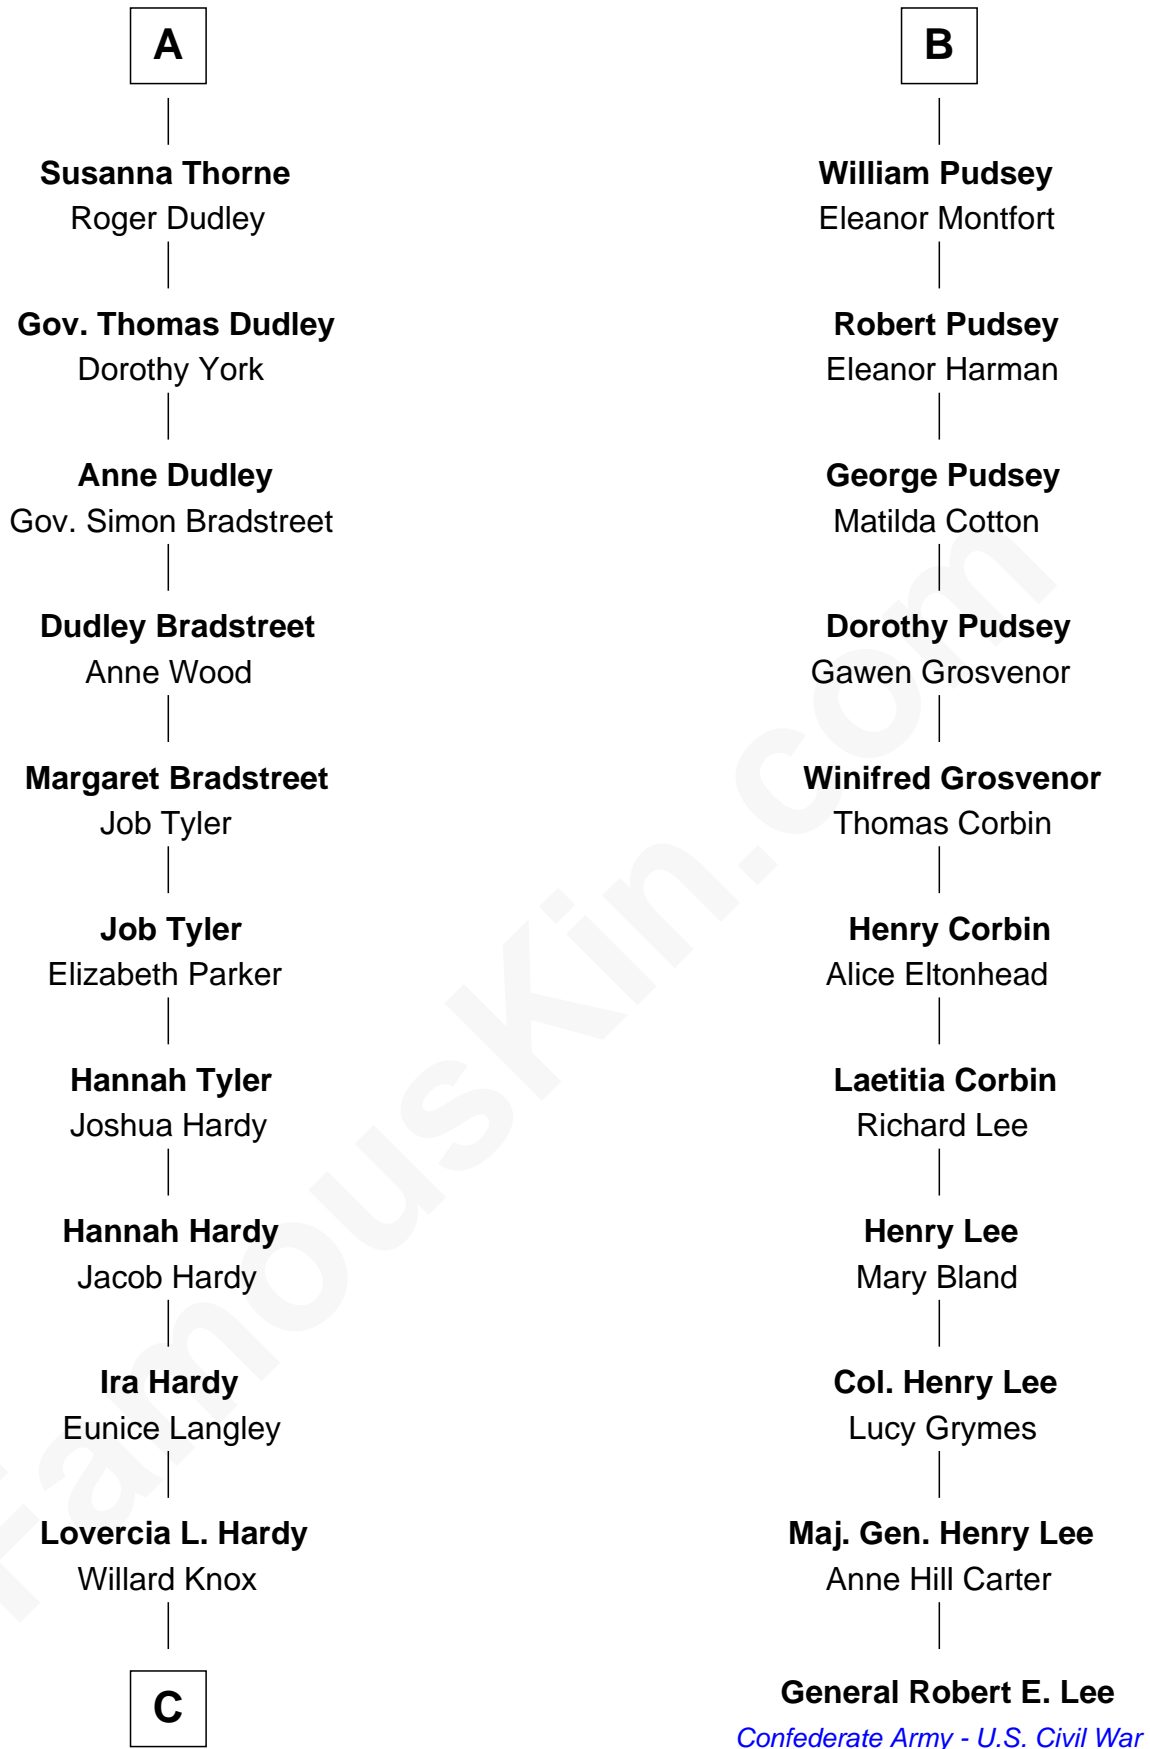

FamousKin.com Relationship Chart of

James Taylor

Singer-Songwriter

17th cousin 3 times removed of

General Robert E. Lee

Confederate Army - U.S. Civil War

Sir John Grey

Avice Marmion

C

—
Fred Charles Knox
Ruth Elizabeth Collins

—
Ella Angelique Knox
Henry Herman Woodard

—
Gertrude Arline Woodard
Dr. Isaac Montrose Taylor

—
James Taylor
Singer-Songwriter

FamousKin.com