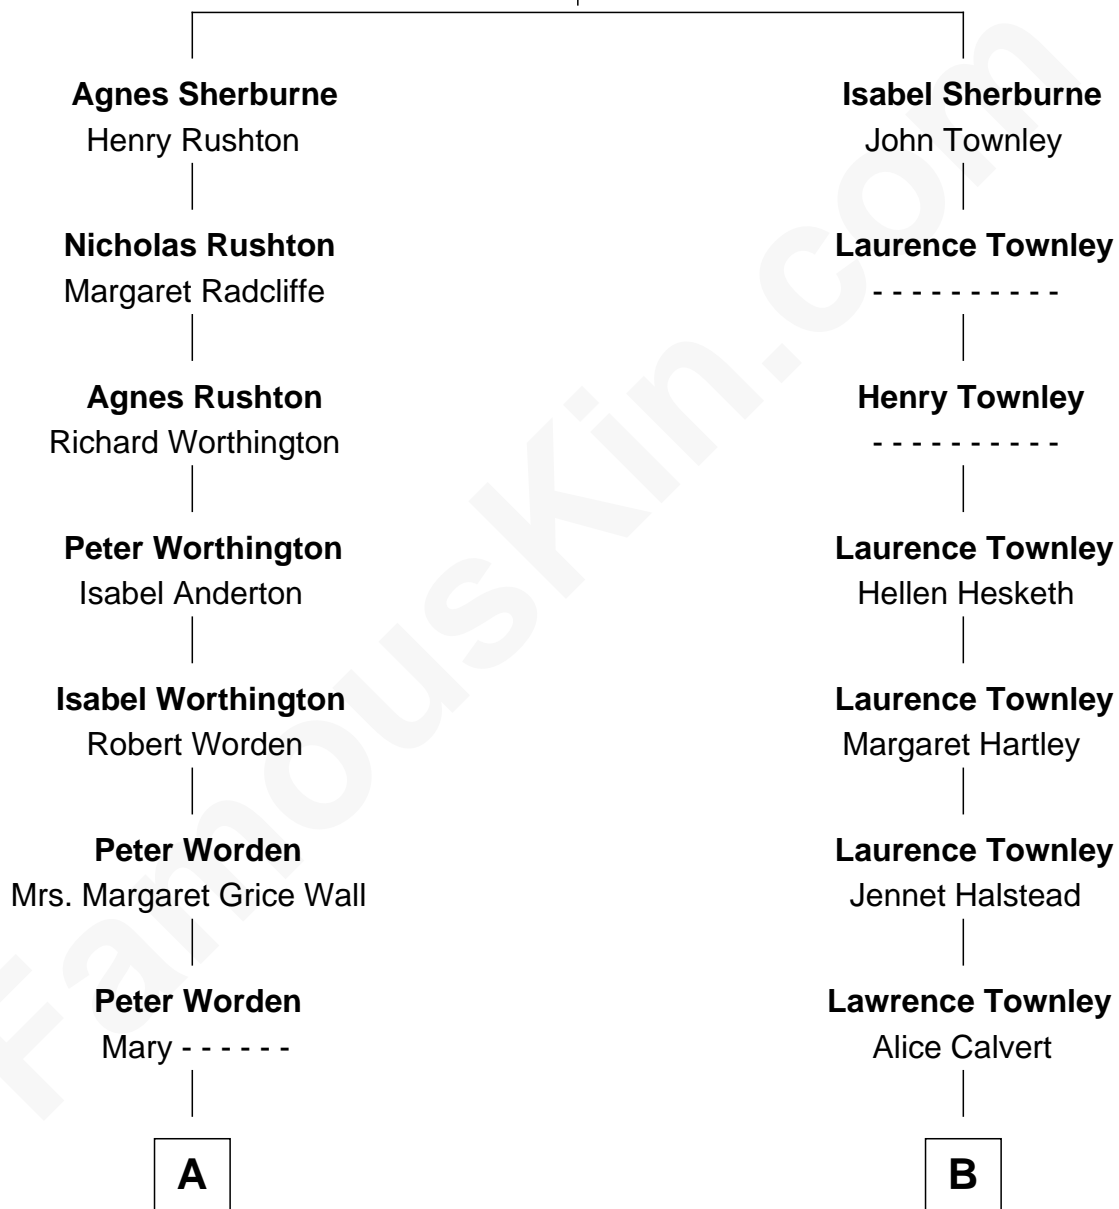

# FamousKin.com Relationship Chart of

**James Taylor**

*Singer-Songwriter*

12th cousin 6 times removed of

**General Robert E. Lee**

*Confederate Army - U.S. Civil War*

**Richard Sherburne**

Alice Hamerton

**C**

—  
**Dr. Isaac Montrose Taylor**

Gertrude Arline Woodard

—  
**James Taylor**

*Singer-Songwriter*

FamousKin.com