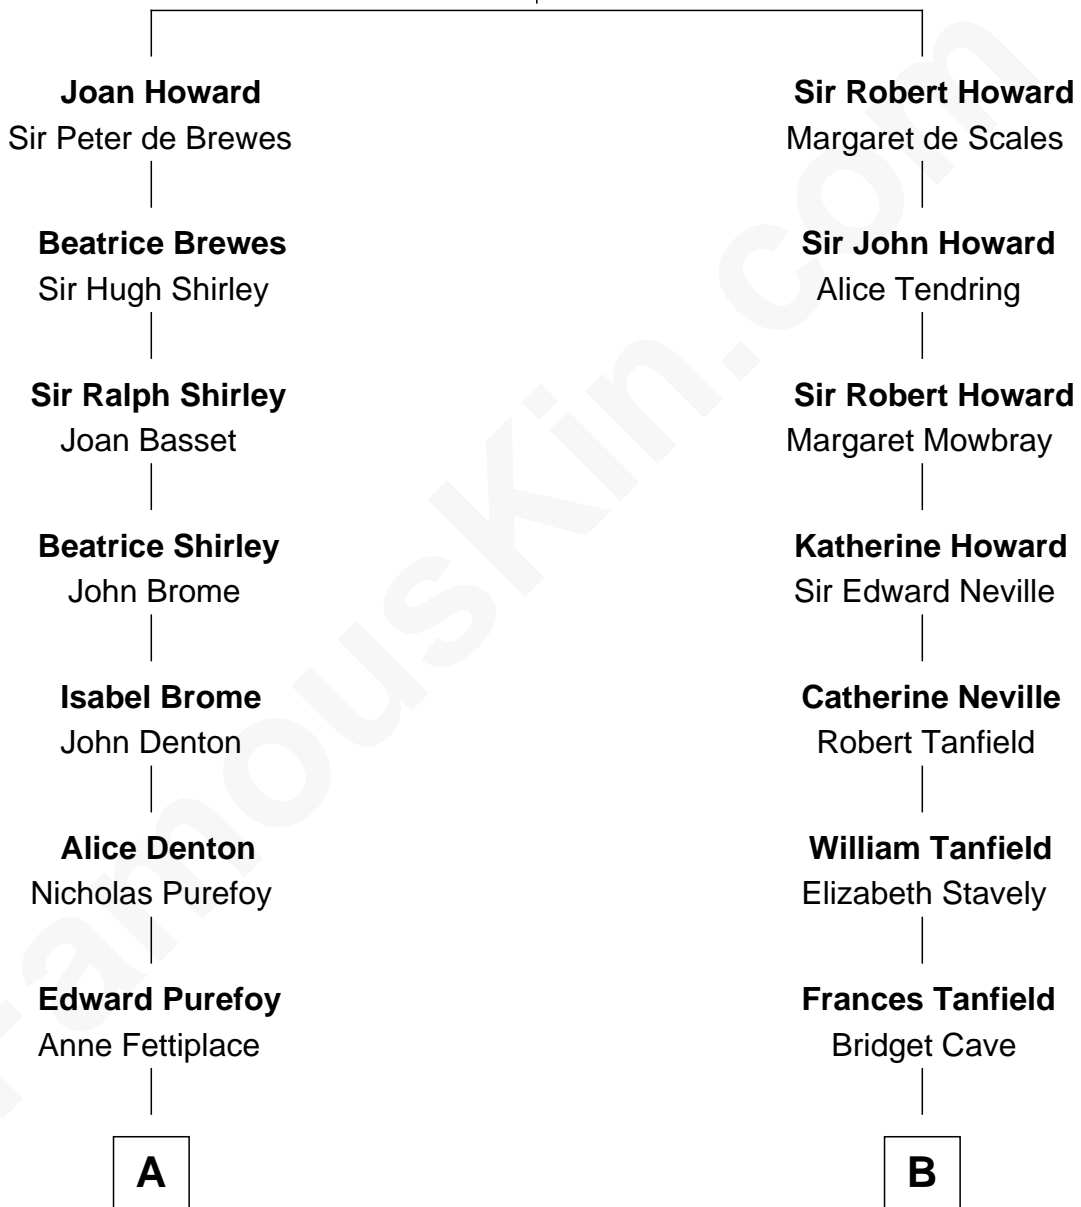

# FamousKin.com Relationship Chart of

**James Taylor**

*Singer-Songwriter*

16th cousin 5 times removed of

**General Robert E. Lee**

*Confederate Army - U.S. Civil War*

**Sir John Howard**

Alice de Bois

**C**

—  
**Lovercia L. Hardy**

Willard Knox

—  
**Fred Charles Knox**

Ruth Elizabeth Collins

—  
**Ella Angelique Knox**

Henry Herman Woodard

—  
**Gertrude Arline Woodard**

Dr. Isaac Montrose Taylor

—  
**James Taylor**

*Singer-Songwriter*

FamousKin.com