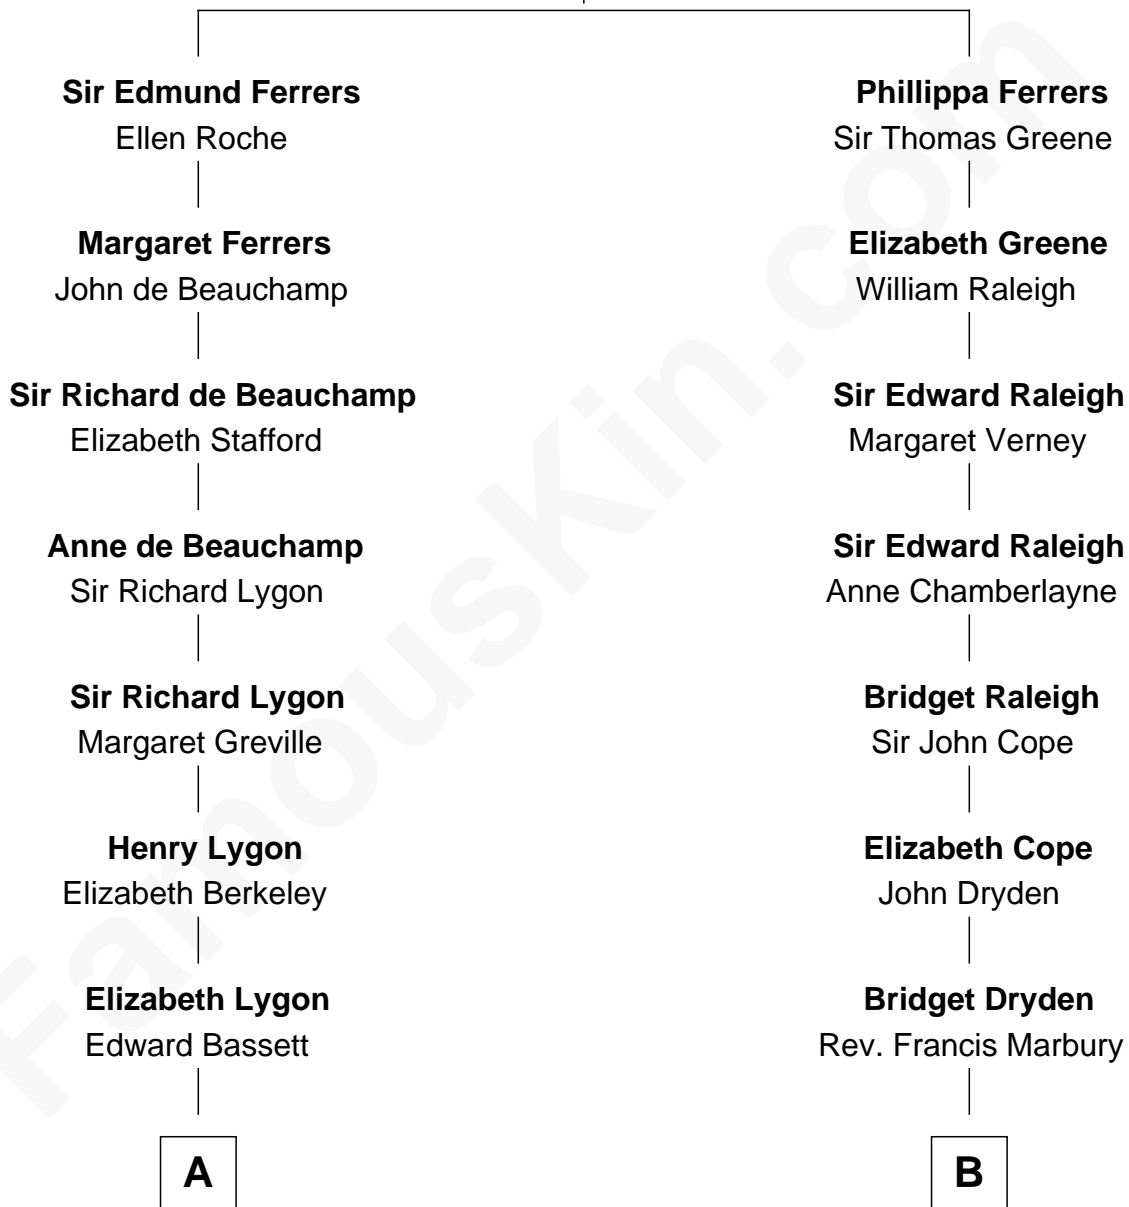

# FamousKin.com Relationship Chart of

**James Taylor**

*Singer-Songwriter*

17th cousin 2 times removed of

**Amelia Earhart**

*Aviation Pioneer*

**Robert de Ferrers**  
Margaret Despencer

**C**

**Theodosia Haynes**

Alexander Taylor

**Dr. Isaac Montrose Taylor**

Gertrude Arline Woodard

**James Taylor**

*Singer-Songwriter*

FamousKin.com