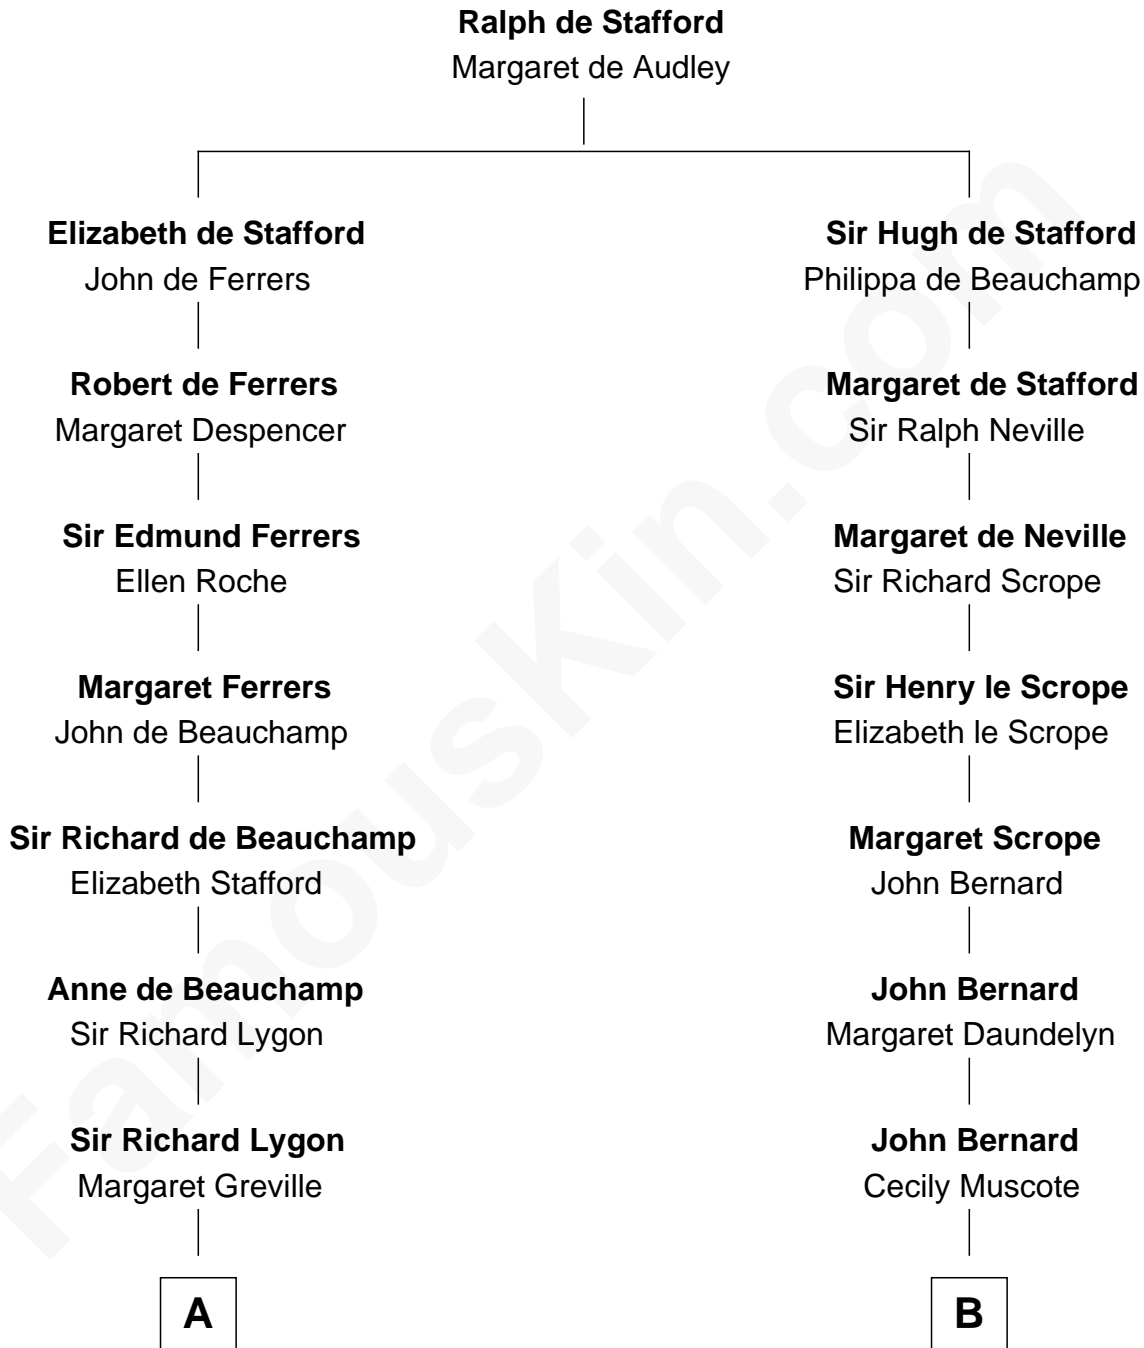

# FamousKin.com Relationship Chart of

**James Taylor**

*Singer-Songwriter*

14th cousin 7 times removed of

**William Henry Harrison**

*9th U.S. President*

**C**

**Eliza Ann Buffum**  
Granville Hall Leonard

**Emily Roxanna Leonard**  
Stanford Lyman Haynes

**Theodosia Haynes**  
Alexander Taylor

**Dr. Isaac Montrose Taylor**  
Gertrude Arline Woodard

**James Taylor**  
*Singer-Songwriter*

FamousKin.com