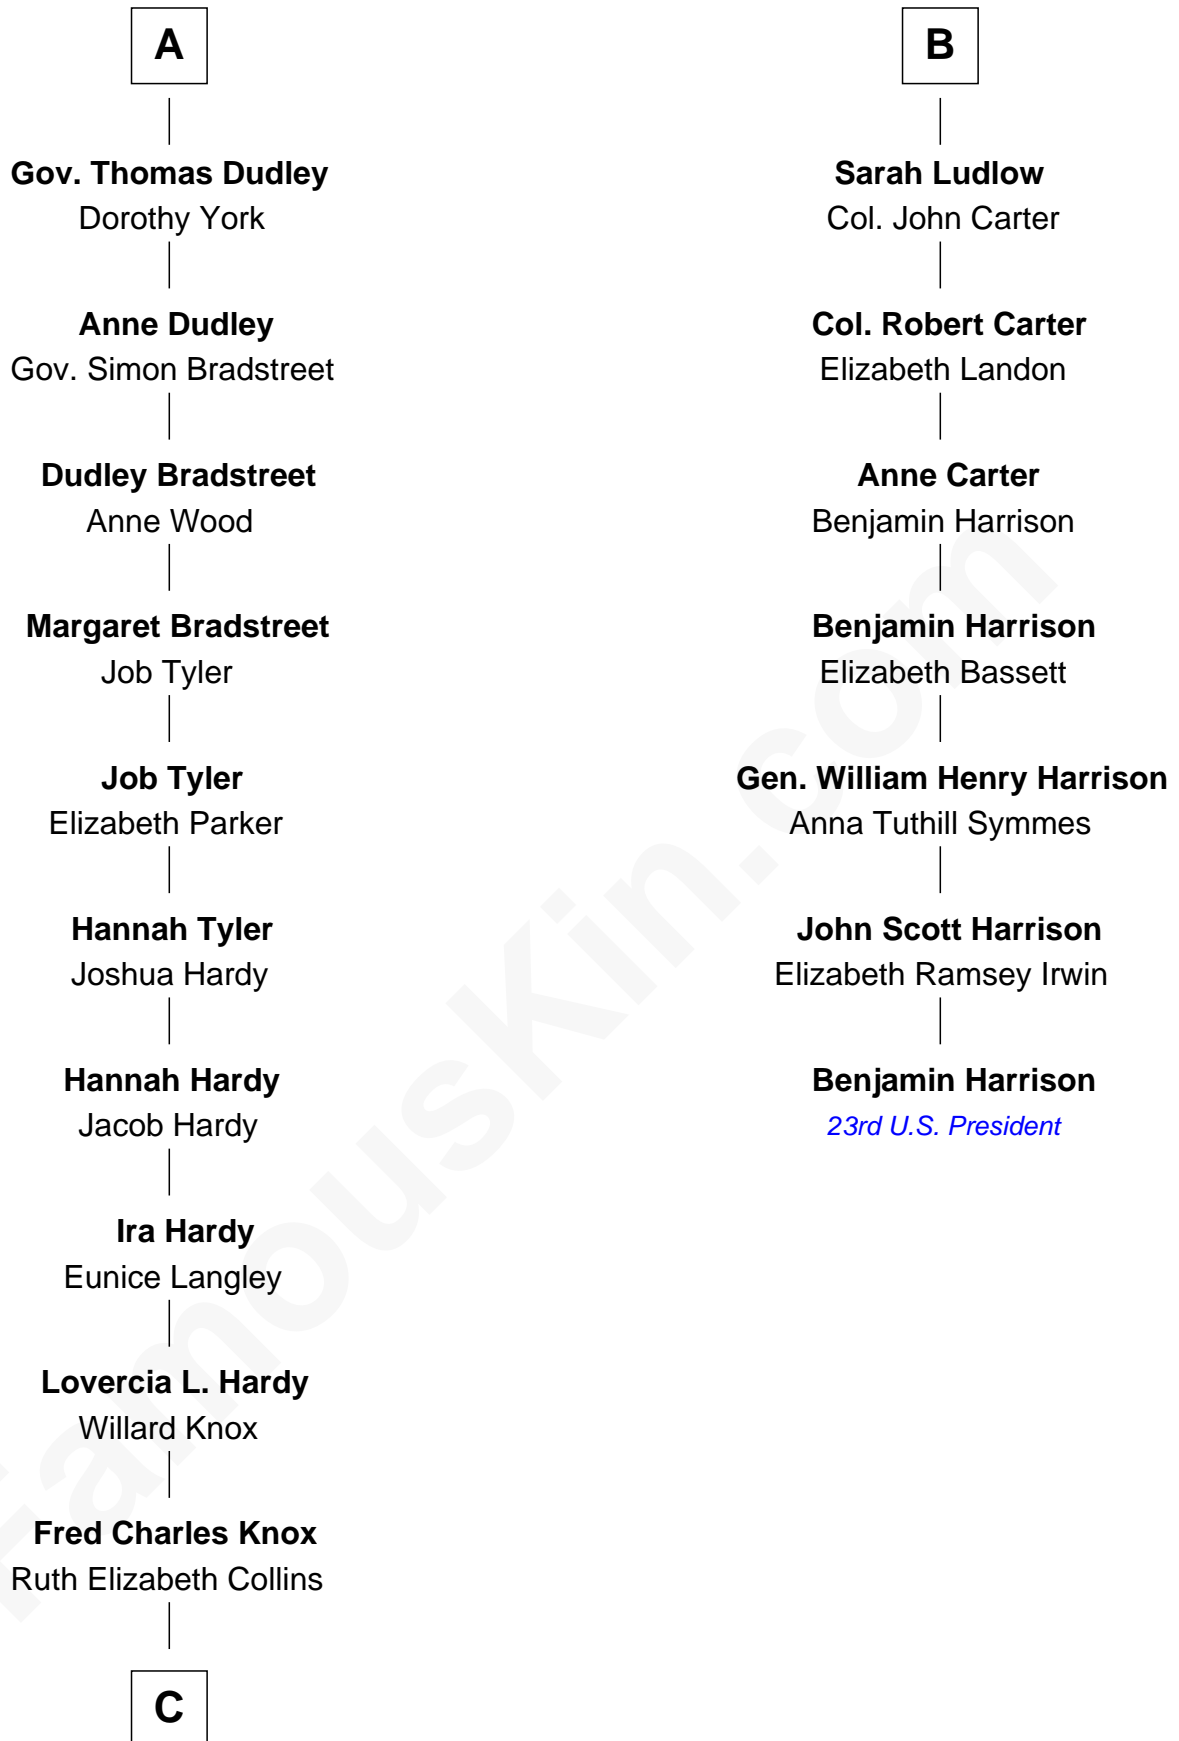

FamousKin.com Relationship Chart of

James Taylor

Singer-Songwriter

13th cousin 6 times removed of

Benjamin Harrison

23rd U.S. President

Sir Walter Blount

Sancha de Ayala

Edith Windsor

George Ludlow

Thomas Ludlow

Jane Pyle

Gabriel Ludlow

Phillis -----

B

C

Ella Angelique Knox
Henry Herman Woodard

Gertrude Arline Woodard
Dr. Isaac Montrose Taylor

James Taylor
Singer-Songwriter

FamousKin.com