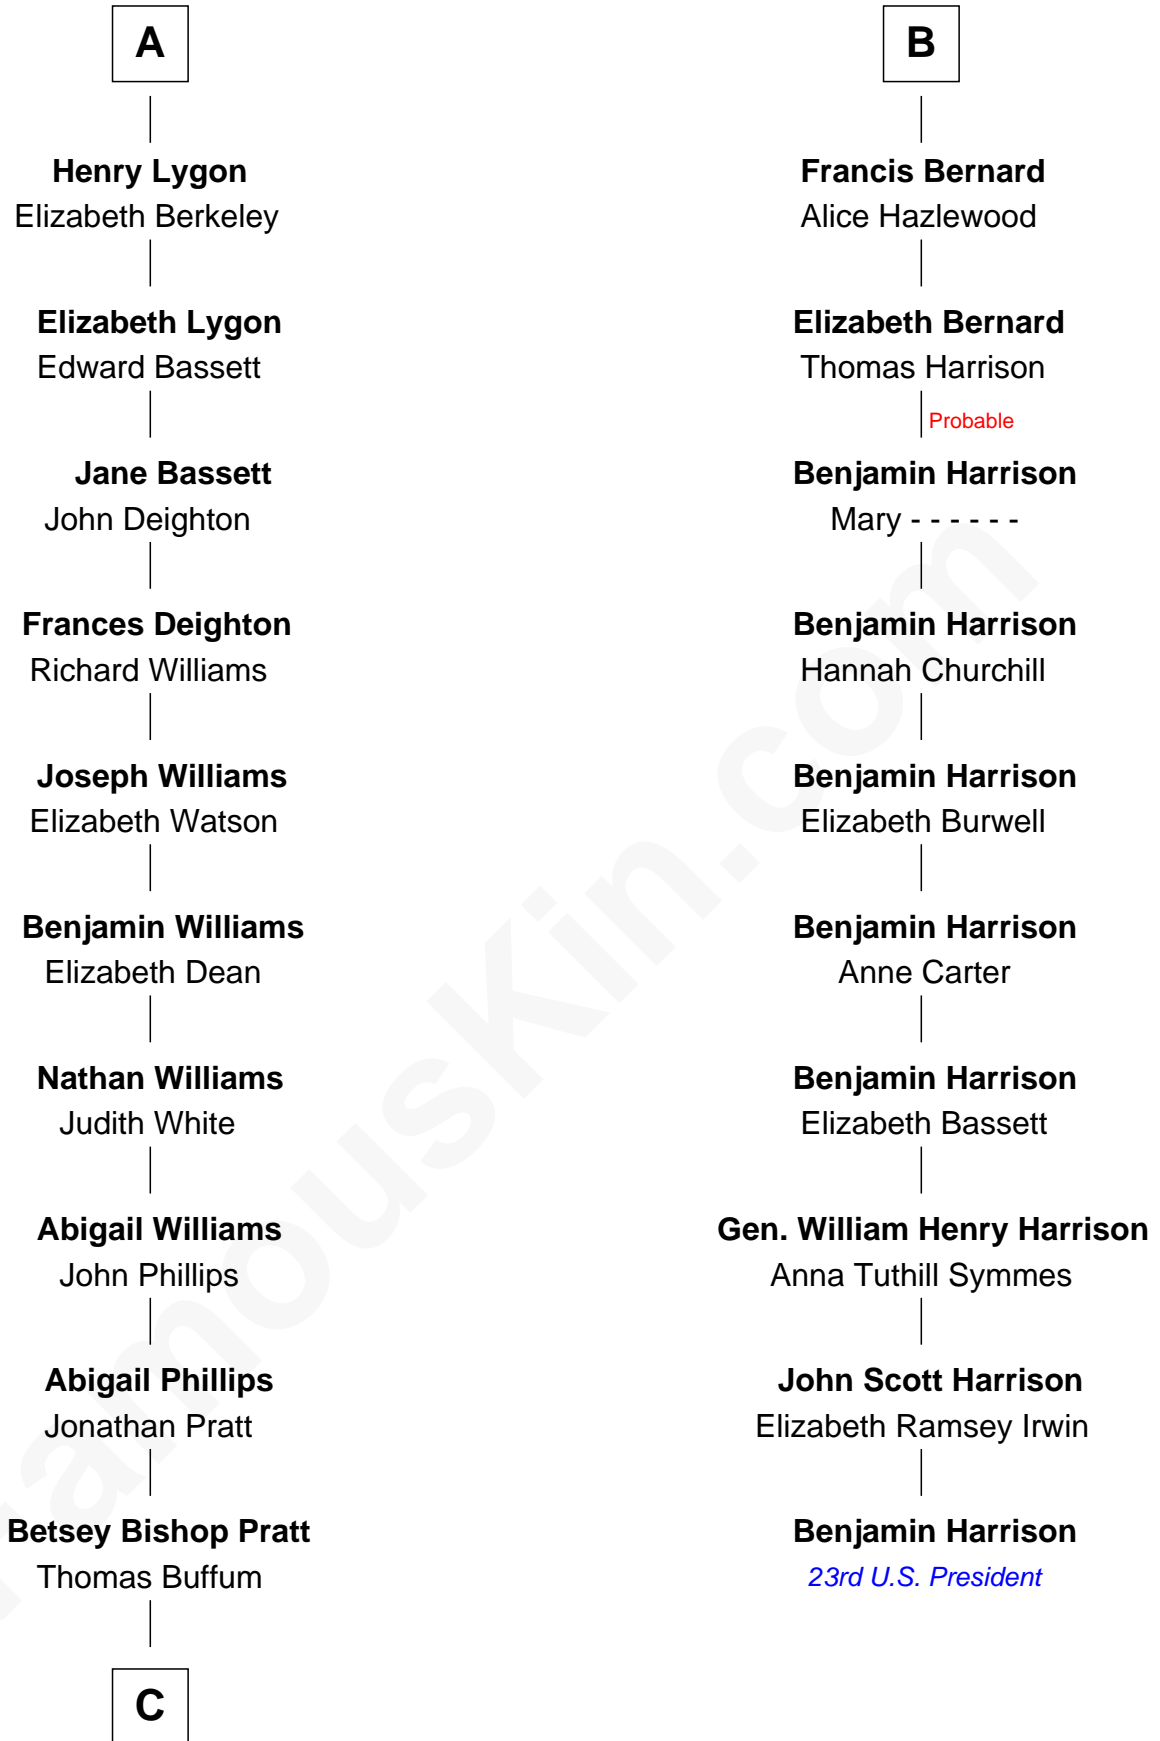

FamousKin.com Relationship Chart of

James Taylor

Singer-Songwriter

16th cousin 5 times removed of

Benjamin Harrison

23rd U.S. President

Ralph de Stafford

Margaret de Audley

C

Eliza Ann Buffum
Granville Hall Leonard

Emily Roxanna Leonard
Stanford Lyman Haynes

Theodosia Haynes
Alexander Taylor

Dr. Isaac Montrose Taylor
Gertrude Arline Woodard

James Taylor
Singer-Songwriter

FamousKin.com