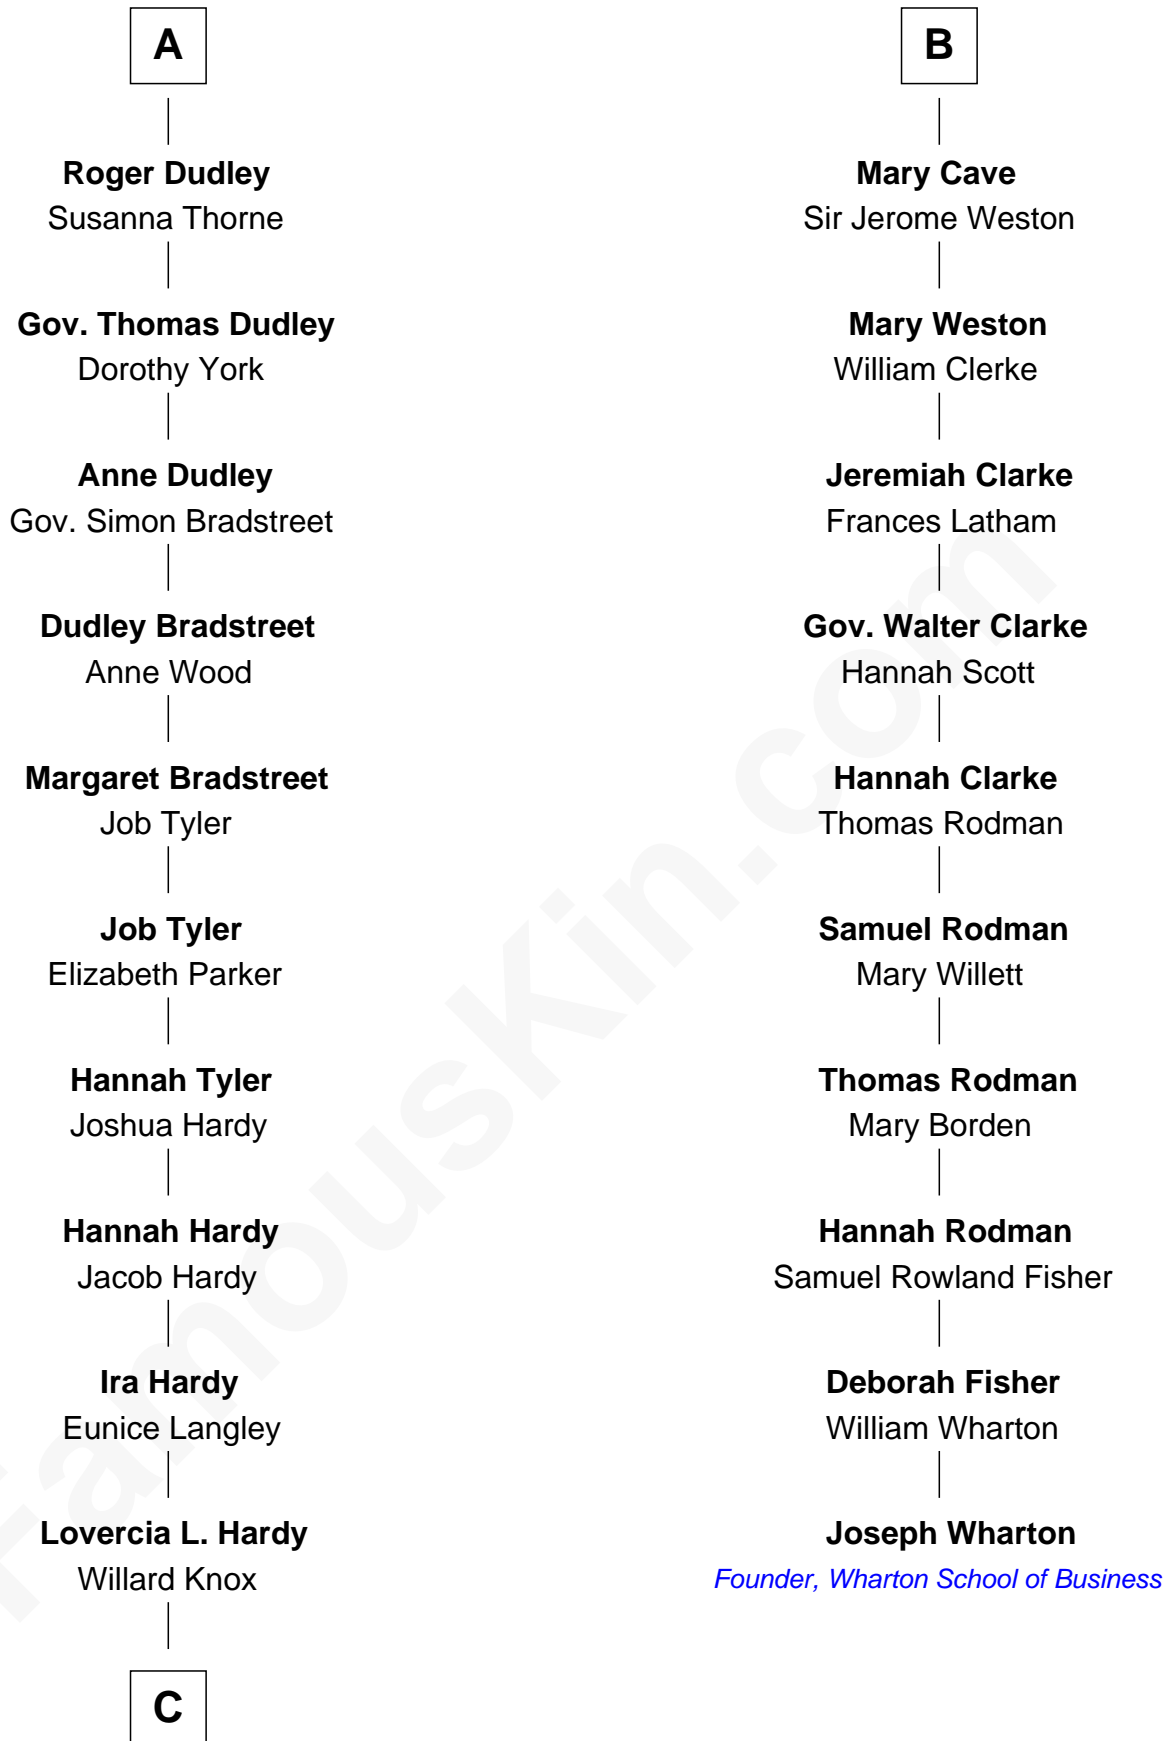

# FamousKin.com Relationship Chart of

**James Taylor**

*Singer-Songwriter*

16th cousin 4 times removed of

**Joseph Wharton**

*Founder of the Wharton School of Business*

**C**

—  
**Fred Charles Knox**  
Ruth Elizabeth Collins

—  
**Ella Angelique Knox**  
Henry Herman Woodard

—  
**Gertrude Arline Woodard**  
Dr. Isaac Montrose Taylor

—  
**James Taylor**  
*Singer-Songwriter*

FamousKin.com