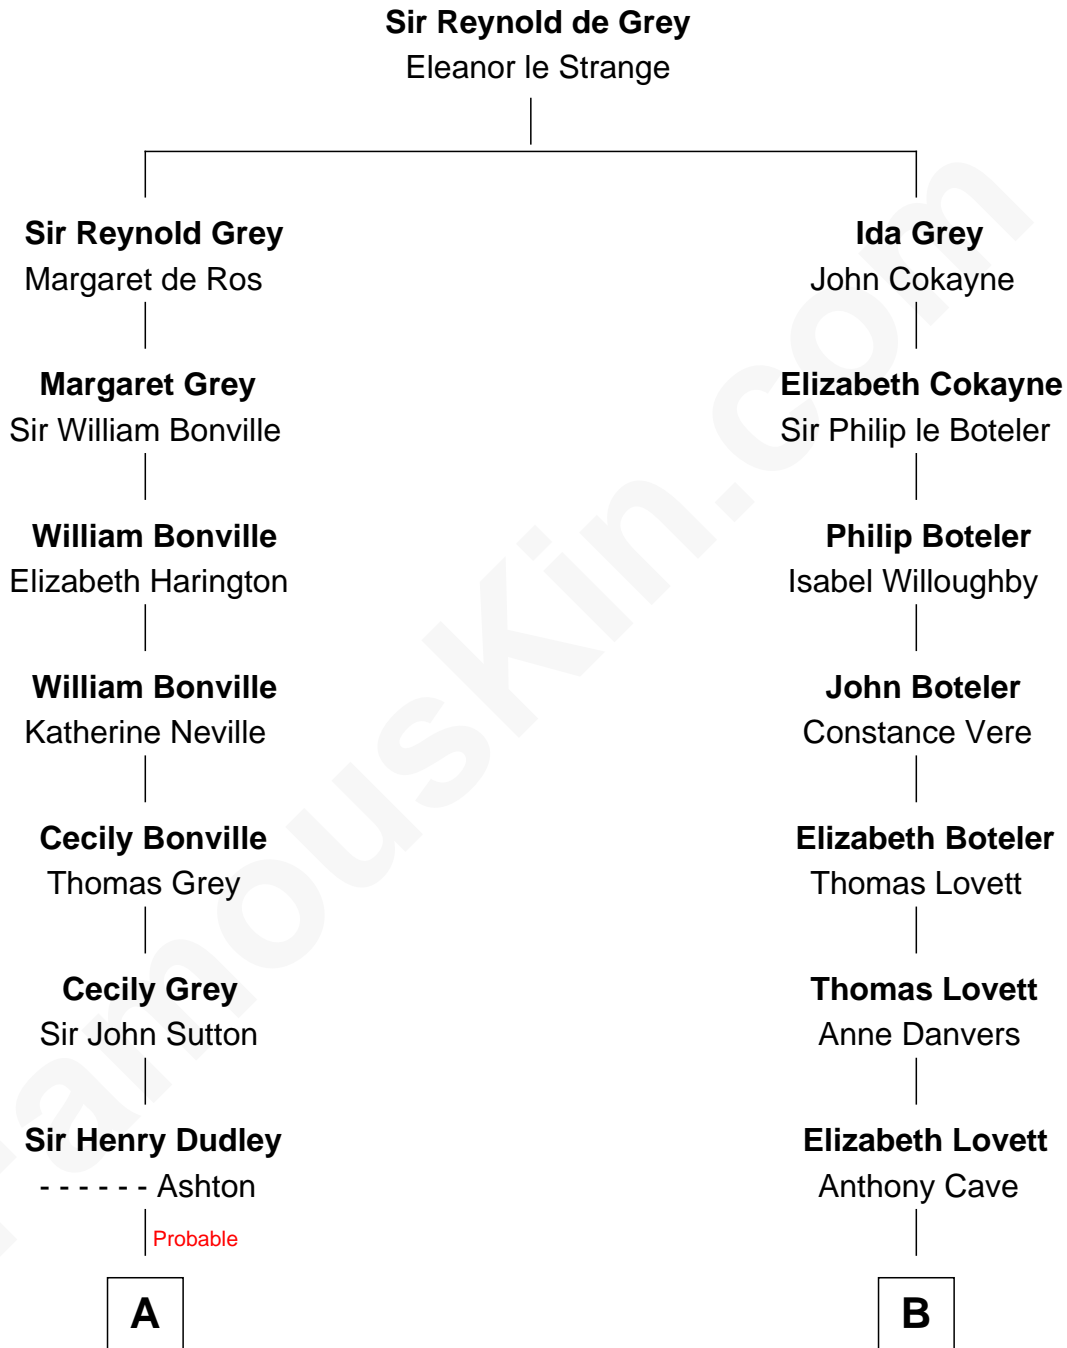

# FamousKin.com Relationship Chart of

**James Taylor**

*Singer-Songwriter*

16th cousin 4 times removed of

**Joseph Wharton**

*Founder of the Wharton School of Business*

**C**

—  
**Fred Charles Knox**  
Ruth Elizabeth Collins

—  
**Ella Angelique Knox**  
Henry Herman Woodard

—  
**Gertrude Arline Woodard**  
Dr. Isaac Montrose Taylor

—  
**James Taylor**  
*Singer-Songwriter*

FamousKin.com