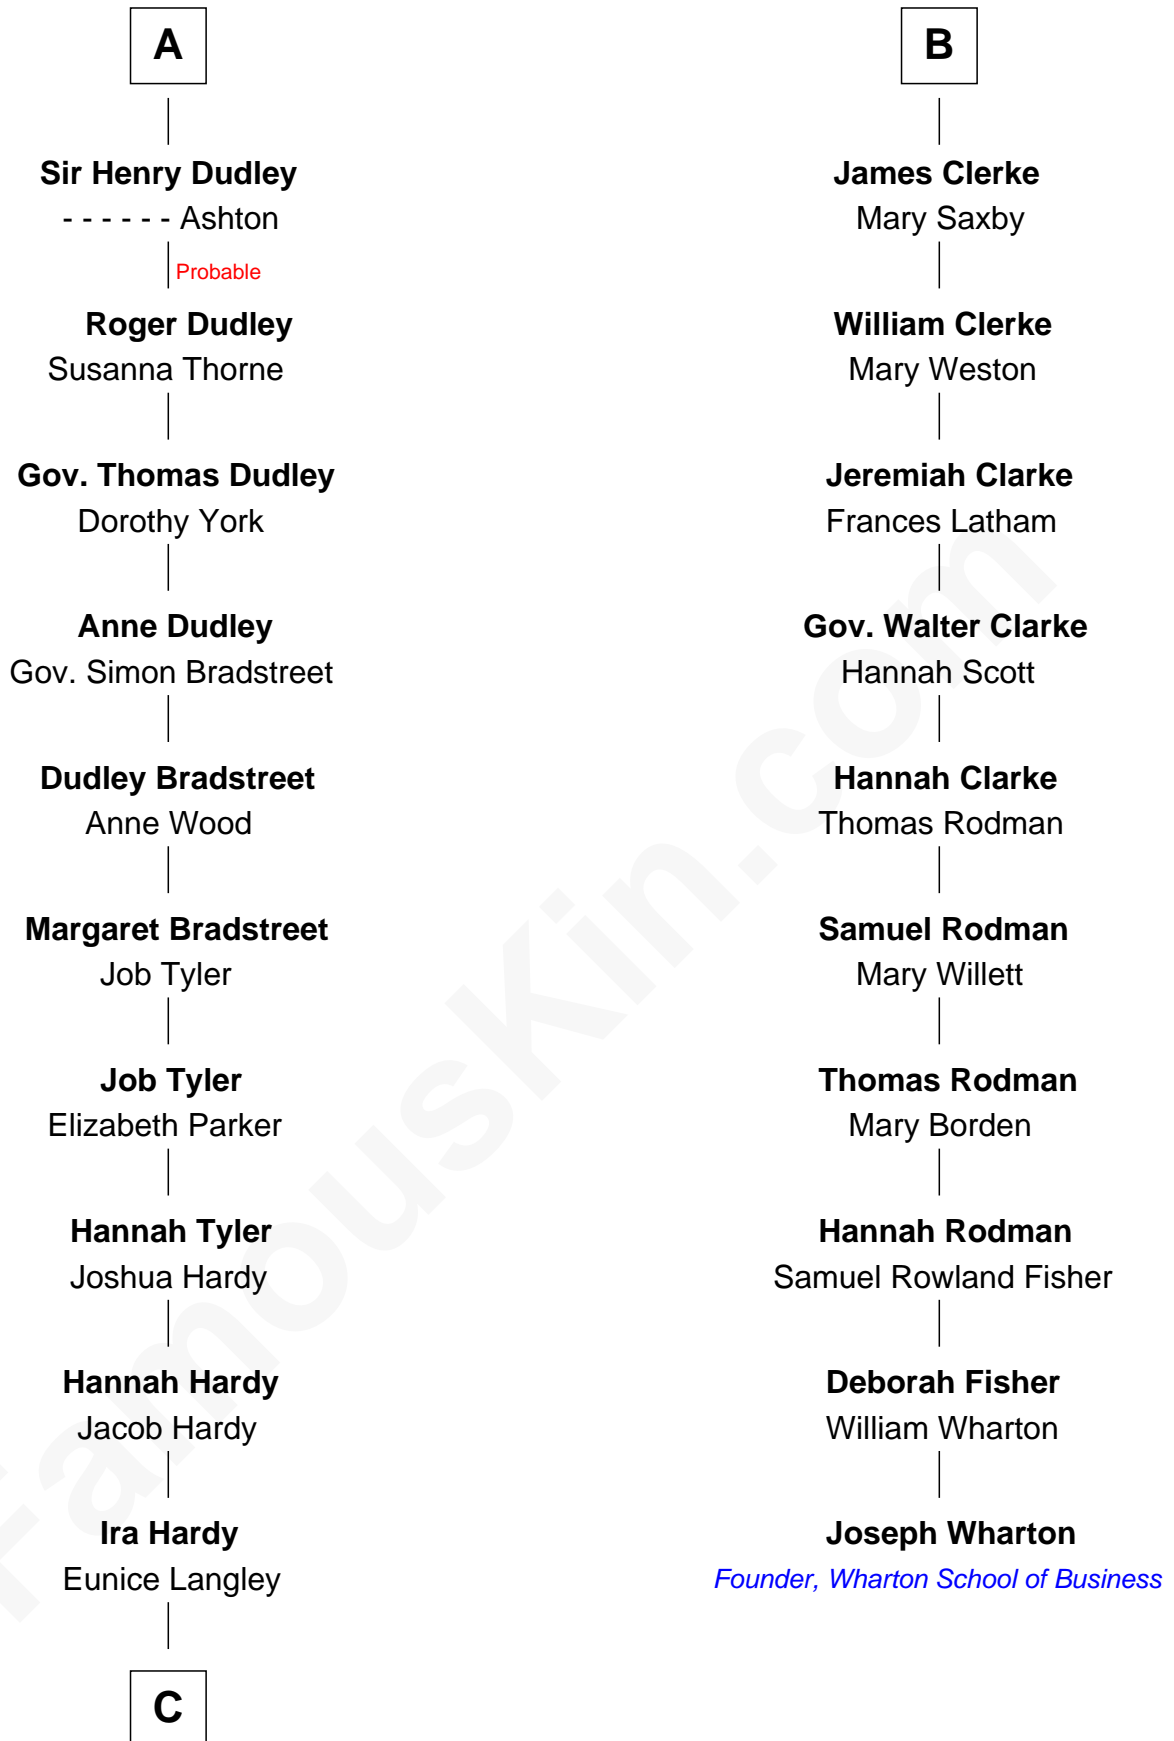

# FamousKin.com Relationship Chart of

**James Taylor**

*Singer-Songwriter*

16th cousin 5 times removed of

**Joseph Wharton**

*Founder of the Wharton School of Business*

**C**

—  
**Lovercia L. Hardy**

Willard Knox

—  
**Fred Charles Knox**

Ruth Elizabeth Collins

—  
**Ella Angelique Knox**

Henry Herman Woodard

—  
**Gertrude Arline Woodard**

Dr. Isaac Montrose Taylor

—  
**James Taylor**

*Singer-Songwriter*