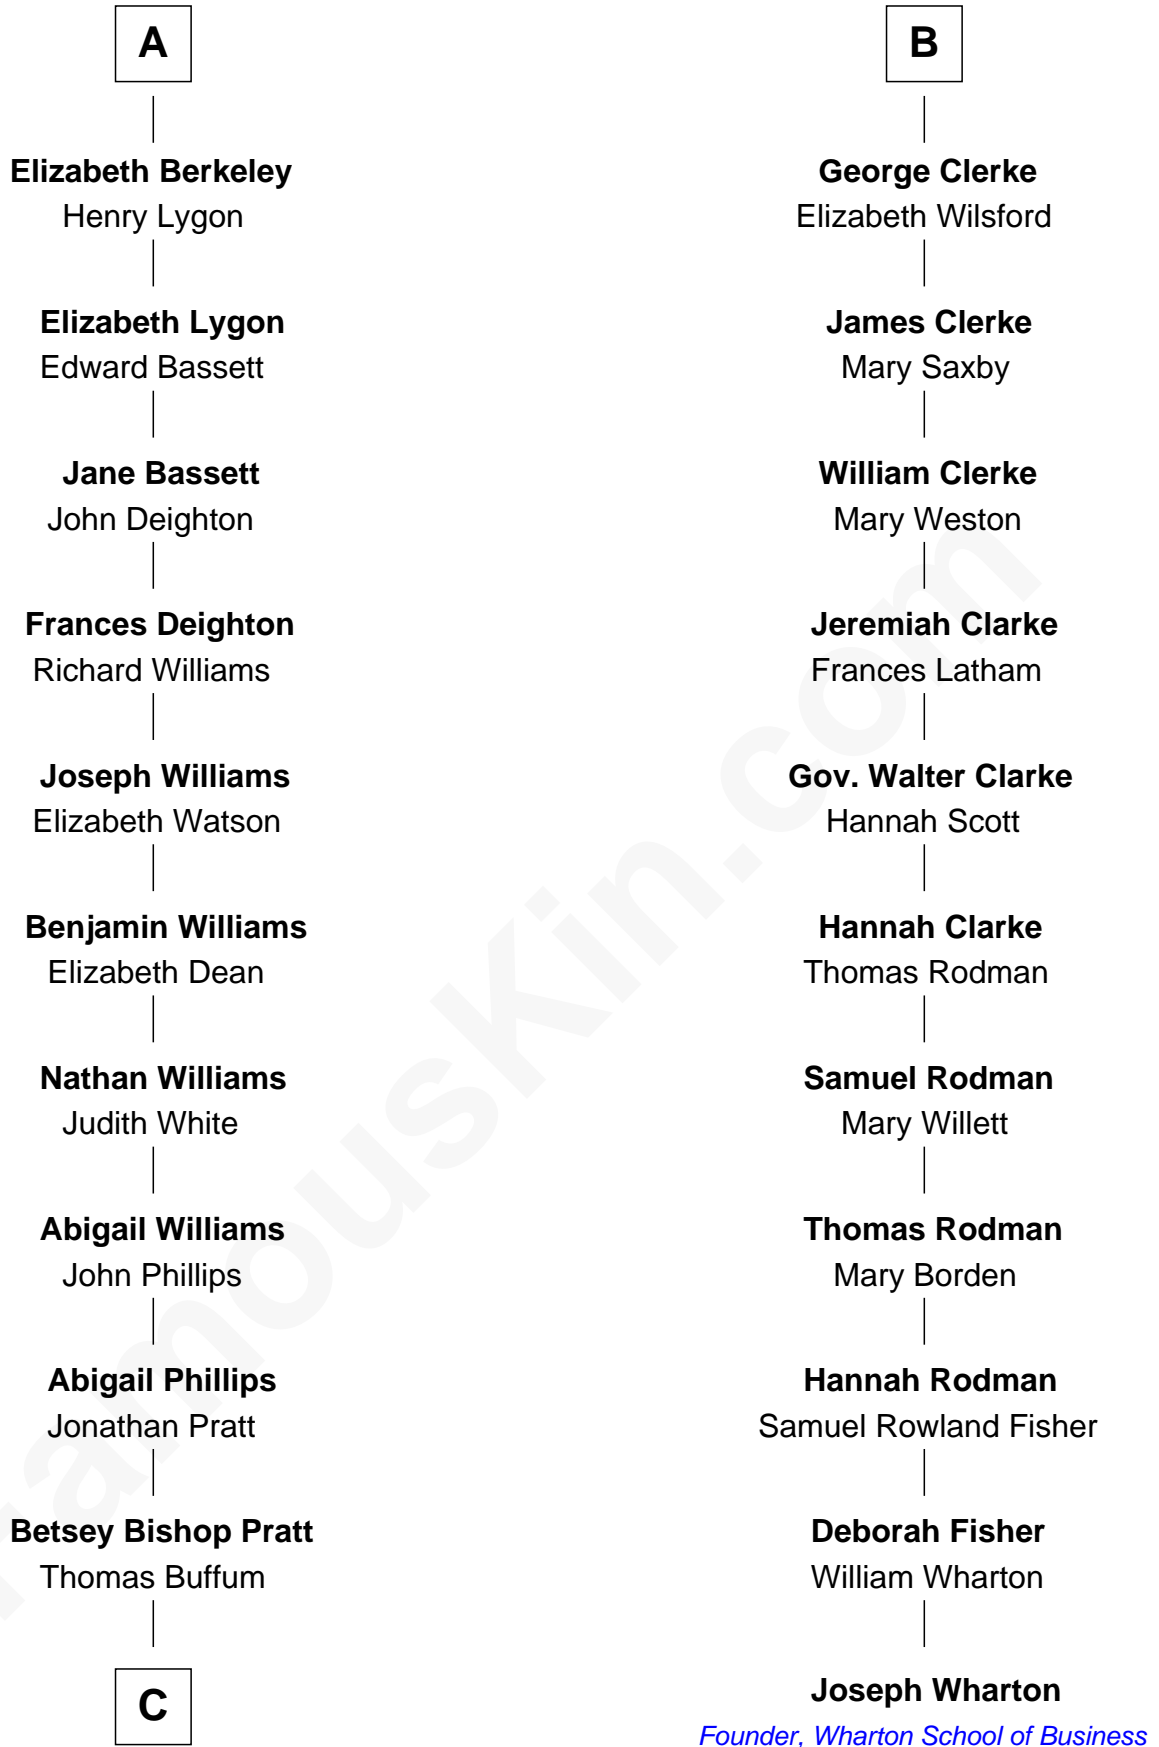

# FamousKin.com Relationship Chart of

**James Taylor**

*Singer-Songwriter*

17th cousin 4 times removed of

**Joseph Wharton**

*Founder of the Wharton School of Business*

**C**

**Eliza Ann Buffum**  
Granville Hall Leonard

**Emily Roxanna Leonard**  
Stanford Lyman Haynes

**Theodosia Haynes**  
Alexander Taylor

**Dr. Isaac Montrose Taylor**  
Gertrude Arline Woodard

**James Taylor**  
*Singer-Songwriter*

FamousKin.com