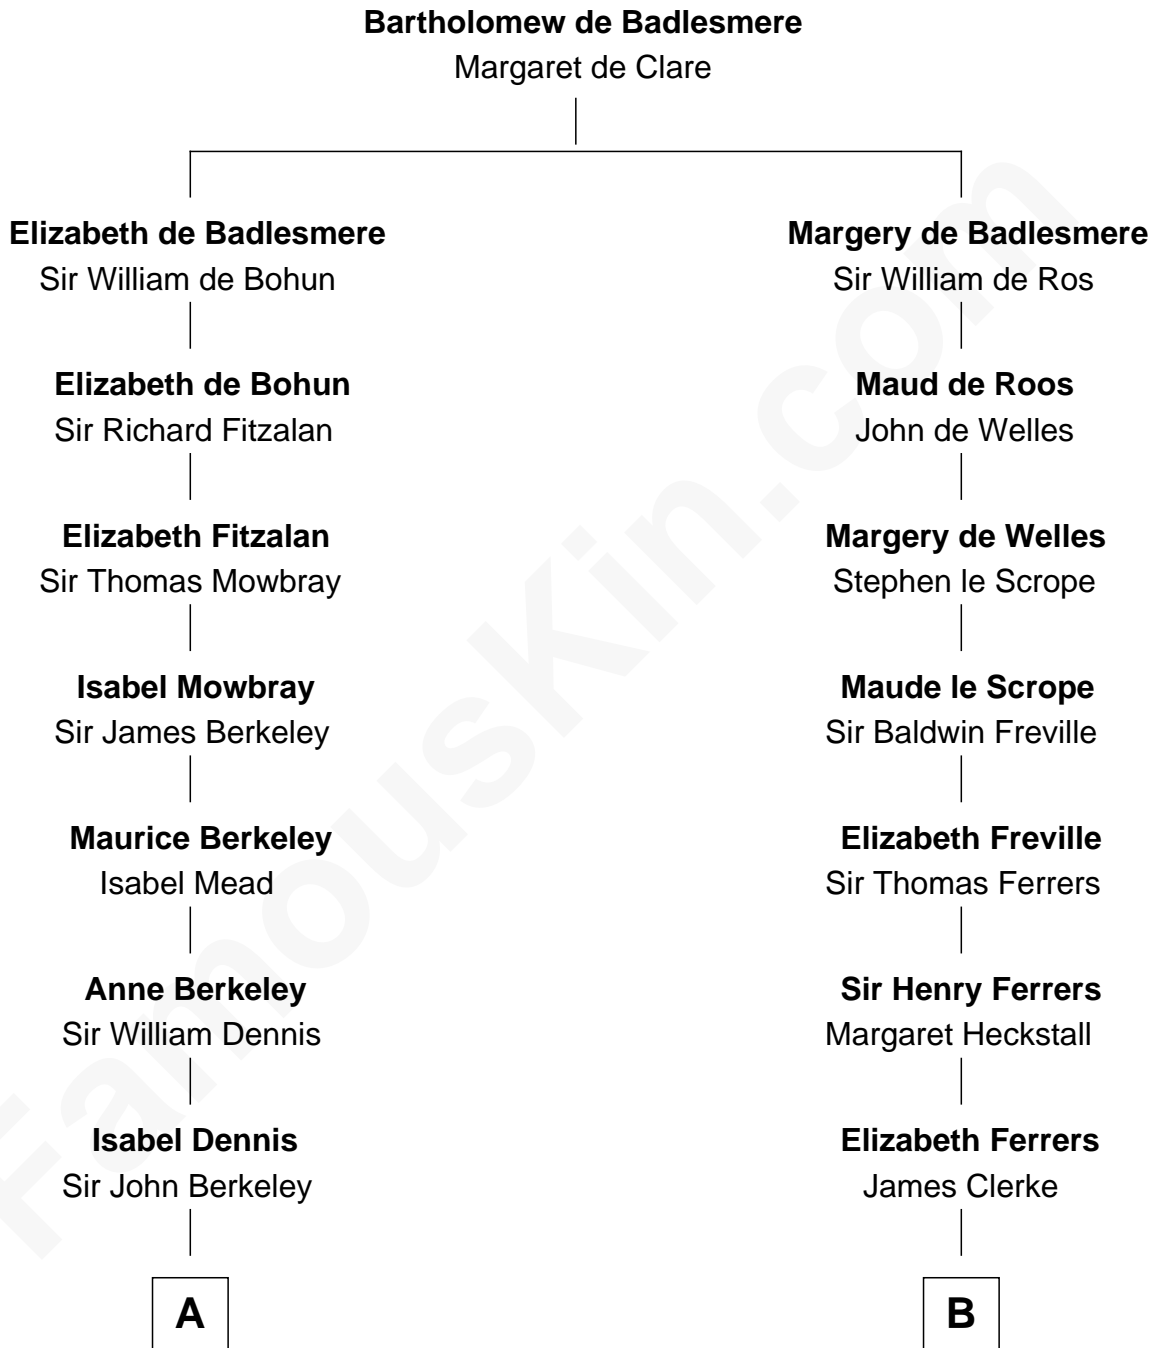

# FamousKin.com Relationship Chart of

**James Taylor**

*Singer-Songwriter*

17th cousin 4 times removed of

**Joseph Wharton**

*Founder of the Wharton School of Business*

**C**

**Eliza Ann Buffum**  
Granville Hall Leonard

**Emily Roxanna Leonard**  
Stanford Lyman Haynes

**Theodosia Haynes**  
Alexander Taylor

**Dr. Isaac Montrose Taylor**  
Gertrude Arline Woodard

**James Taylor**  
*Singer-Songwriter*

FamousKin.com