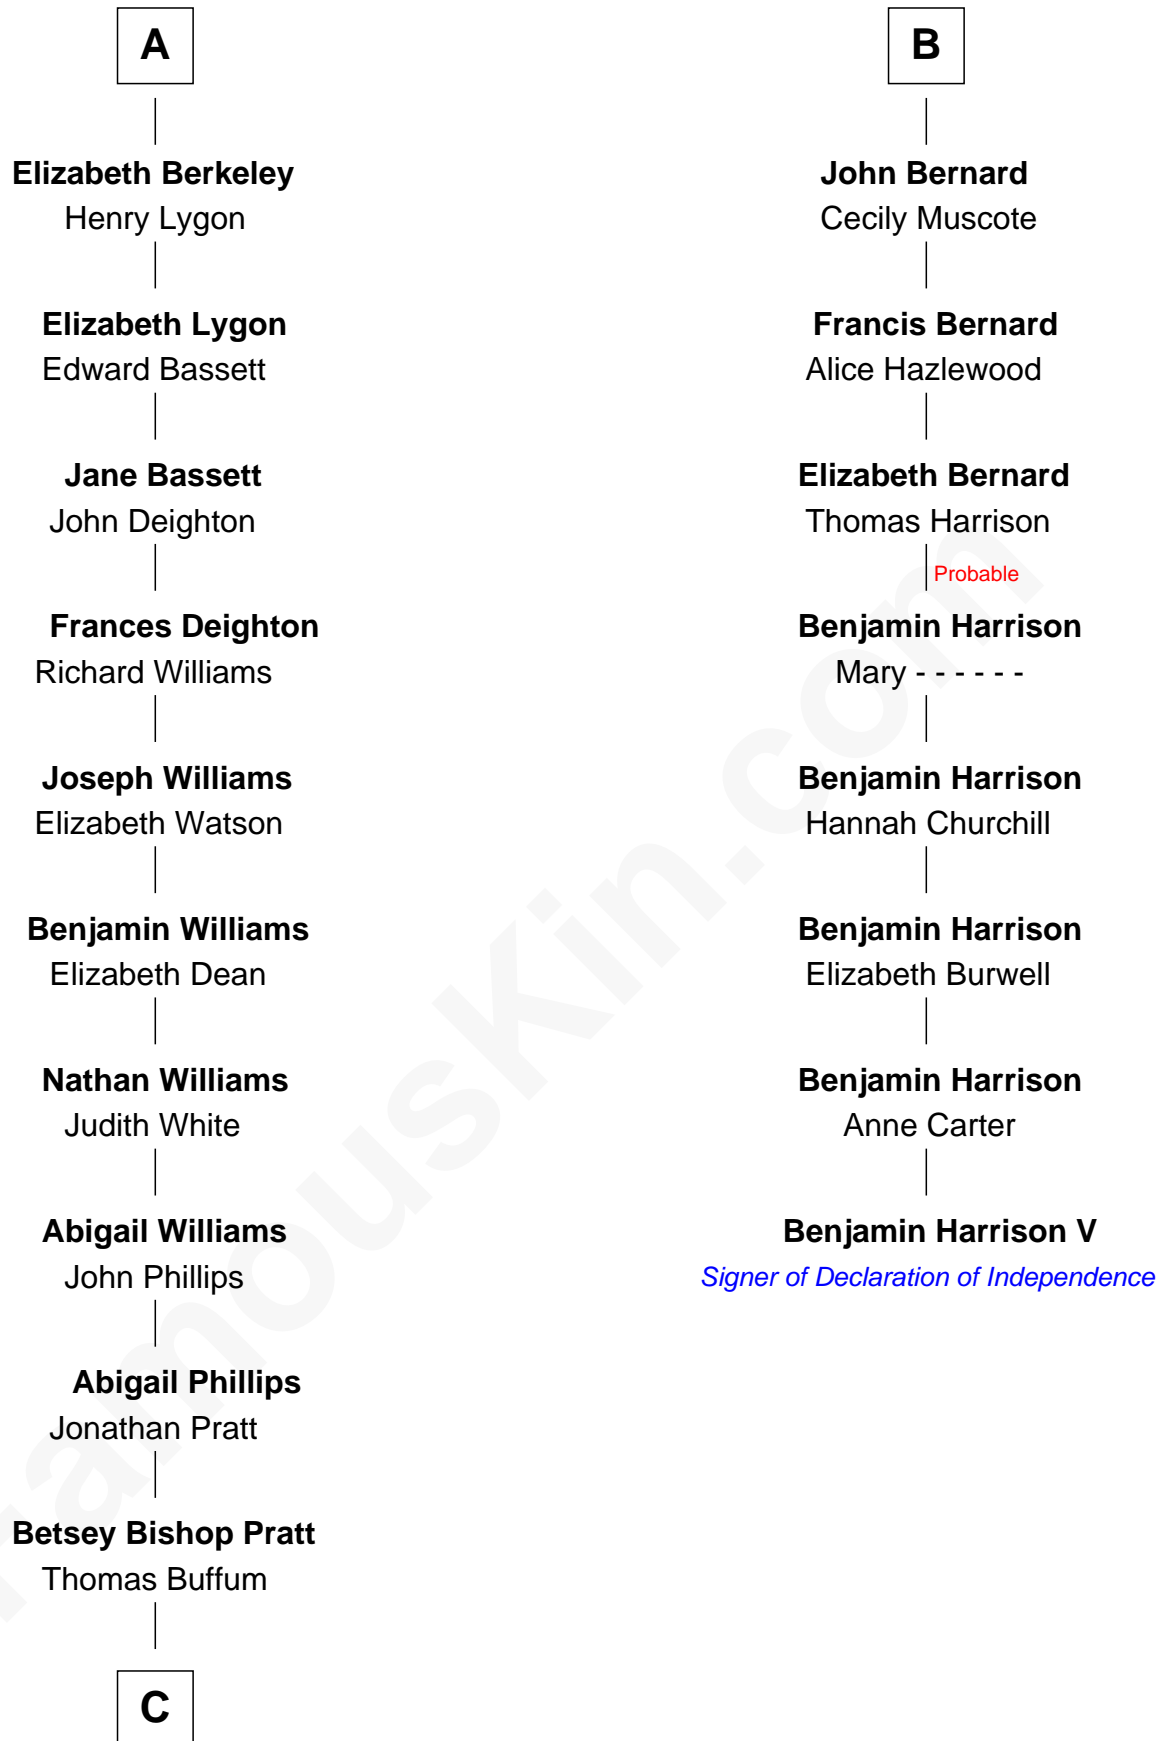

FamousKin.com Relationship Chart of

James Taylor

Singer-Songwriter

14th cousin 7 times removed of

Benjamin Harrison V

Signer of the Declaration of Independence

Bartholomew de Badlesmere

Margaret de Clare

Elizabeth de Badlesmere

Sir William de Bohun

Elizabeth de Bohun

Sir Richard Fitzalan

Elizabeth Fitzalan

Sir Thomas Mowbray

Isabel Mowbray

Sir James Berkeley

Sir Henry le Scrope

Margaret Scrope

John Bernard

John Bernard

Margaret Daundelyn

B

C

Eliza Ann Buffum
Granville Hall Leonard

Emily Roxanna Leonard
Stanford Lyman Haynes

Theodosia Haynes
Alexander Taylor

Dr. Isaac Montrose Taylor
Gertrude Arline Woodard

James Taylor
Singer-Songwriter

FamousKin.com