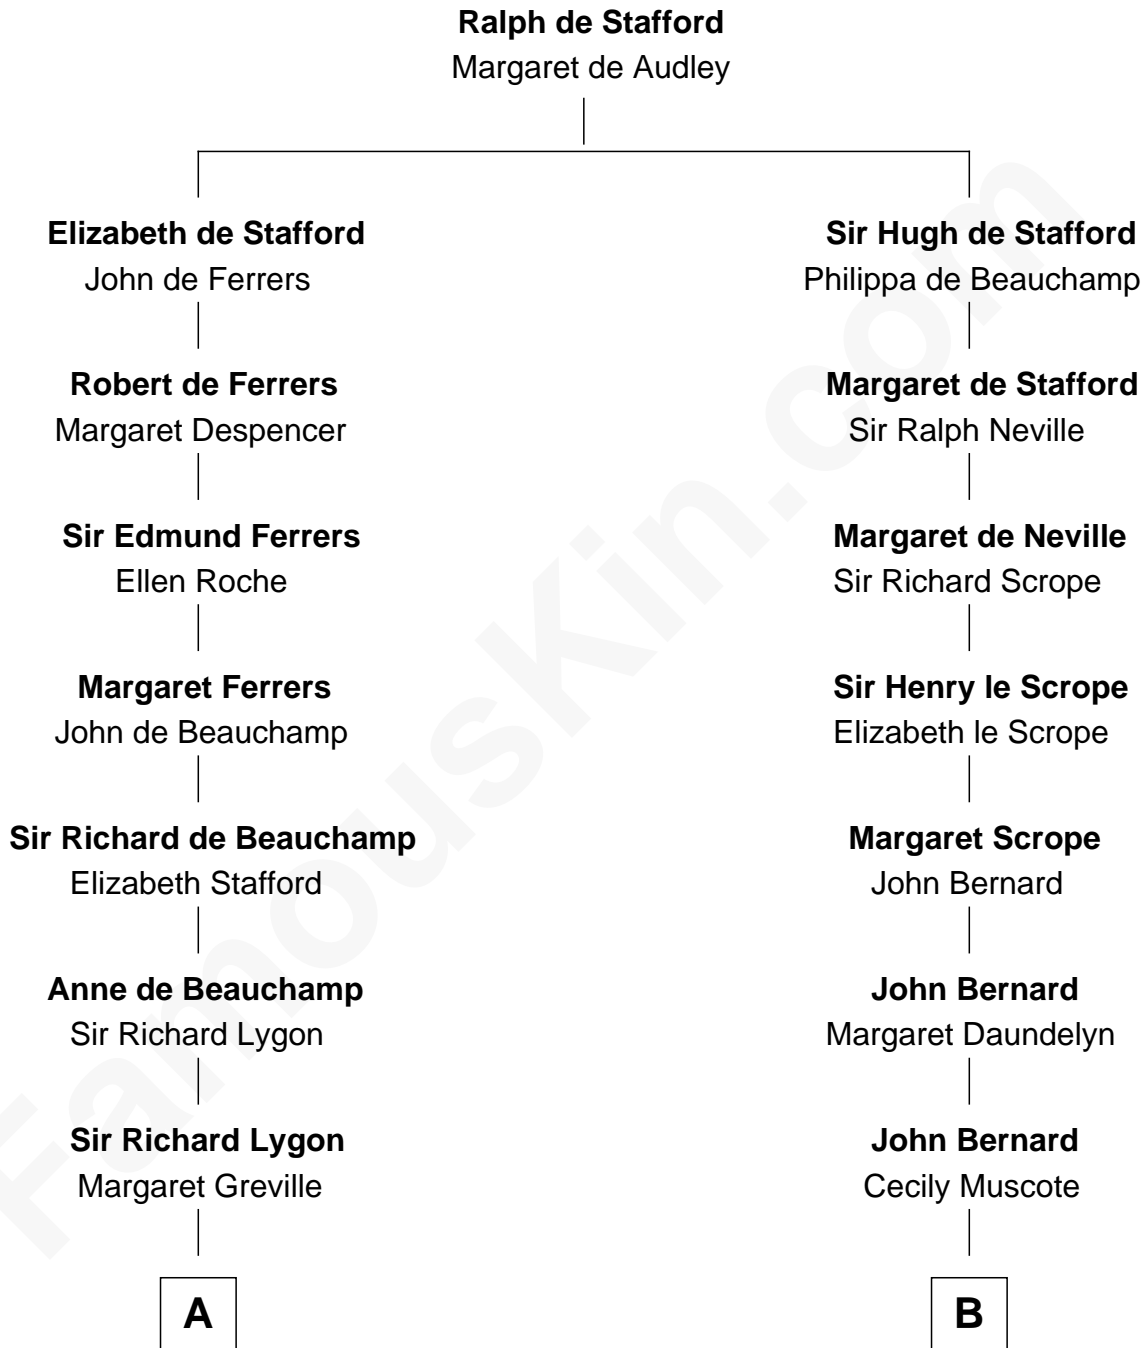

# FamousKin.com Relationship Chart of

**James Taylor**

*Singer-Songwriter*

13th cousin 8 times removed of

**Benjamin Harrison V**

*Signer of the Declaration of Independence*

**C**

**Eliza Ann Buffum**  
Granville Hall Leonard

**Emily Roxanna Leonard**  
Stanford Lyman Haynes

**Theodosia Haynes**  
Alexander Taylor

**Dr. Isaac Montrose Taylor**  
Gertrude Arline Woodard

**James Taylor**  
*Singer-Songwriter*

FamousKin.com