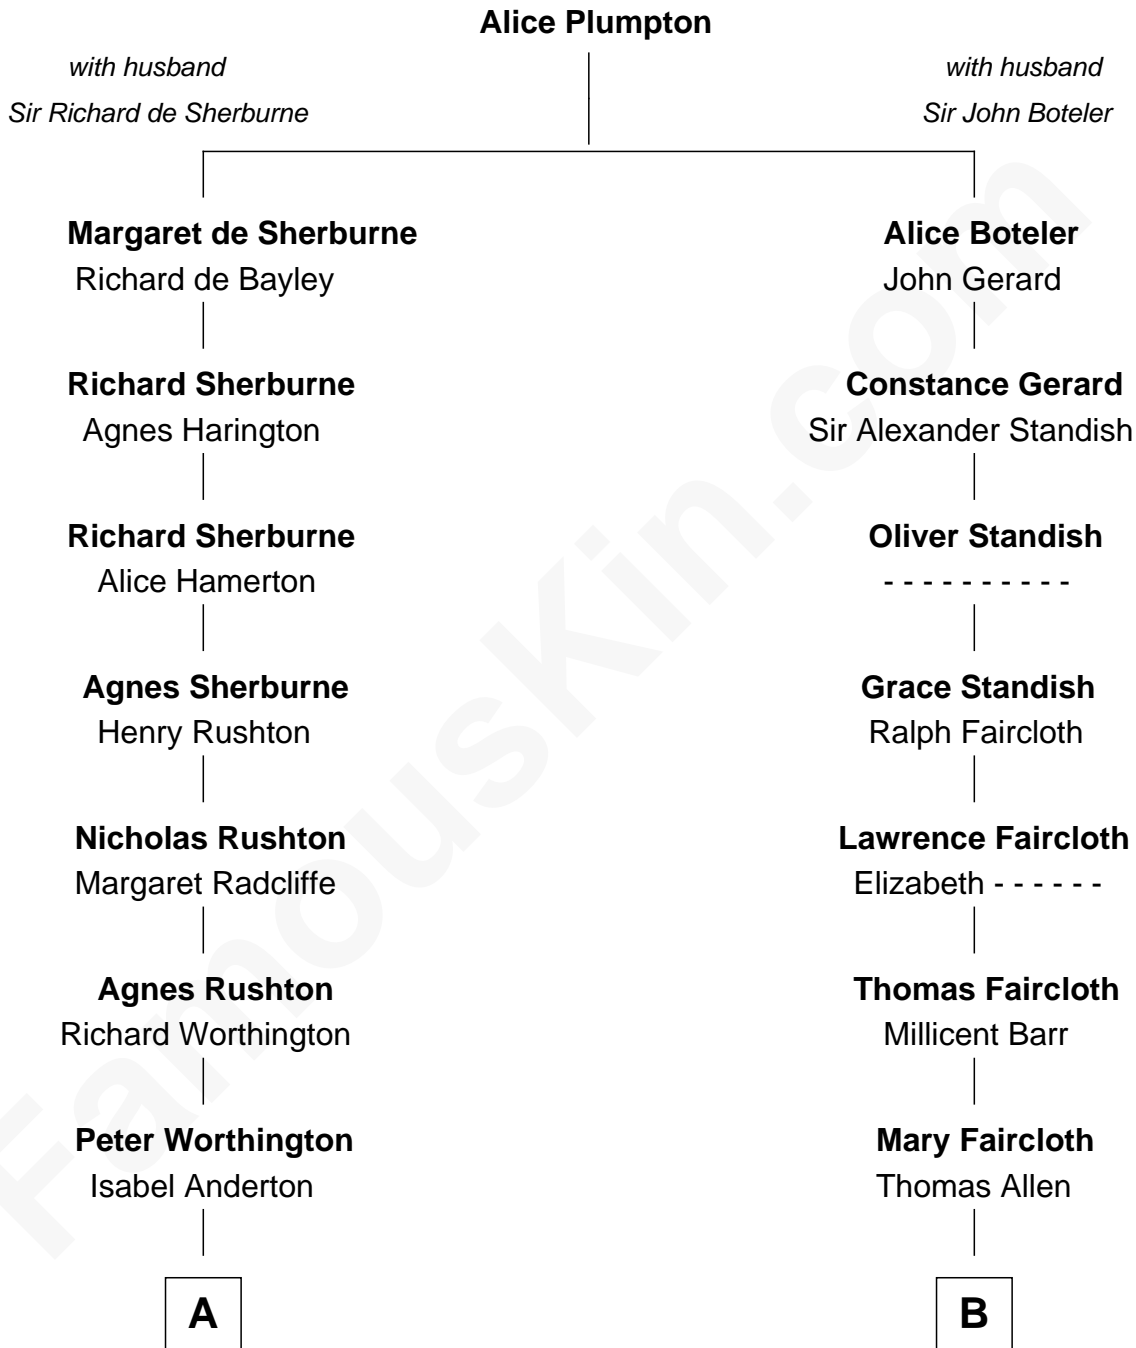

# FamousKin.com Relationship Chart of

**James Taylor**

*Singer-Songwriter*

15th cousin 6 times removed of

**Jay Gould**

*American Railroad "Robber Baron"*

**C**

Granville Hall Leonard

Eliza Ann Buffum

Emily Roxanna Leonard

Stanford Lyman Haynes

Theodosia Haynes

Alexander Taylor

Dr. Isaac Montrose Taylor

Gertrude Arline Woodard

James Taylor

*Singer-Songwriter*

FamousKin.com