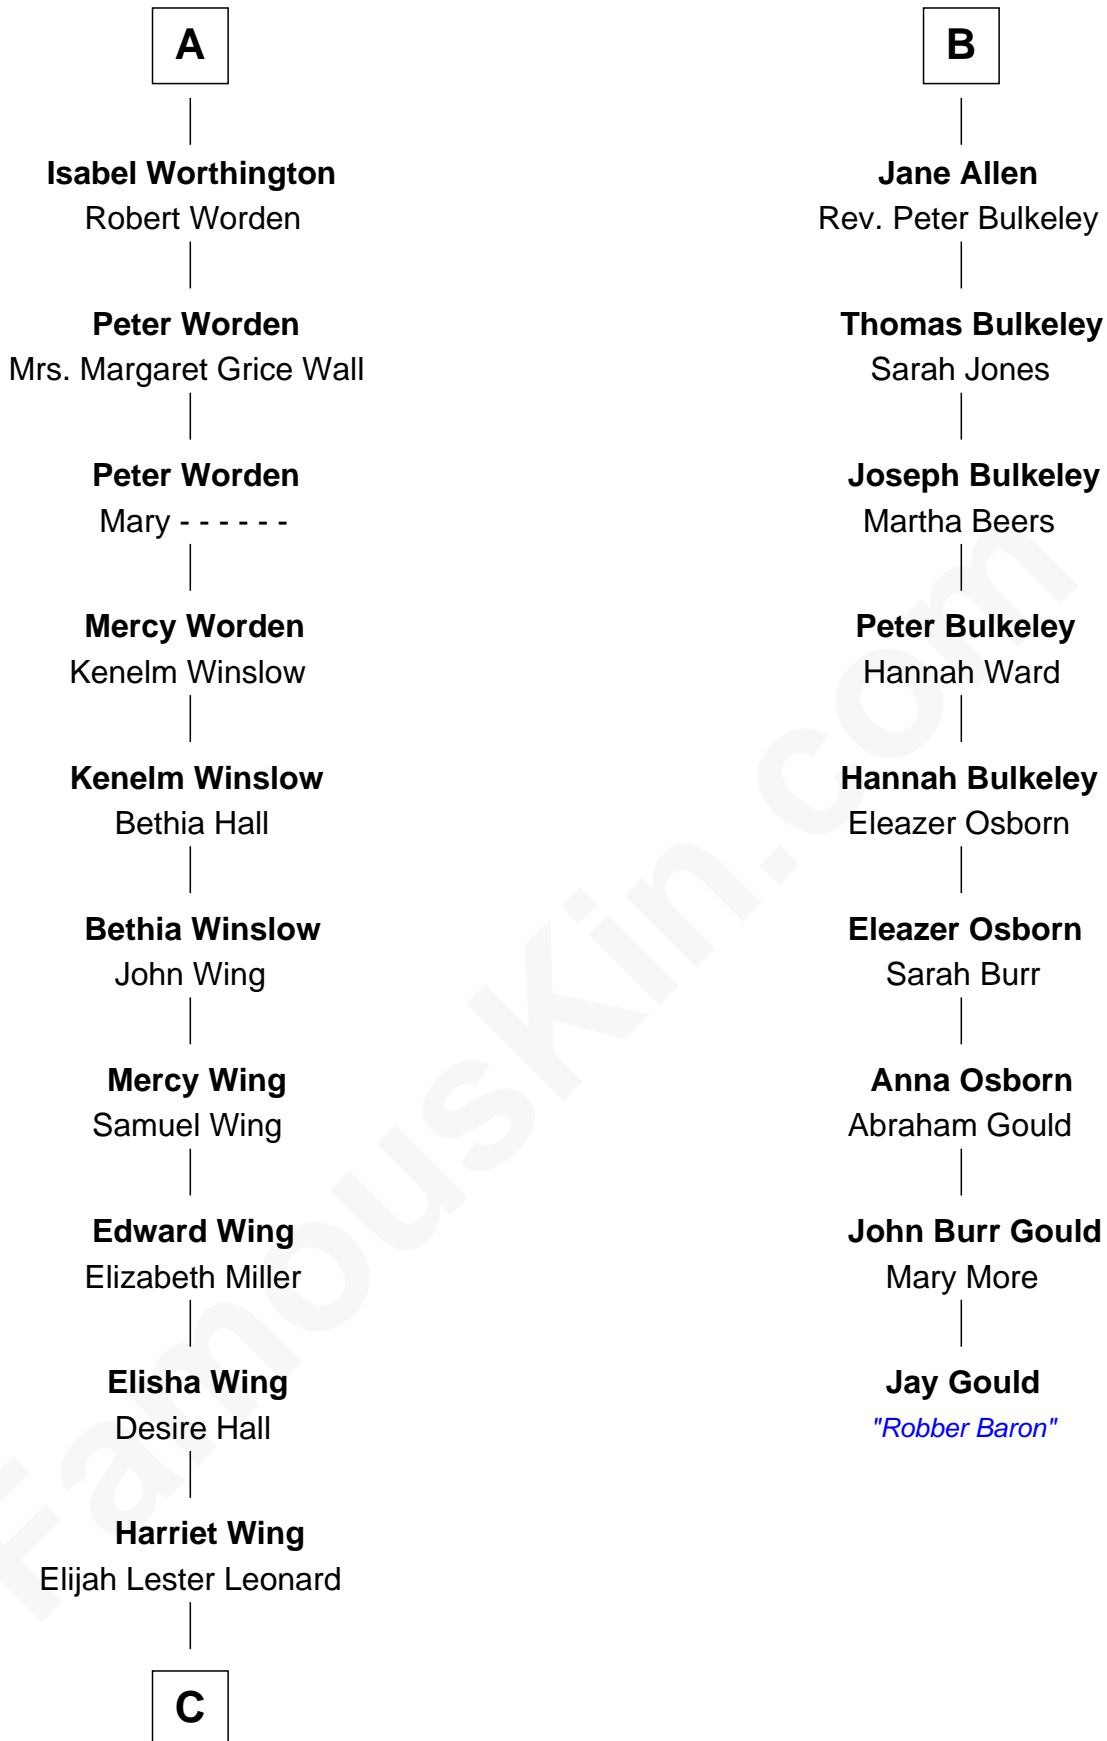

# FamousKin.com Relationship Chart of

**James Taylor**

*Singer-Songwriter*

15th cousin 6 times removed of

**Jay Gould**

*American Railroad "Robber Baron"*

**C**

Granville Hall Leonard

Eliza Ann Buffum

Emily Roxanna Leonard

Stanford Lyman Haynes

Theodosia Haynes

Alexander Taylor

Dr. Isaac Montrose Taylor

Gertrude Arline Woodard

James Taylor