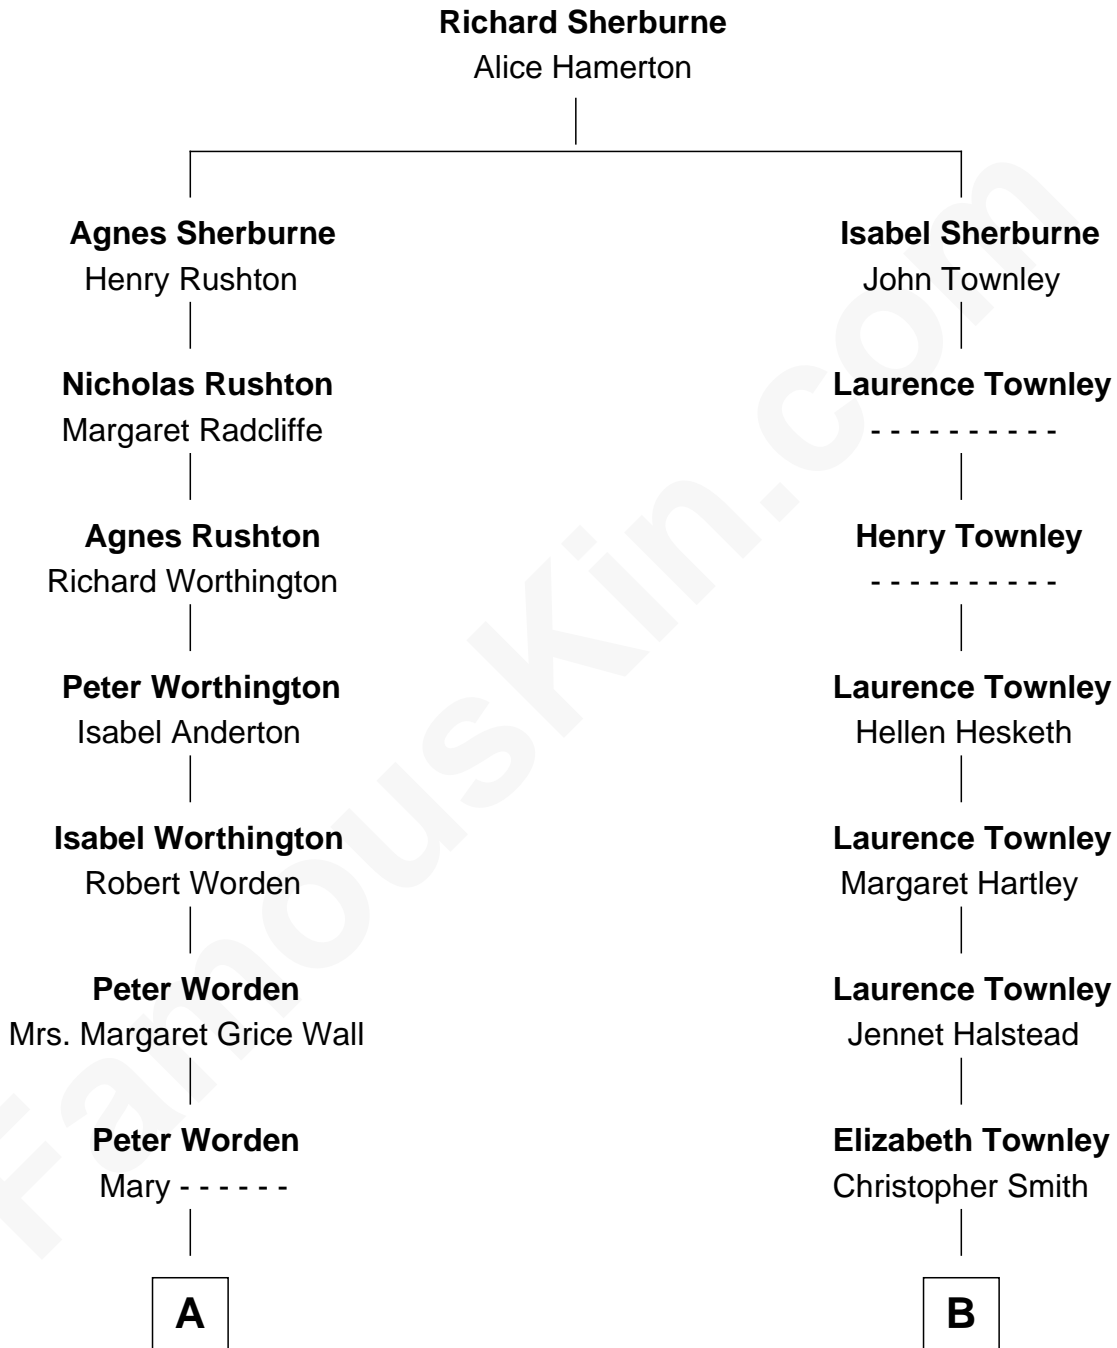

FamousKin.com Relationship Chart of

James Taylor

Singer-Songwriter

15th cousin 3 times removed of

General George C. Marshall

Author of "The Marshall Plan"

C

—
Dr. Isaac Montrose Taylor

Gertrude Arline Woodard

—
James Taylor

Singer-Songwriter

FamousKin.com