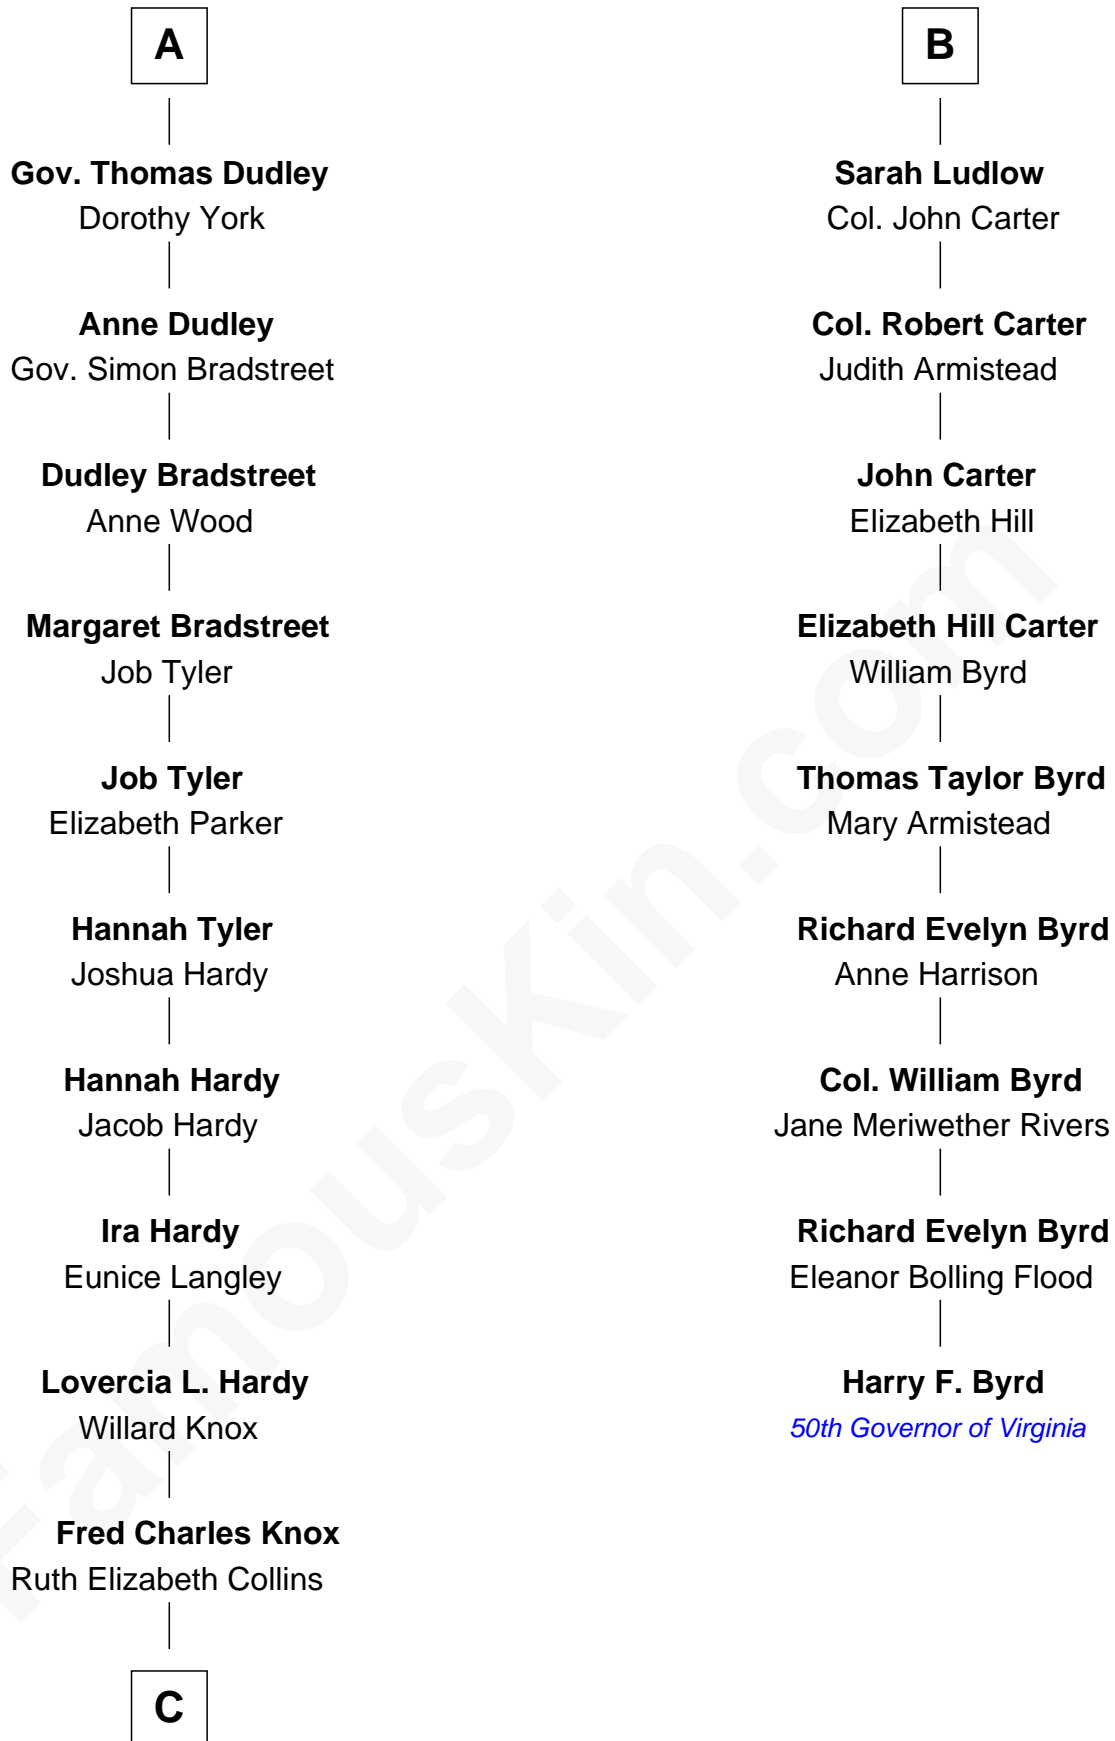

FamousKin.com Relationship Chart of

James Taylor

Singer-Songwriter

15th cousin 4 times removed of

Harry F. Byrd

50th Governor of Virginia

Sir Walter Blount

Sancha de Ayala

Edith Windsor

George Ludlow

Thomas Ludlow

Jane Pyle

Gabriel Ludlow

Phillis -----

B

C

—
Ella Angelique Knox
Henry Herman Woodard

—
Gertrude Arline Woodard
Dr. Isaac Montrose Taylor

—
James Taylor
Singer-Songwriter

FamousKin.com