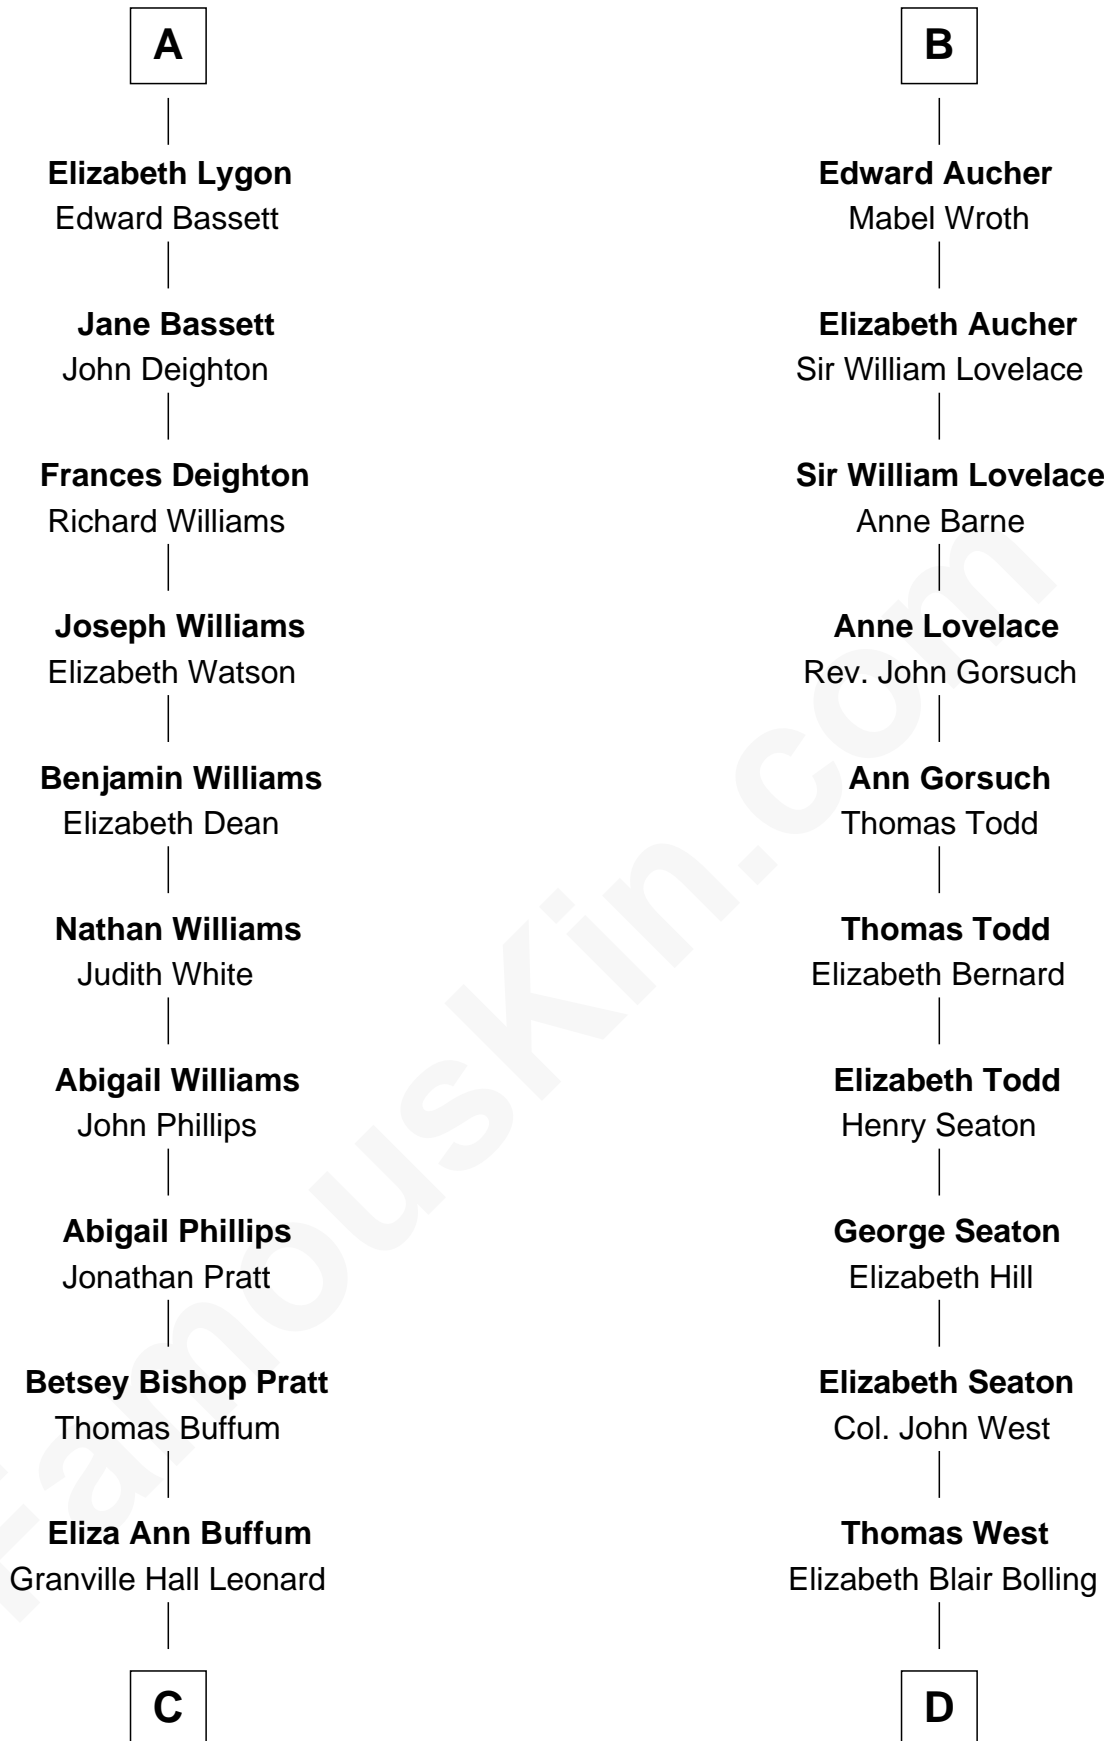

FamousKin.com Relationship Chart of

James Taylor

Singer-Songwriter

20th cousin 1 time removed of

Harry F. Byrd

50th Governor of Virginia

C

Emily Roxanna Leonard
Stanford Lyman Haynes

Theodosia Haynes
Alexander Taylor

Dr. Isaac Montrose Taylor
Gertrude Arline Woodard

James Taylor
Singer-Songwriter

D

Eliza Bolling West
Dr. Joel Walker Flood

Col. Henry De La Warr Flood
Mary Elizabeth Trent

Joel Walker Flood
Ella Faulkner

Eleanor Bolling Flood
Richard Evelyn Byrd

Harry F. Byrd
50th Governor of Virginia

FamousKin.com