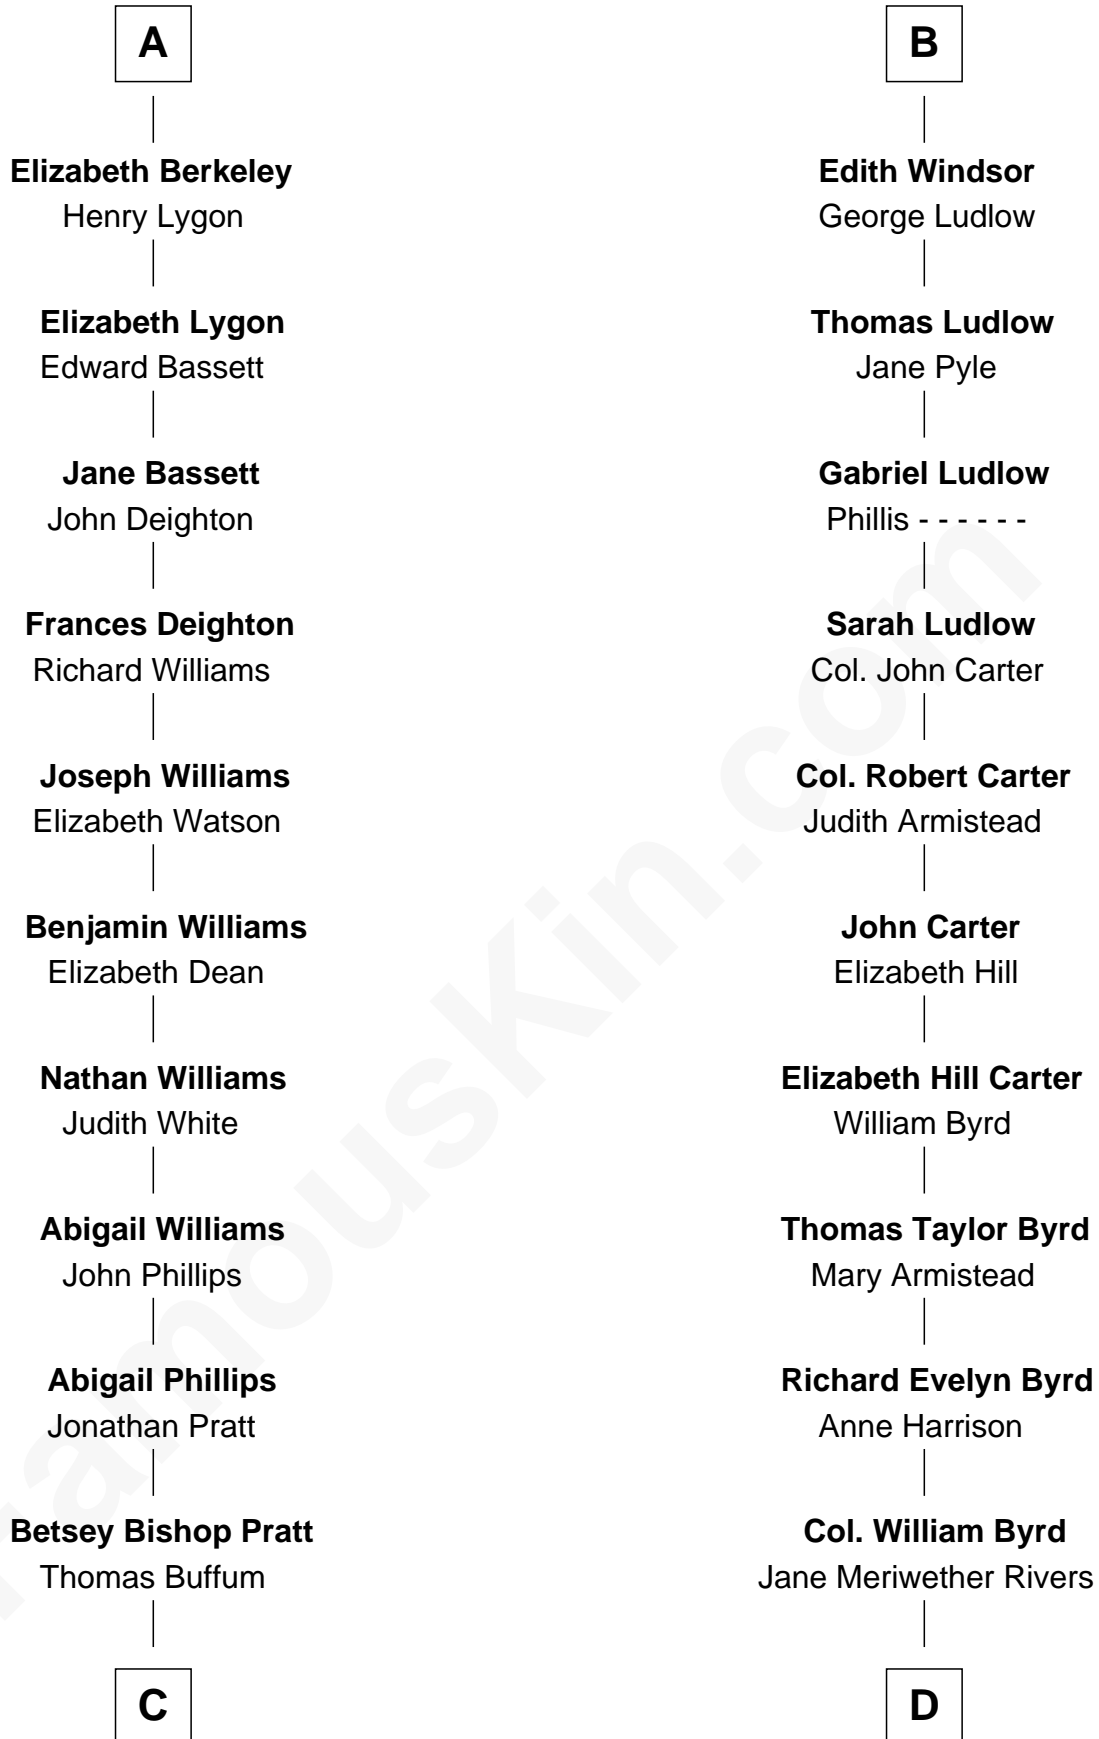

FamousKin.com Relationship Chart of

James Taylor

Singer-Songwriter

18th cousin 3 times removed of

Harry F. Byrd

50th Governor of Virginia

Humphrey de Bohun

Elizabeth Plantagenet

Sir William de Bohun
Elizabeth de Badlesmere

Elizabeth de Bohun
Sir Richard Fitzalan

Elizabeth Fitzalan
Sir Thomas Mowbray

Isabel Mowbray
Sir James Berkeley

Maurice Berkeley
Isabel Mead

Anne Berkeley
Sir William Dennis

Isabel Dennis
Sir John Berkeley

A

Margaret de Bohun
Sir Hugh de Courtnay

Elizabeth de Courtnay
Sir Andrew Luttrell

Sir Hugh Luttrell
Catherine de Beaumont

Elizabeth Luttrell
John Stratton

Elizabeth Stratton
John Andrews

Elizabeth Andrews
Sir Thomas de Windsor

Sir Andrews de Windsor
Elizabeth Blount

B

C

Eliza Ann Buffum
Granville Hall Leonard

Emily Roxanna Leonard
Stanford Lyman Haynes

Theodosia Haynes
Alexander Taylor

Dr. Isaac Montrose Taylor
Gertrude Arline Woodard