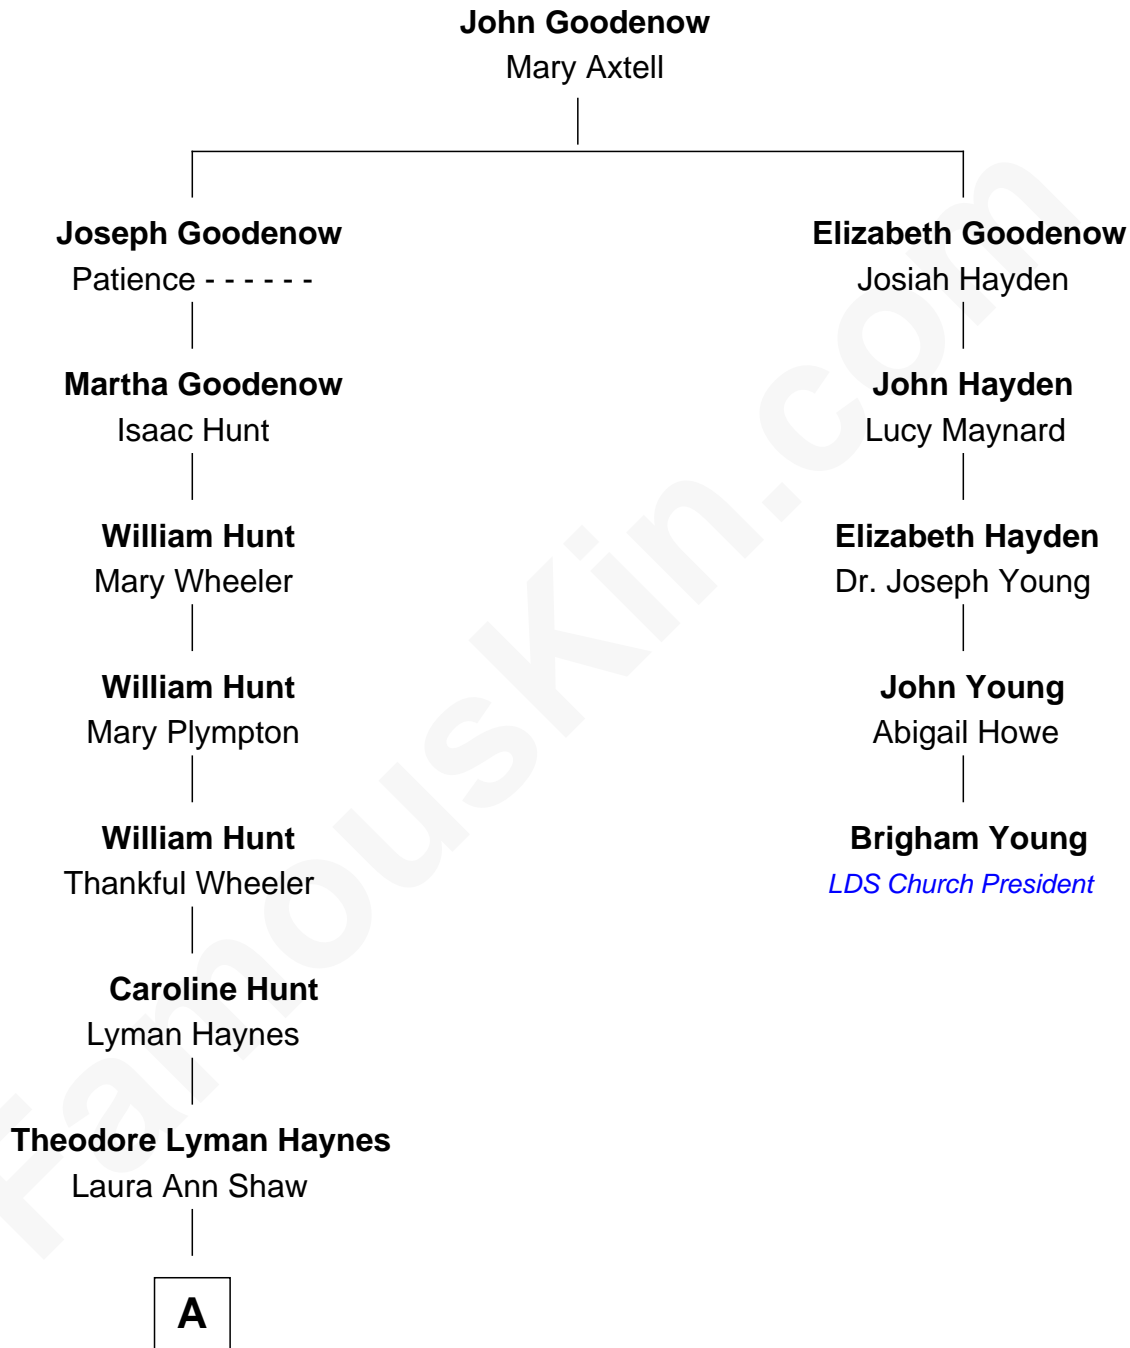

FamousKin.com Relationship Chart of

James Taylor

Singer-Songwriter

4th cousin 6 times removed of

Brigham Young

2nd President of the Mormon Church

A

—
Stanford Lyman Haynes

Emily Roxanna Leonard

—
Theodosia Haynes

Alexander Taylor

—
Dr. Isaac Montrose Taylor

Gertrude Arline Woodard

—
James Taylor

Singer-Songwriter

FamousKin.com