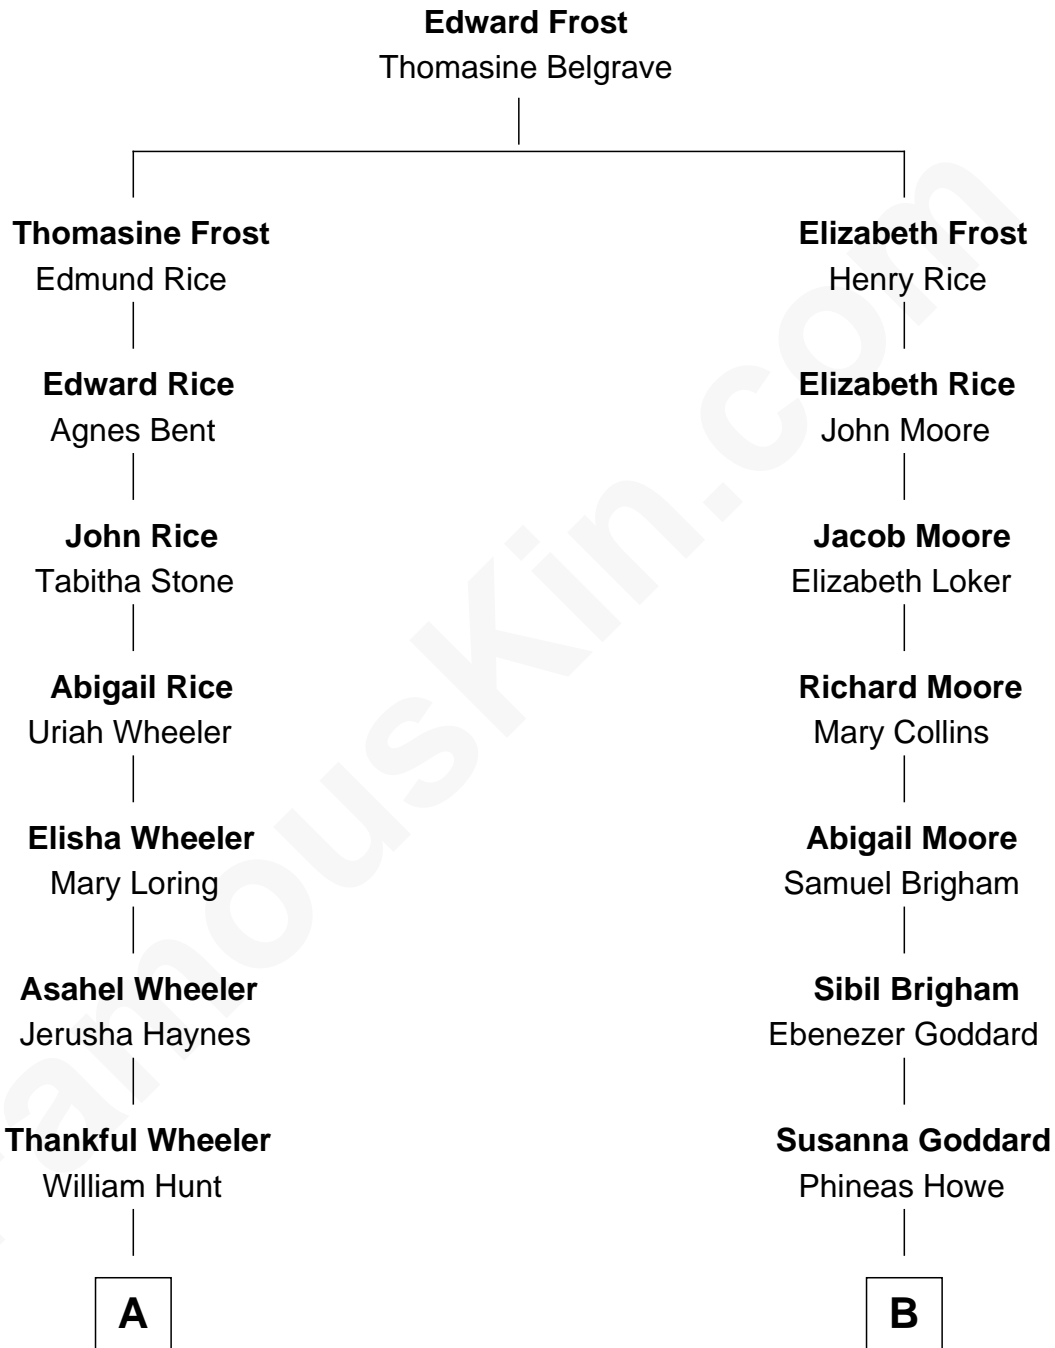

FamousKin.com

Relationship Chart of

James Taylor

Singer-Songwriter

12th cousin 1 time removed of

Steve Young

NFL Hall of Fame Quarterback

A

Caroline Hunt
Lyman Haynes

Theodore Lyman Haynes
Laura Ann Shaw

Stanford Lyman Haynes
Emily Roxanna Leonard

Theodosia Haynes
Alexander Taylor

Dr. Isaac Montrose Taylor
Gertrude Arline Woodard

James Taylor
Singer-Songwriter