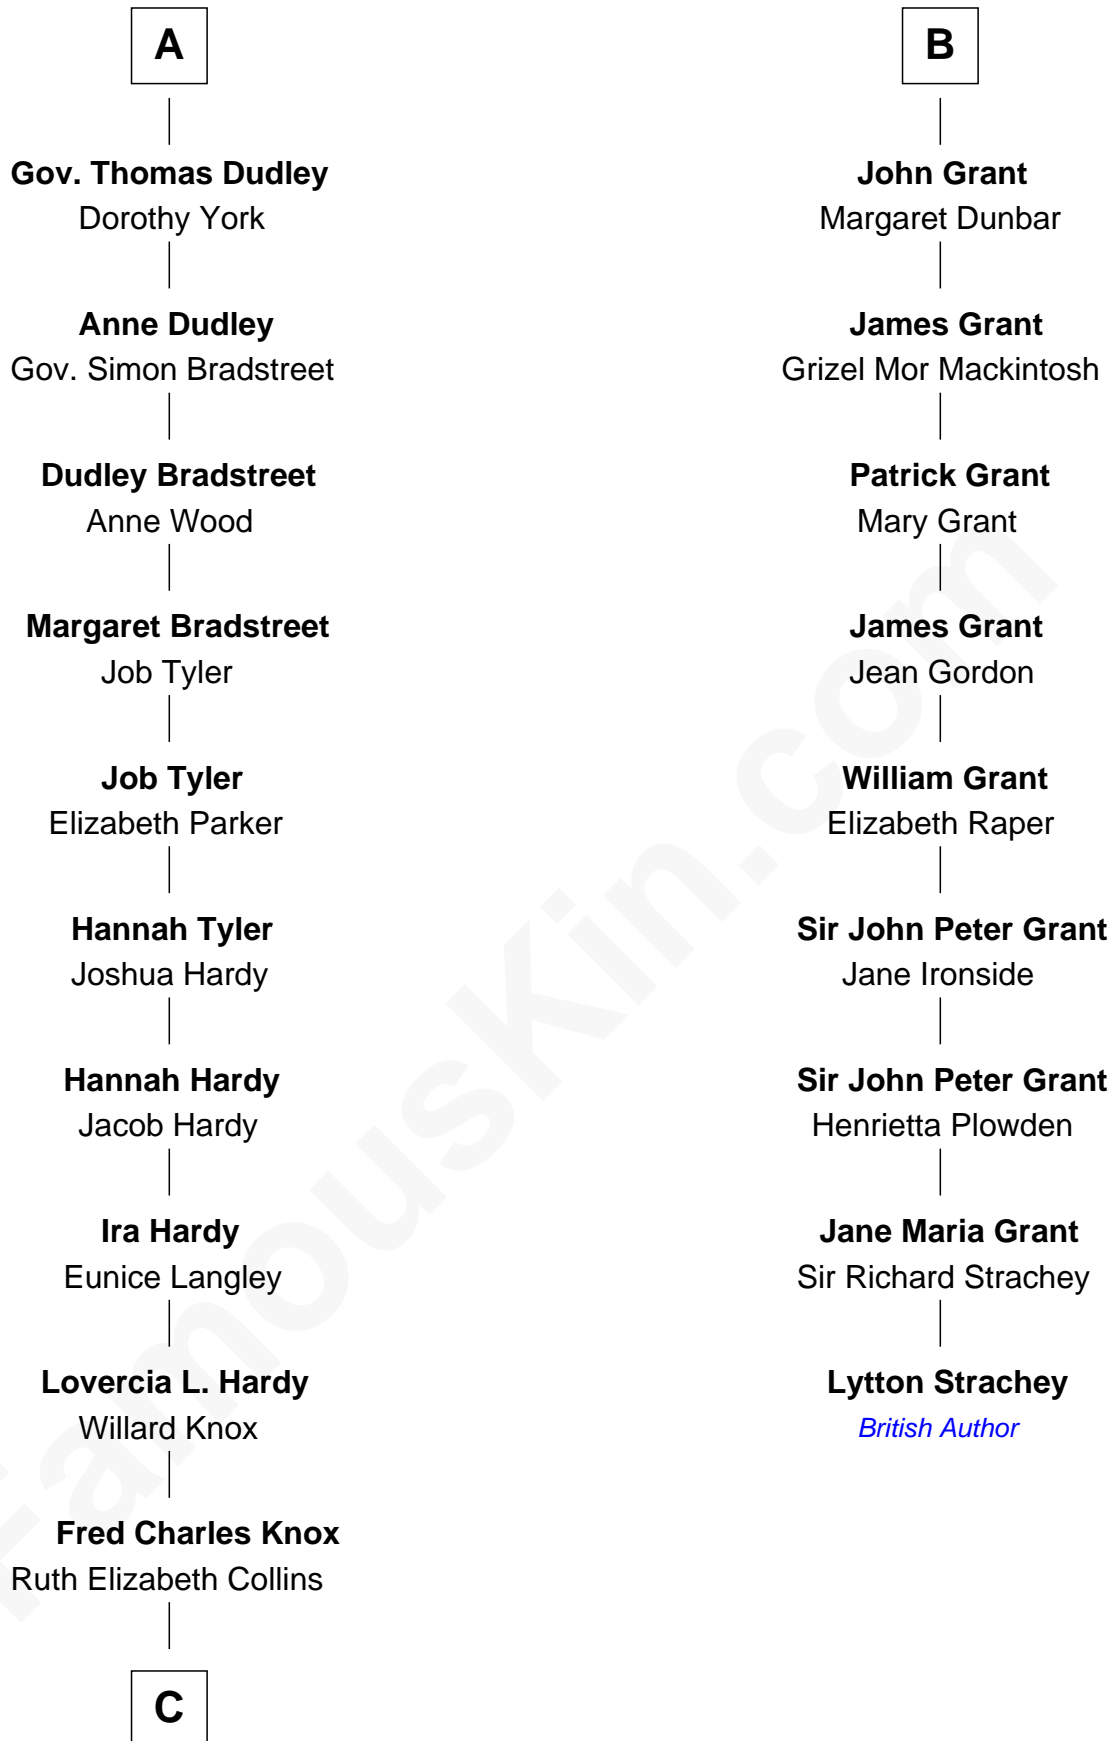

FamousKin.com Relationship Chart of

James Taylor

Singer-Songwriter

15th cousin 4 times removed of

Lytton Strachey

Author and Co-Founder of Bloomsbury Group

Sir Thomas de Holand

Alice Fitzalan

C

—
Ella Angelique Knox
Henry Herman Woodard

—
Gertrude Arline Woodard
Dr. Isaac Montrose Taylor

—
James Taylor
Singer-Songwriter

FamousKin.com