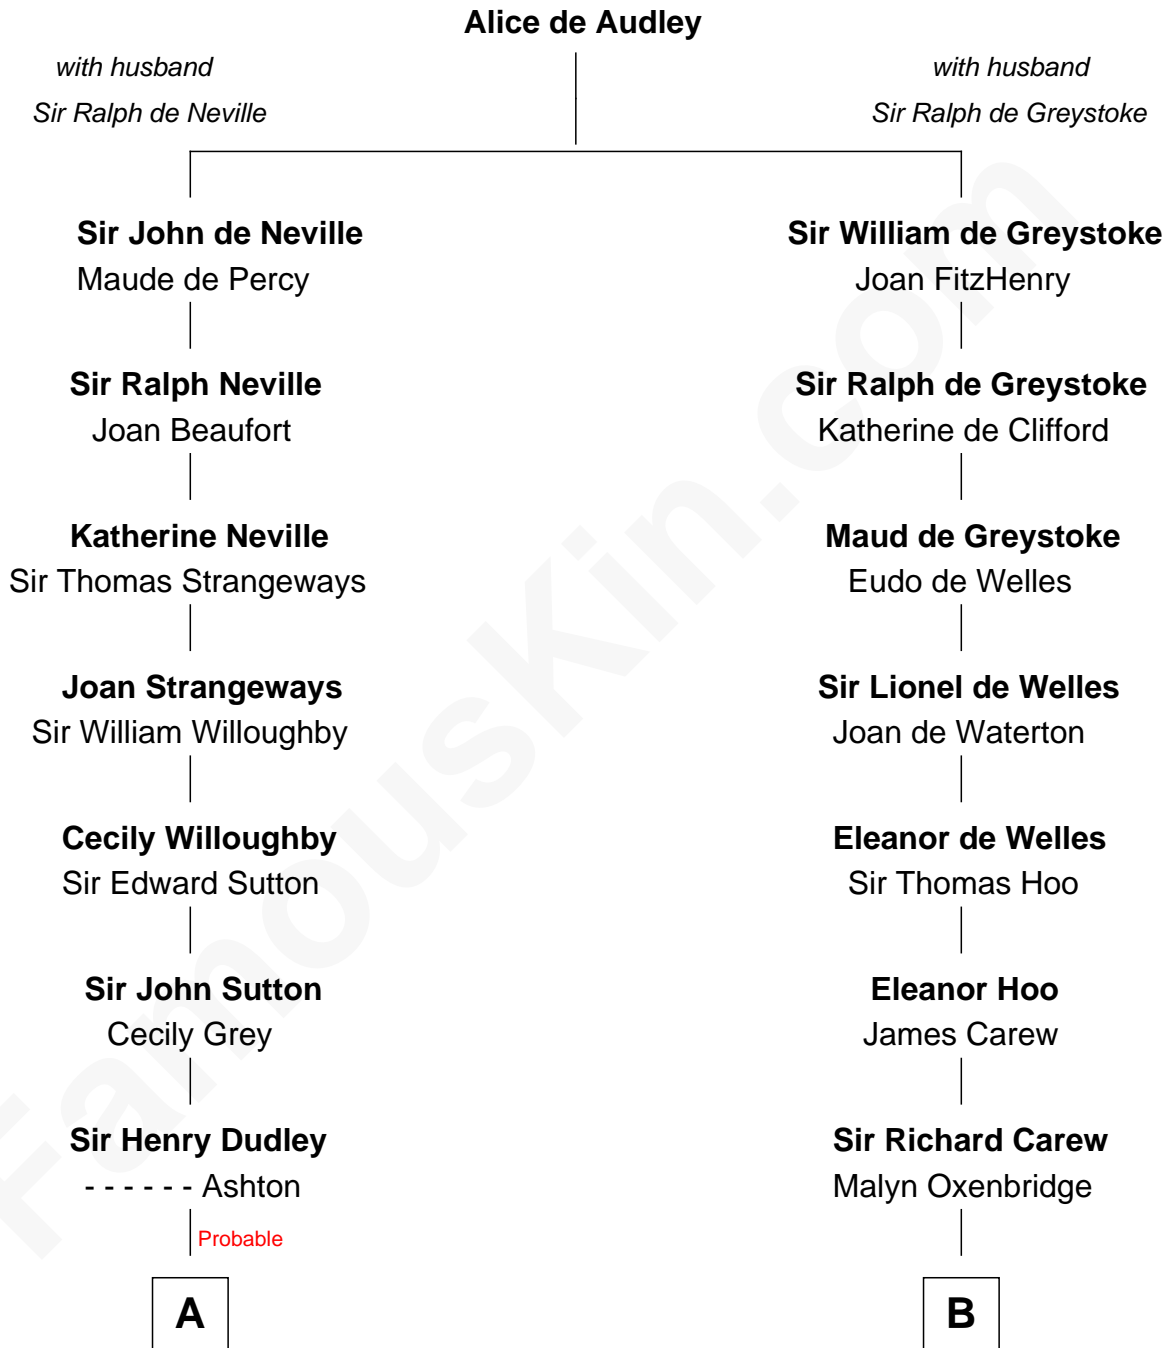

# FamousKin.com Relationship Chart of

**James Taylor**

*Singer-Songwriter*

18th cousin 2 times removed of

**Olivia De Havilland**

*Movie Actress*

**C**

**Fred Charles Knox**  
Ruth Elizabeth Collins

**Ella Angelique Knox**  
Henry Herman Woodard

**Gertrude Arline Woodard**  
Dr. Isaac Montrose Taylor

**James Taylor**  
*Singer-Songwriter*

**D**

**Walter Augustus De Havilland**  
Lillian Augusta Ruse

**Olivia De Havilland**  
*Movie Actress*