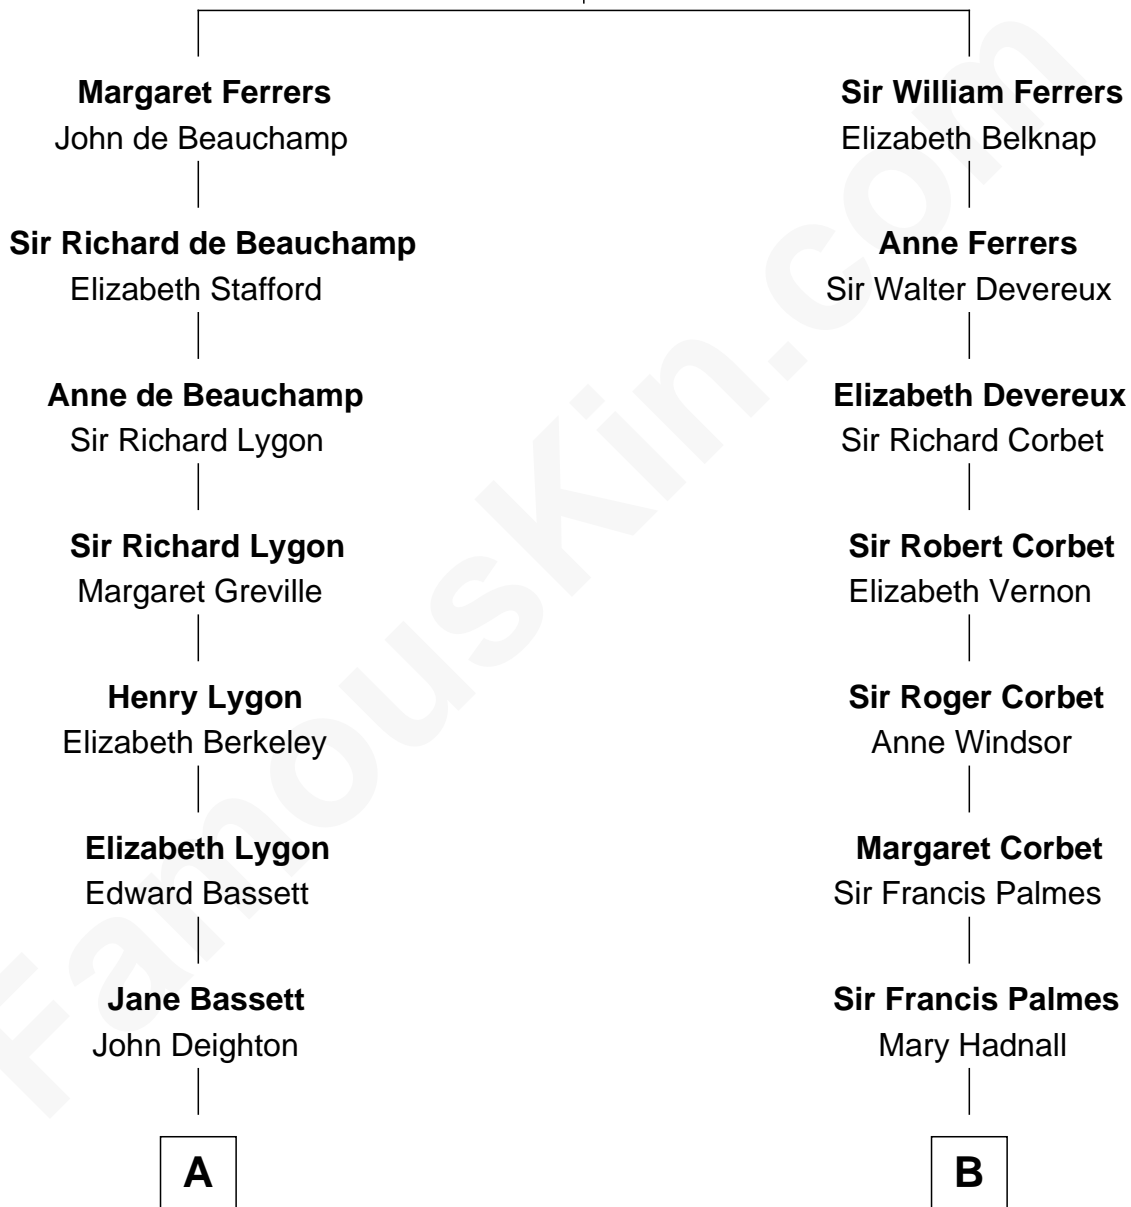

FamousKin.com Relationship Chart of

James Taylor

Singer-Songwriter

15th cousin 3 times removed of

Joan Fontaine

Movie Actress

Sir Edmund Ferrers

Ellen Roche

C

—
Dr. Isaac Montrose Taylor

Gertrude Arline Woodard

—
James Taylor

Singer-Songwriter

FamousKin.com