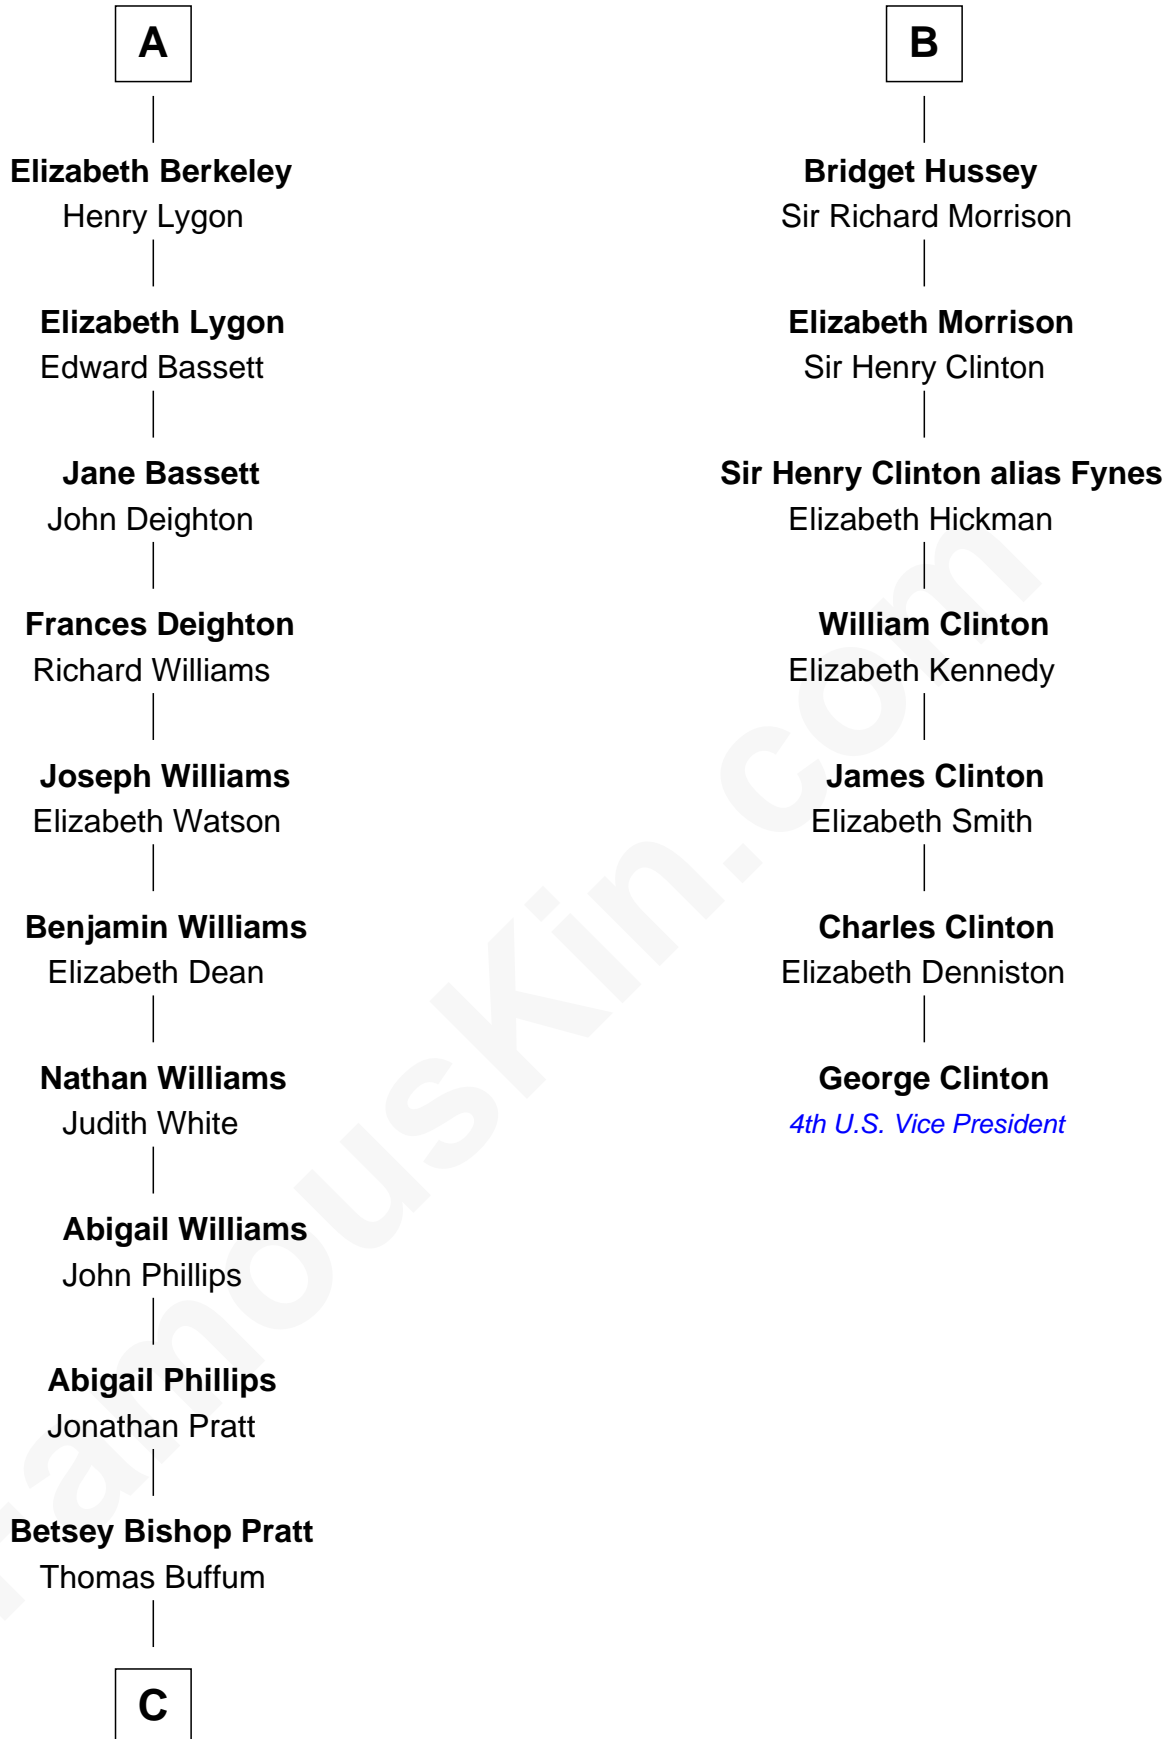

FamousKin.com Relationship Chart of

James Taylor

Singer-Songwriter

13th cousin 8 times removed of

George Clinton

4th U.S. Vice President

Henry Plantagenet

Maud de Chaworth

Isabella de Beaumont

Blanche of Lancaster

John of Gaunt

Elizabeth of Lancaster

John de Holand

Constance de Holand

Sir John Grey

Sir Edmund Grey

Katherine Percy

George Grey

Catherine Herbert

Anne Grey

Sir John Hussey

B

C

Eliza Ann Buffum
Granville Hall Leonard

Emily Roxanna Leonard
Stanford Lyman Haynes

Theodosia Haynes
Alexander Taylor

Dr. Isaac Montrose Taylor
Gertrude Arline Woodard

James Taylor
Singer-Songwriter

FamousKin.com