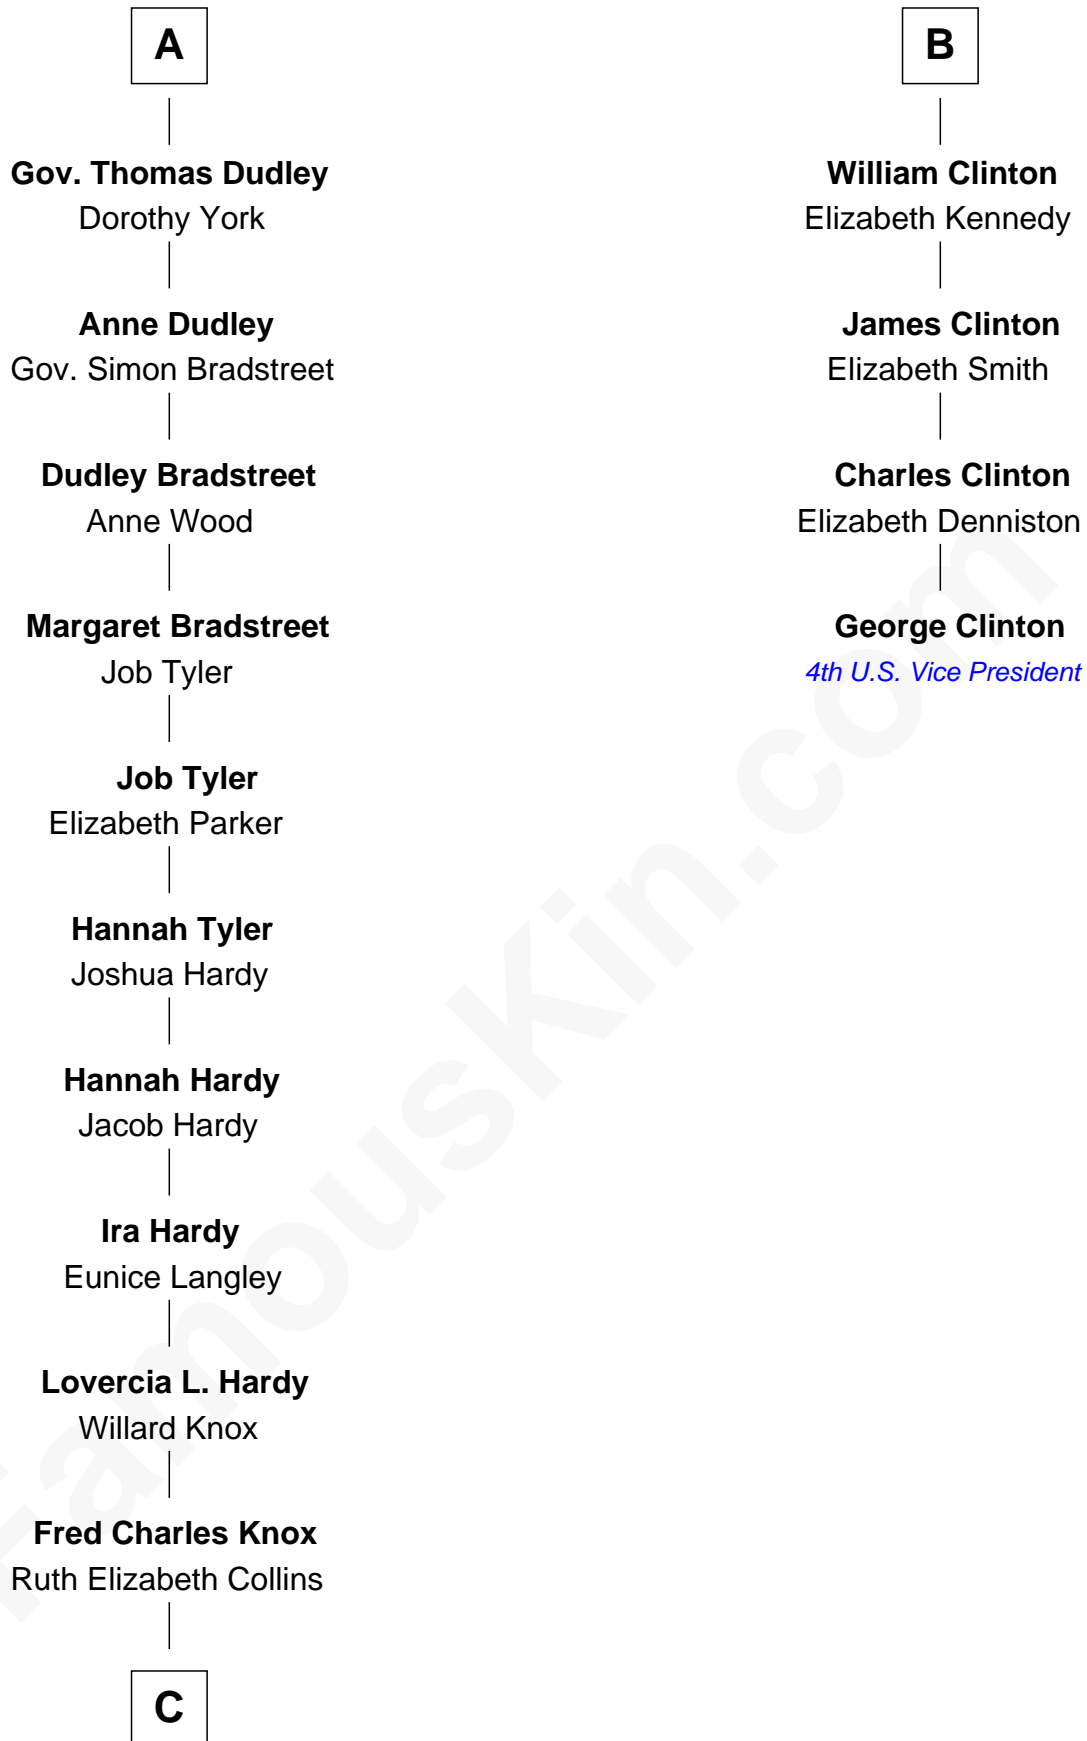

FamousKin.com Relationship Chart of

James Taylor

Singer-Songwriter

10th cousin 9 times removed of

George Clinton

4th U.S. Vice President

Sir Reynold Grey

Margaret de Ros

Margaret Grey
Sir William Bonville

William Bonville
Elizabeth Harington

William Bonville
Katherine Neville

Cecily Bonville
Thomas Grey

Cecily Grey
Sir John Sutton

Sir Henry Dudley
----- Ashton

Probable

Roger Dudley
Susanna Thorne

A

Sir John Grey
Constance de Holand

Sir Edmund Grey
Katherine Percy

George Grey
Catherine Herbert

Anne Grey
Sir John Hussey

Bridget Hussey
Sir Richard Morrison

Elizabeth Morrison
Sir Henry Clinton

Sir Henry Clinton alias Fynes
Elizabeth Hickman

B

C

Ella Angelique Knox
Henry Herman Woodard

Gertrude Arline Woodard
Dr. Isaac Montrose Taylor

James Taylor
Singer-Songwriter

FamousKin.com