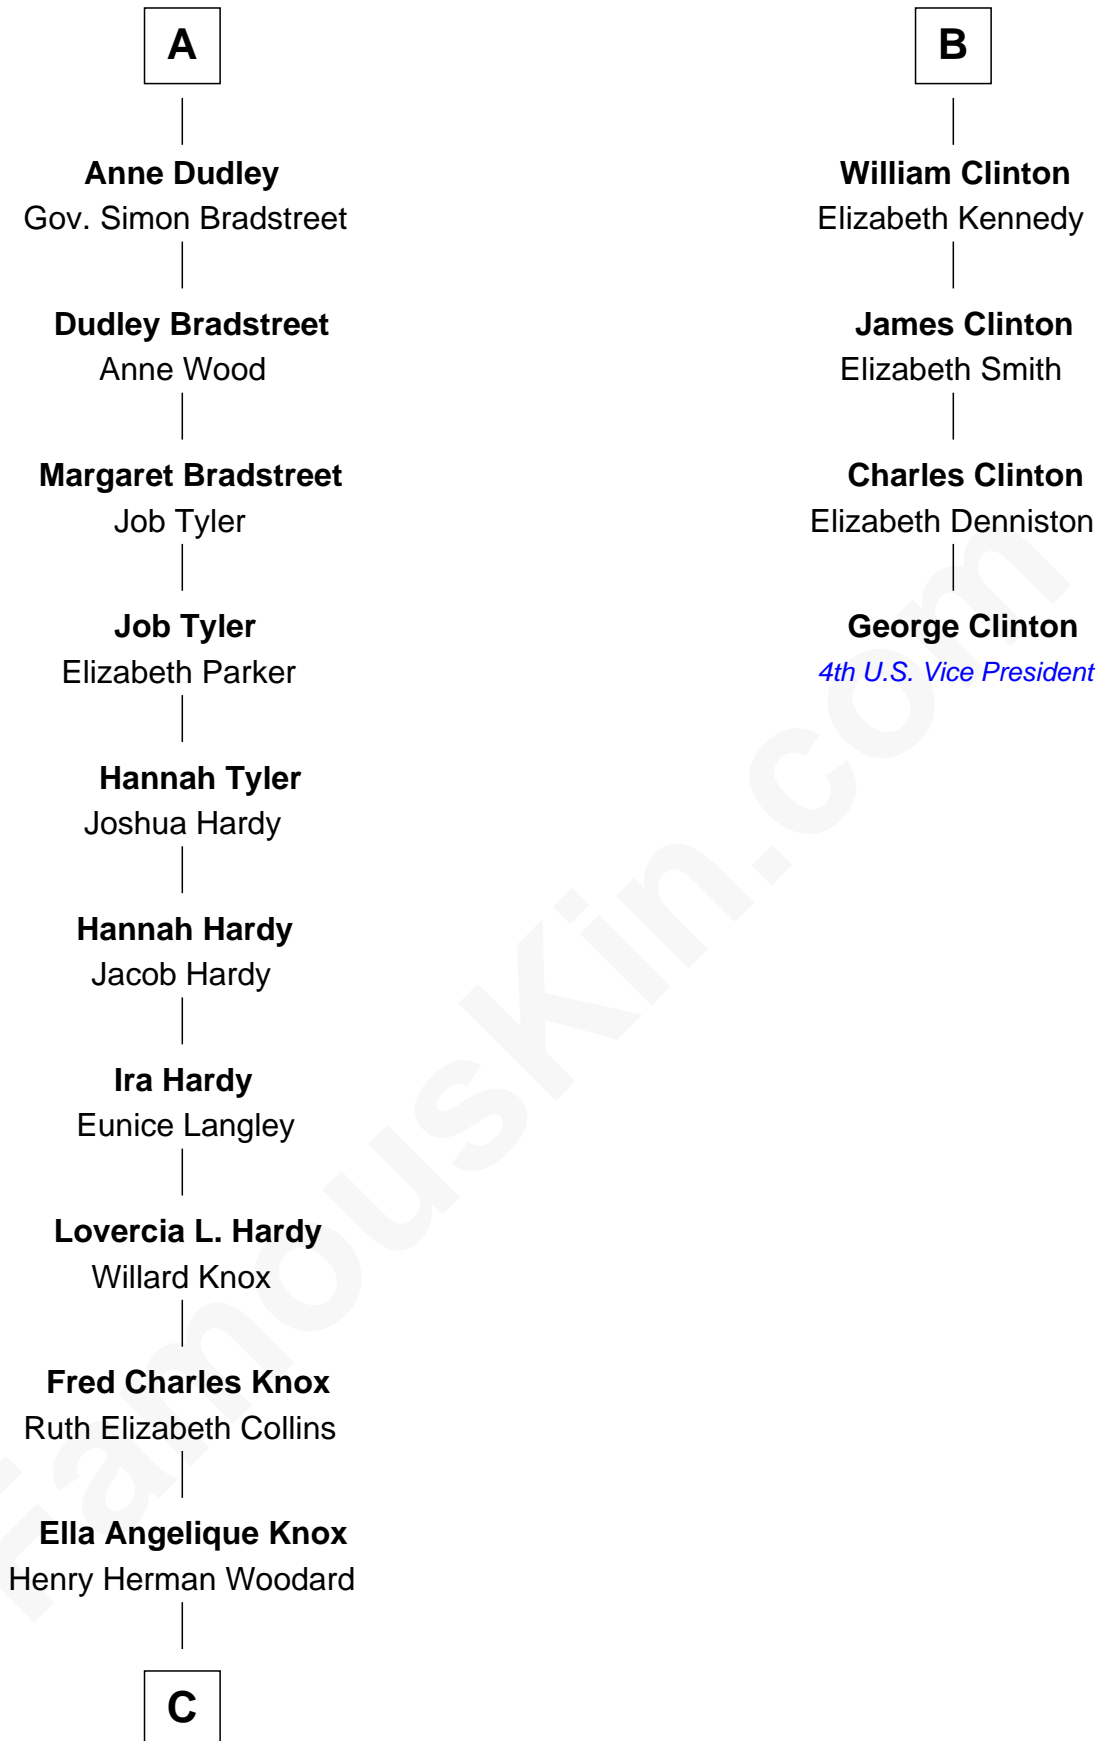

# FamousKin.com Relationship Chart of

**James Taylor**

*Singer-Songwriter*

10th cousin 8 times removed of

**George Clinton**

*4th U.S. Vice President*

**Sir Ralph Neville**

Joan Beaufort

**Katherine Neville**  
Sir Thomas Strangeways

**Joan Strangeways**  
Sir William Willoughby

**Cecily Willoughby**  
Sir Edward Sutton

**Sir John Sutton**  
Cecily Grey

**Sir Henry Dudley**  
----- Ashton

Probable

**Roger Dudley**  
Susanna Thorne

**Gov. Thomas Dudley**  
Dorothy York

**A**

**Eleanor Neville**  
Sir Henry Percy

**Katherine Percy**  
Sir Edmund Grey

**George Grey**  
Catherine Herbert

**Anne Grey**  
Sir John Hussey

**Bridget Hussey**  
Sir Richard Morrison

**Elizabeth Morrison**  
Sir Henry Clinton

**Sir Henry Clinton alias Fynes**  
Elizabeth Hickman

**B**

**C**

**Gertrude Arline Woodard**

Dr. Isaac Montrose Taylor

**James Taylor**