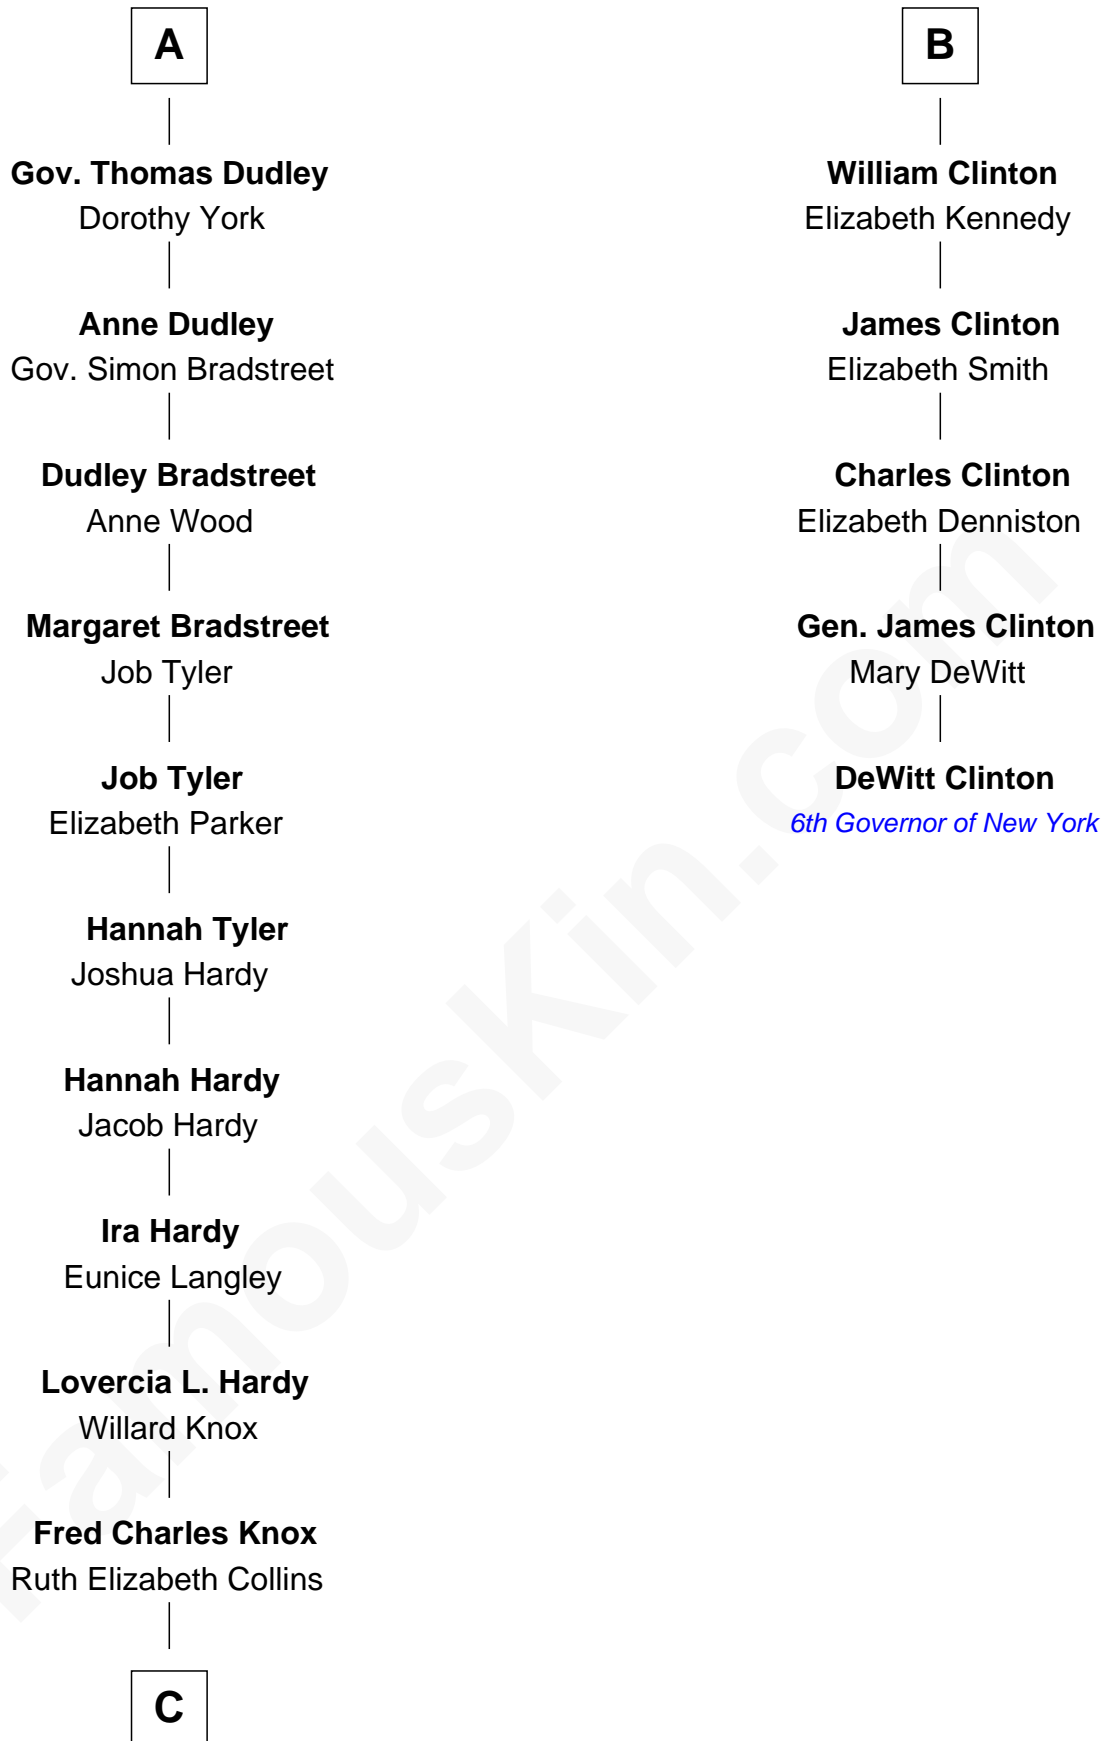

FamousKin.com Relationship Chart of

James Taylor

Singer-Songwriter

11th cousin 8 times removed of

DeWitt Clinton

6th Governor of New York

Sir Reynold Grey

Margaret de Ros

Margaret Grey
Sir William Bonville

William Bonville
Elizabeth Harington

William Bonville
Katherine Neville

Cecily Bonville
Thomas Grey

Cecily Grey
Sir John Sutton

Sir Henry Dudley
----- Ashton

Probable

Roger Dudley
Susanna Thorne

A

Sir John Grey
Constance de Holand

Sir Edmund Grey
Katherine Percy

George Grey
Catherine Herbert

Anne Grey
Sir John Hussey

Bridget Hussey
Sir Richard Morrison

Elizabeth Morrison
Sir Henry Clinton

Sir Henry Clinton alias Fynes
Elizabeth Hickman

B

C

—
Ella Angelique Knox
Henry Herman Woodard

—
Gertrude Arline Woodard
Dr. Isaac Montrose Taylor

—
James Taylor
Singer-Songwriter

FamousKin.com