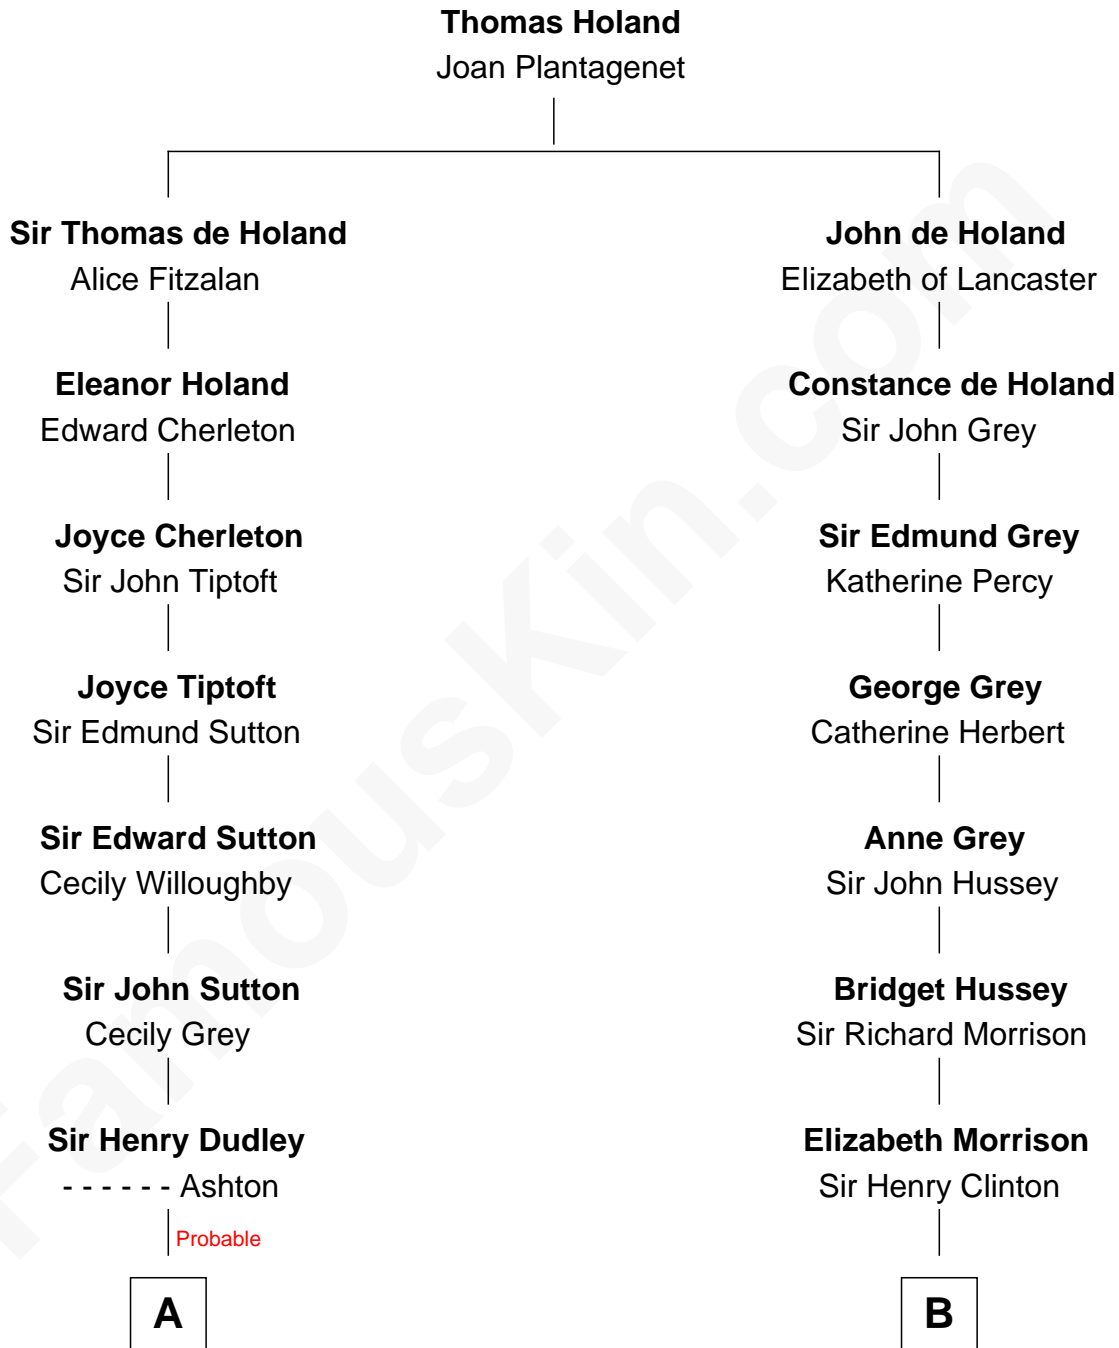

# FamousKin.com Relationship Chart of

**James Taylor**

*Singer-Songwriter*

12th cousin 8 times removed of

**DeWitt Clinton**

*6th Governor of New York*

**C**

—  
**Fred Charles Knox**  
Ruth Elizabeth Collins

—  
**Ella Angelique Knox**  
Henry Herman Woodard

—  
**Gertrude Arline Woodard**  
Dr. Isaac Montrose Taylor

—  
**James Taylor**  
*Singer-Songwriter*

FamousKin.com