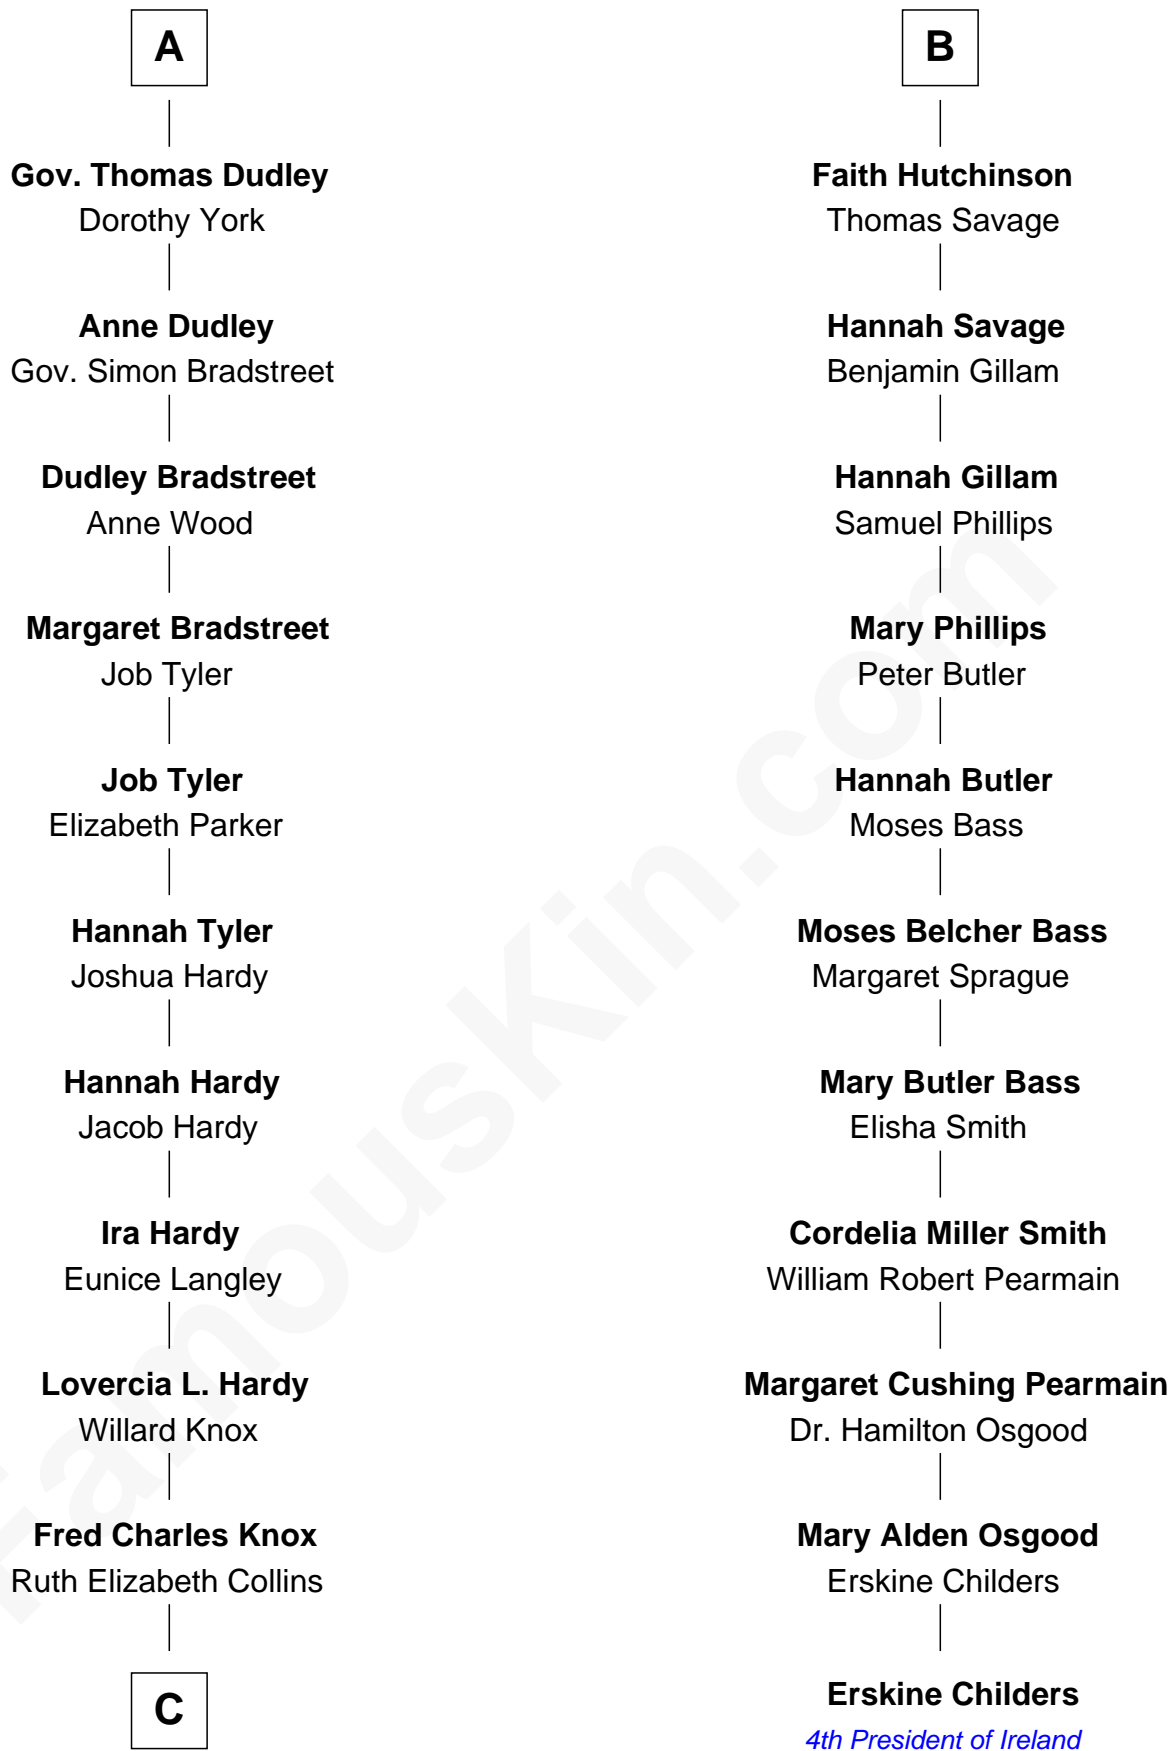

# FamousKin.com Relationship Chart of

**James Taylor**

*Singer-Songwriter*

17th cousin 2 times removed of

**Erskine Childers**

*4th President of Ireland*

**Sir Walter Blount**

Sancha de Ayala

**Sir Thomas Blount**

Margaret de Gresley

**Sir Thomas Blount**

Agnes Hawley

**Anne Blount**

William Marbury

**Robert Marbury**

Katherine Williamson

**William Marbury**

Agnes Lenton

**Rev. Francis Marbury**

Bridget Dryden

**Anne Marbury**

William Hutchinson

**B**

**C**

**Ella Angelique Knox**  
Henry Herman Woodard

**Gertrude Arline Woodard**  
Dr. Isaac Montrose Taylor

**James Taylor**  
*Singer-Songwriter*

FamousKin.com