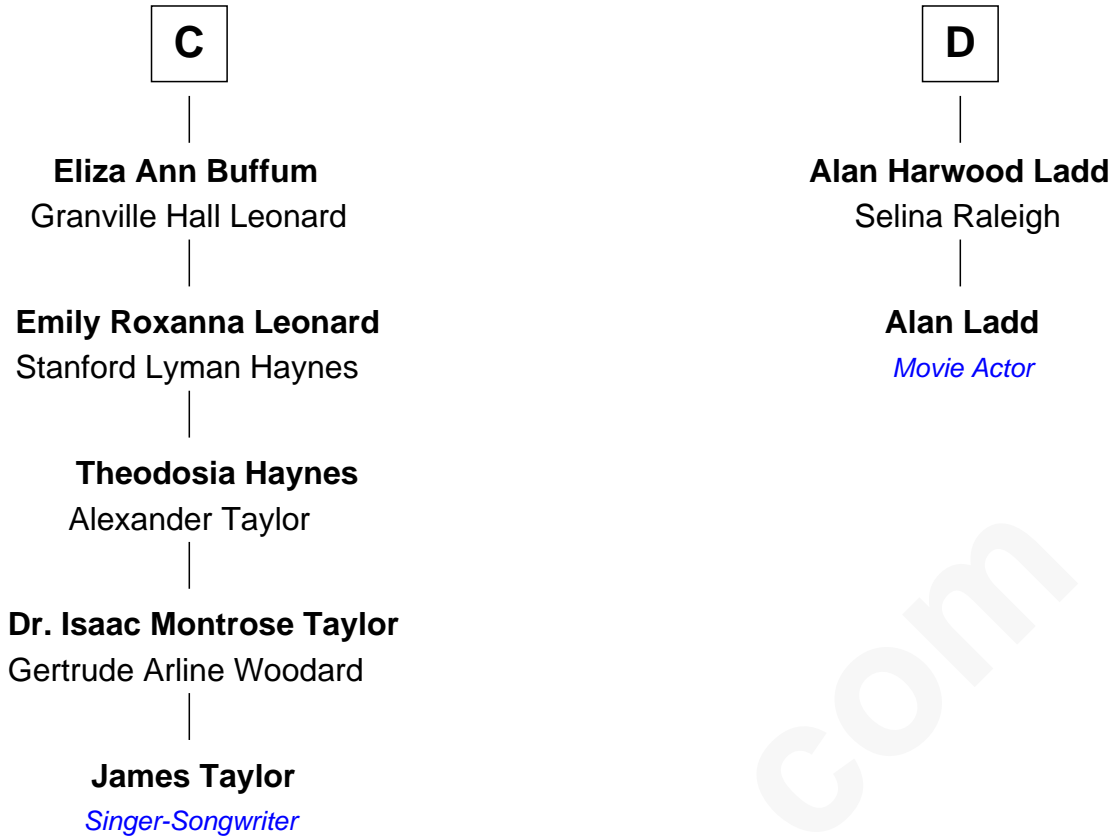

FamousKin.com Relationship Chart of

James Taylor

Singer-Songwriter

18th cousin 3 times removed of

Alan Ladd

Movie Actor

Bartholomew de Badlesmere

Margaret de Clare

Elizabeth de Badlesmere

Sir William de Bohun

Elizabeth de Bohun

Sir Richard Fitzalan

Elizabeth Fitzalan

Sir Thomas Mowbray

Isabel Mowbray

Sir James Berkeley

John de Vere

Aubrey de Vere

Alice FitzWalter

Sir Richard de Vere

Alice Sergeaux

Sir John de Vere

Elizabeth Howard

Joan de Vere

Sir William Norreys

Margaret Norreys

Gilbert Bullock

Thomas Bullock

Alice Kingsmill

B

FamousKin.com