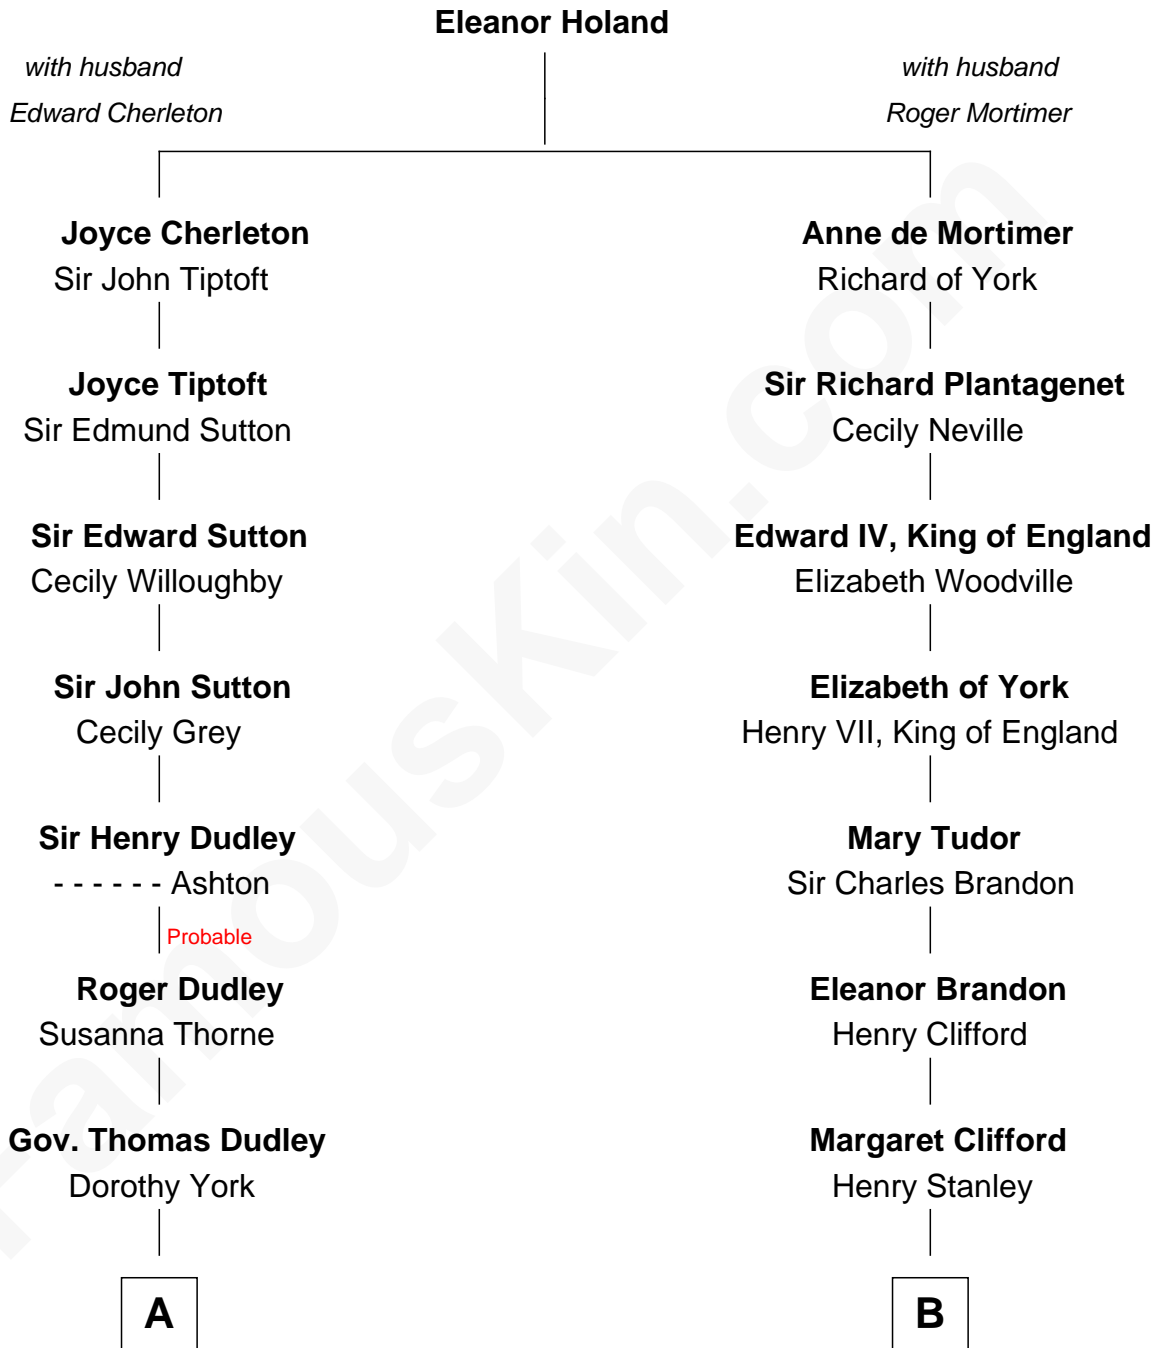

FamousKin.com Relationship Chart of

James Taylor

Singer-Songwriter

18th cousin 1 time removed of

Hugh Grant

Movie Actor

C

Gertrude Arline Woodard
Dr. Isaac Montrose Taylor