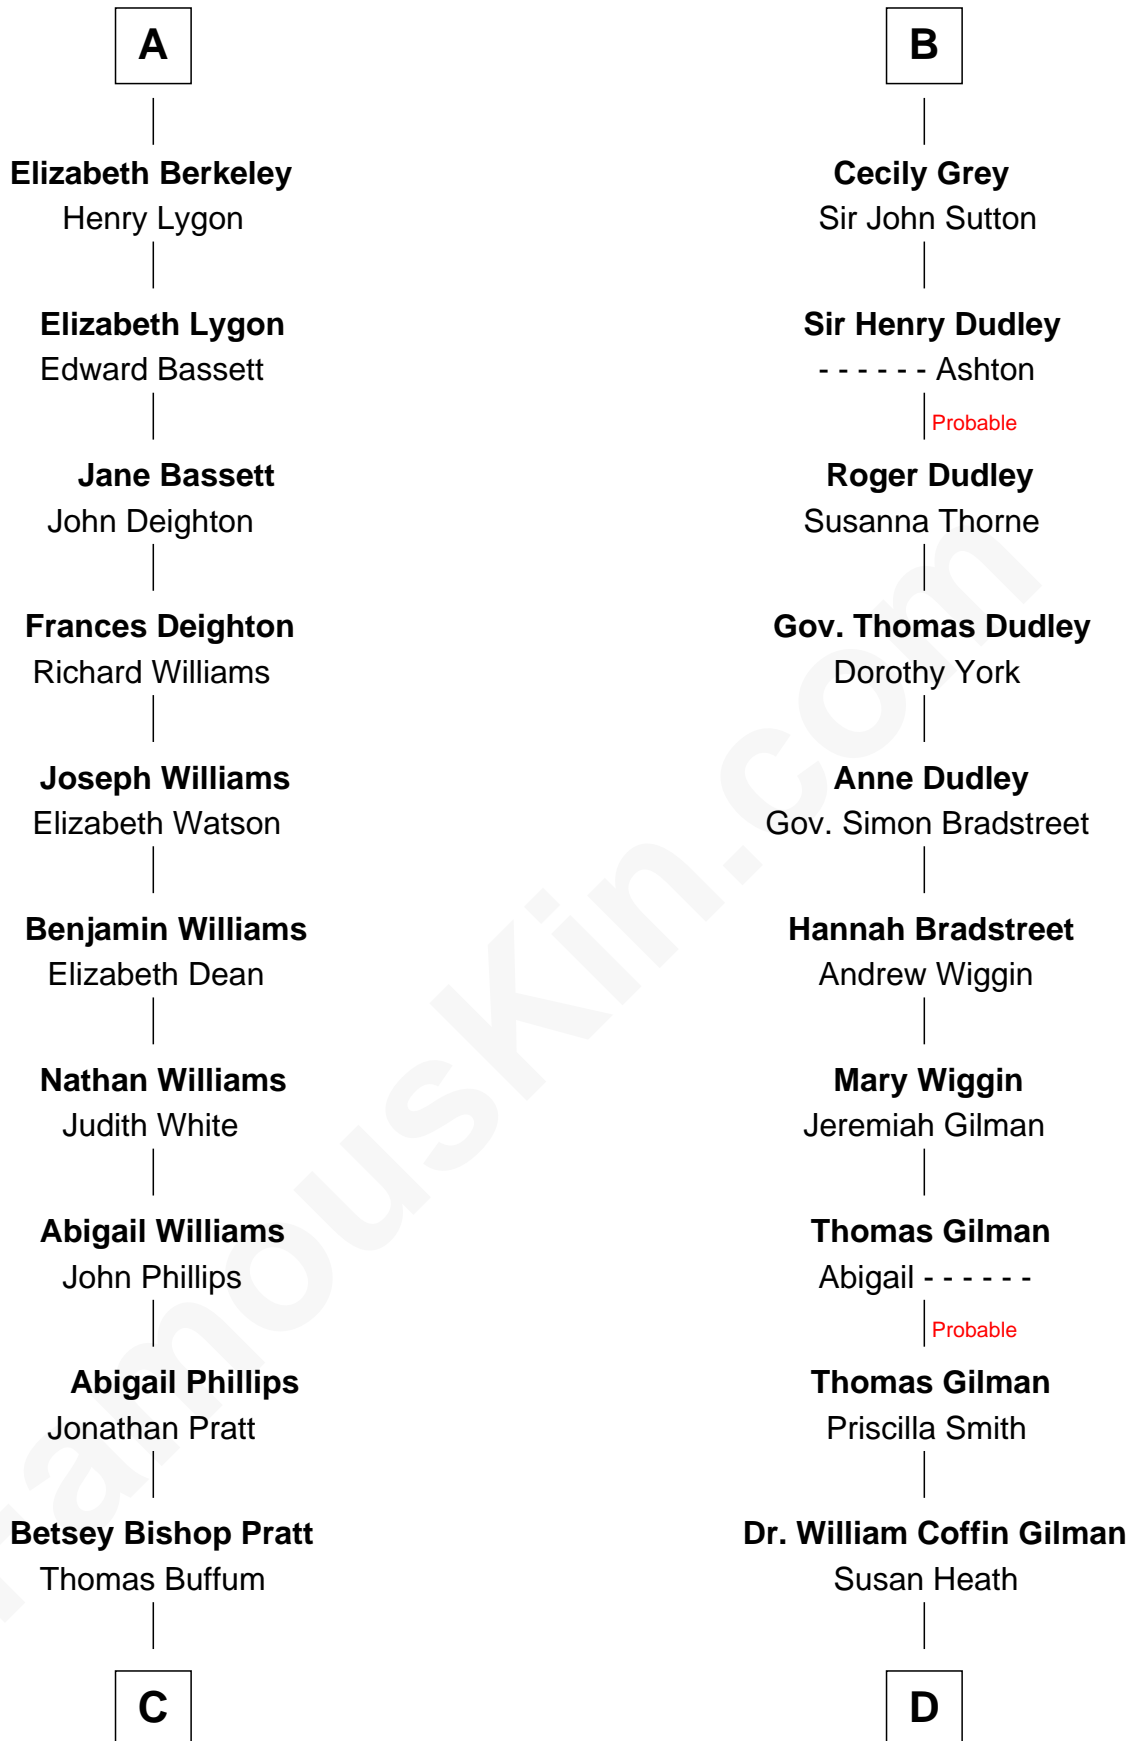

FamousKin.com Relationship Chart of

James Taylor
Singer-Songwriter

21st cousin of

George Hamilton
TV and Movie Actor

Bartholomew de Badlesmere
Margaret de Clare

Elizabeth de Badlesmere
Sir William de Bohun

Elizabeth de Bohun
Sir Richard Fitzalan

Elizabeth Fitzalan
Sir Thomas Mowbray

Isabel Mowbray
Sir James Berkeley

Maurice Berkeley
Isabel Mead

Anne Berkeley
Sir William Dennis

Isabel Dennis
Sir John Berkeley

A

Margery de Badlesmere
Sir William de Ros

Thomas de Ros
Beatrice de Stafford

Margaret de Ros
Sir Reynold Grey

Margaret Grey
Sir William Bonville

William Bonville
Elizabeth Harington

William Bonville
Katherine Neville

Cecily Bonville
Thomas Grey

B

C

Eliza Ann Buffum
Granville Hall Leonard

Emily Roxanna Leonard
Stanford Lyman Haynes

Theodosia Haynes
Alexander Taylor

Dr. Isaac Montrose Taylor
Gertrude Arline Woodard

James Taylor
Singer-Songwriter