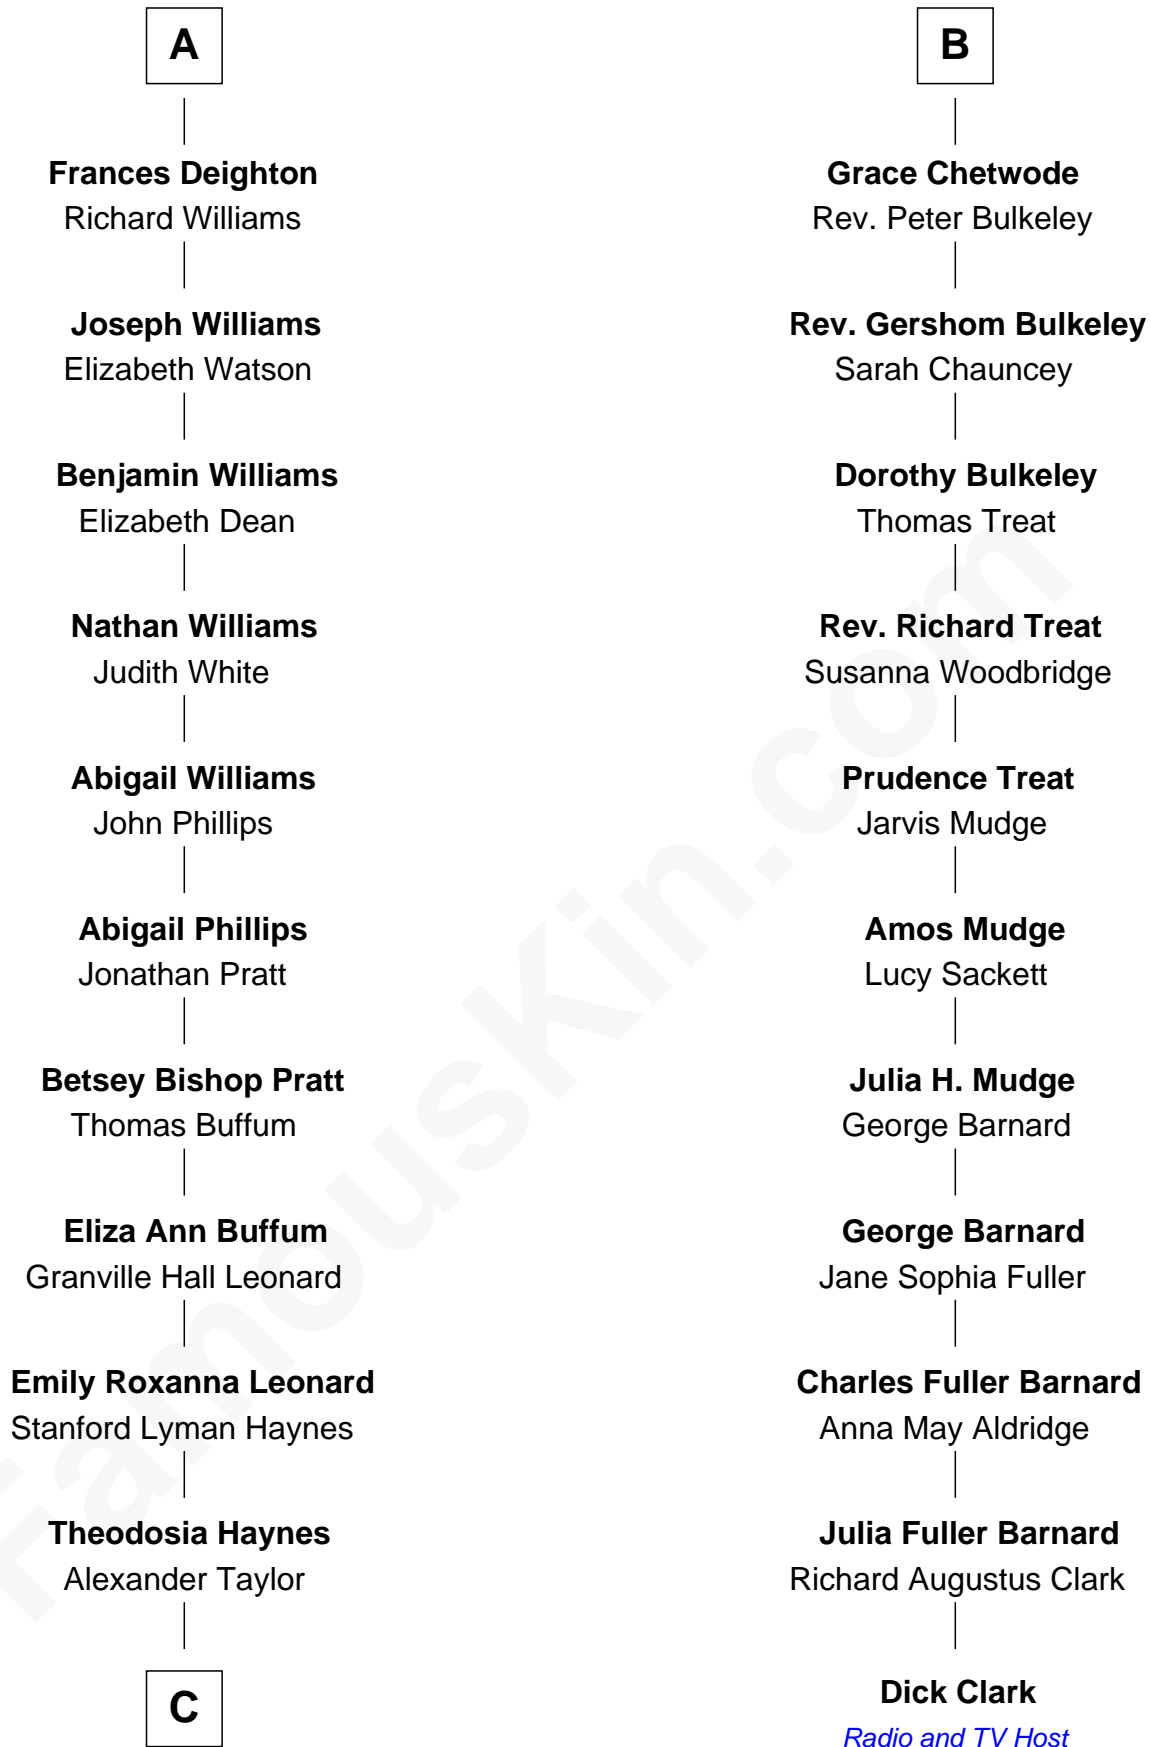

FamousKin.com Relationship Chart of

James Taylor

Singer-Songwriter

17th cousin 1 time removed of

Dick Clark

Radio and TV Host

Elizabeth Fitzalan

*with husband
Sir Thomas Mowbray*

*with husband
Sir Robert Goushill*

Isabel Mowbray
Sir James Berkeley

Joan Goushill
Sir Thomas Stanley

Maurice Berkeley
Isabel Mead

Margaret Stanley
Sir William Troutbeck

Anne Berkeley
Sir William Dennis

Adam Troutbeck
Joan Molyneux

Isabel Dennis
Sir John Berkeley

Margaret Troutbeck
Sir John Talbot

Elizabeth Berkeley
Henry Lygon

Anne Talbot
Thomas Needham

Elizabeth Lygon
Edward Bassett

Robert Needham
Frances Aston

Jane Bassett
John Deighton

Dorothy Needham
Sir Richard Chetwode

A

B

C

—
Dr. Isaac Montrose Taylor

Gertrude Arline Woodard

—
James Taylor

Singer-Songwriter