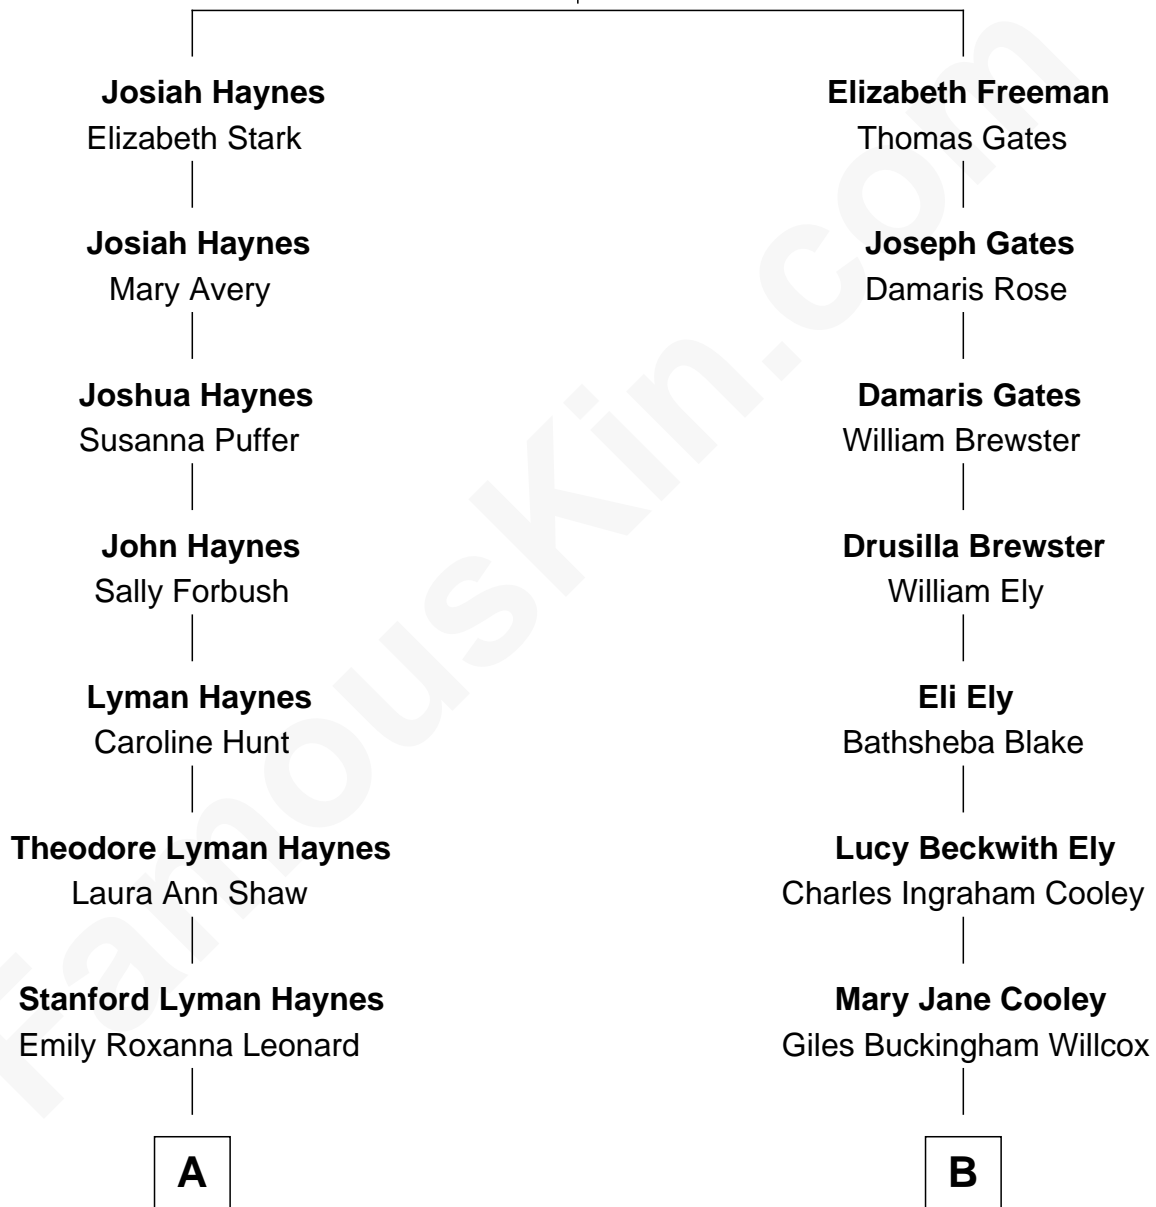

# FamousKin.com Relationship Chart of

**James Taylor**

*Singer-Songwriter*

9th cousin 1 time removed of

**Elisabeth Shue**

*TV and Movie Actress*

**Elizabeth Noyes**

*with husband  
Josiah Haynes*

*with husband  
John Freeman*

**A**

**Theodosia Haynes**

Alexander Taylor

**Dr. Isaac Montrose Taylor**

Gertrude Arline Woodard

**James Taylor**

*Singer-Songwriter*

**B**

**Harriet Grace Brewster Willcox**

Alexander Hunter Gunn

**Mary Brewster Gunn**

Adoniram Judson Wells

**Anne Brewster Wells**

James William Shue

**Elisabeth Shue**