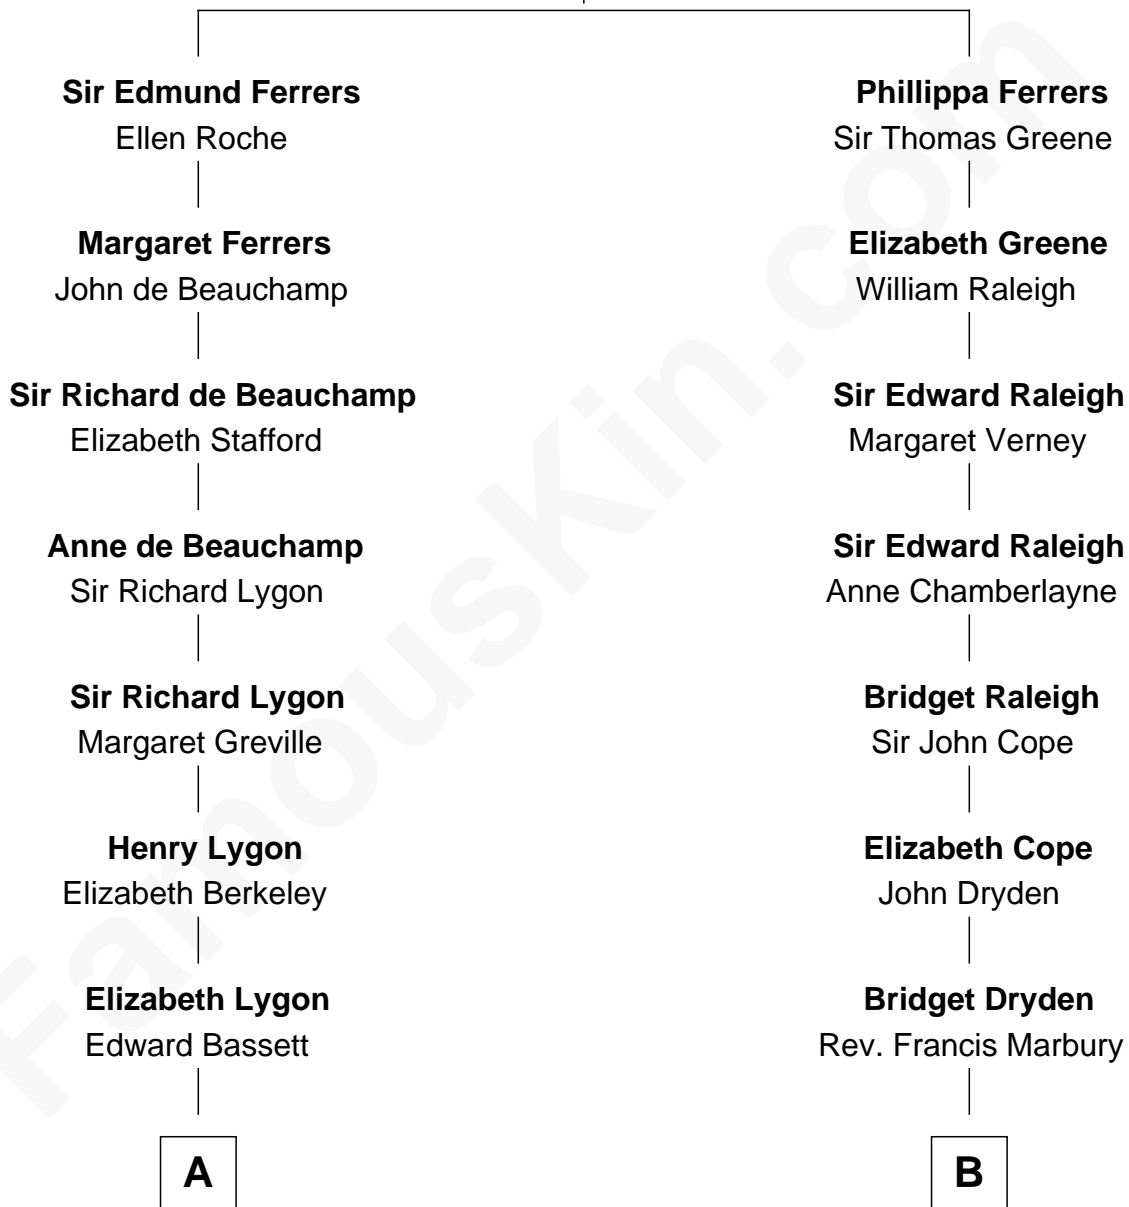

# FamousKin.com Relationship Chart of

**James Taylor**

*Singer-Songwriter*

19th cousin 1 time removed of

**Elisabeth Shue**

*TV and Movie Actress*

**Robert de Ferrers**  
Margaret Despencer

**C**

**Theodosia Haynes**

Alexander Taylor

**Dr. Isaac Montrose Taylor**

Gertrude Arline Woodard

**James Taylor**

*Singer-Songwriter*

**D**

**Alexander Hunter Gunn**

Harriet Grace Brewster Willcox

**Mary Brewster Gunn**

Adoniram Judson Wells

**Anne Brewster Wells**

James William Shue

**Elisabeth Shue**

*TV and Movie Actress*