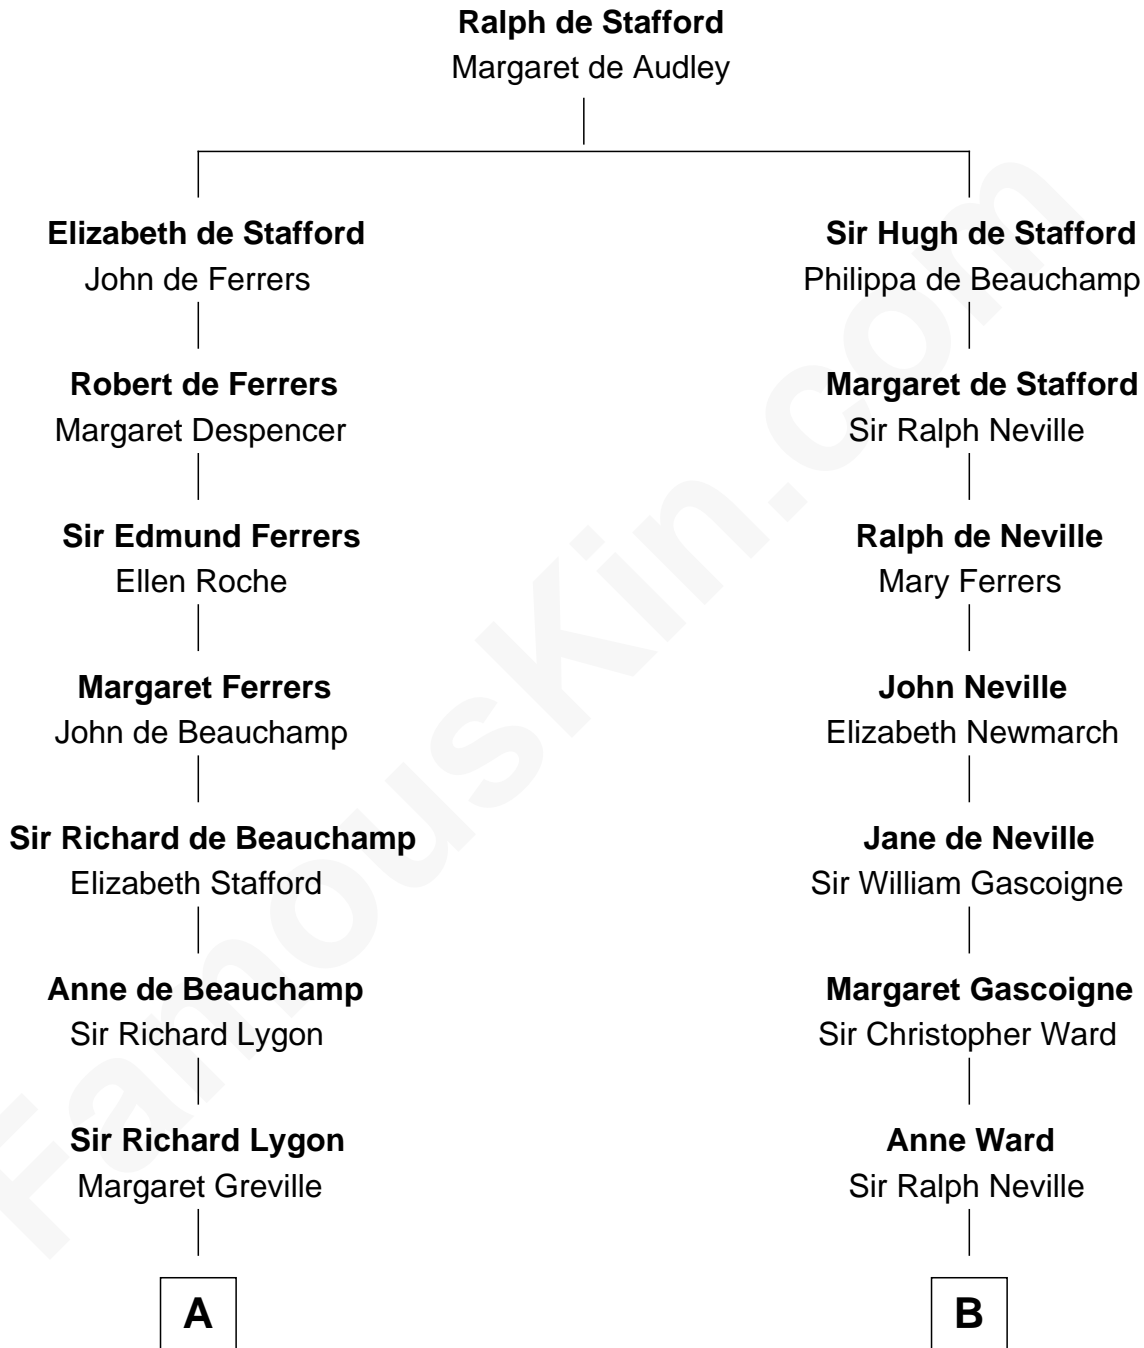

## Relationship Chart of

**James Taylor**

*Singer-Songwriter*

18th cousin 3 times removed of

**Charles A. Pillsbury**

*Co-Founder of C.A. Pillsbury Co.*

**C**

**Eliza Ann Buffum**  
Granville Hall Leonard

**Emily Roxanna Leonard**  
Stanford Lyman Haynes

**Theodosia Haynes**  
Alexander Taylor

**Dr. Isaac Montrose Taylor**  
Gertrude Arline Woodard

**James Taylor**  
*Singer-Songwriter*

**D**

**Margaret Sprague Carleton**  
George Alfred Pillsbury