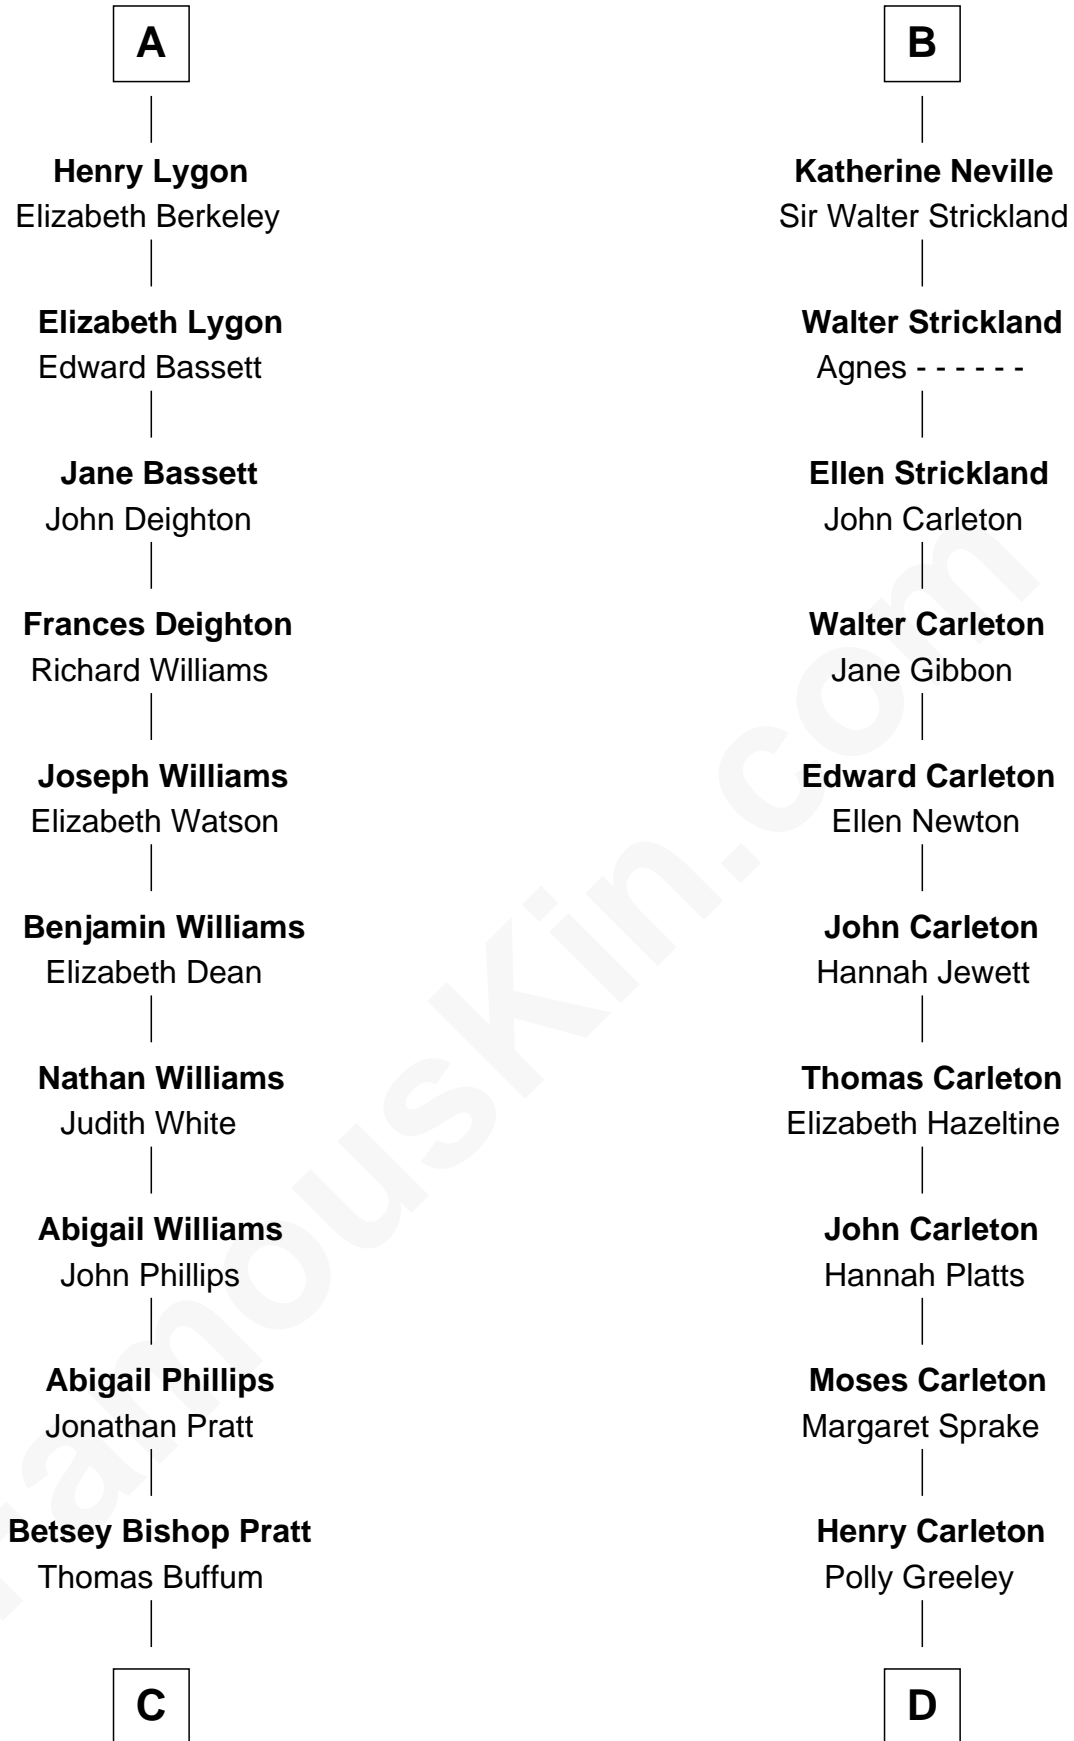

## Relationship Chart of

**James Taylor**

*Singer-Songwriter*

18th cousin 3 times removed of

**Charles A. Pillsbury**

*Co-Founder of C.A. Pillsbury Co.*

**C**

**Eliza Ann Buffum**  
Granville Hall Leonard

**Emily Roxanna Leonard**  
Stanford Lyman Haynes

**Theodosia Haynes**  
Alexander Taylor

**Dr. Isaac Montrose Taylor**  
Gertrude Arline Woodard

**James Taylor**  
*Singer-Songwriter*

**D**

**Margaret Sprague Carleton**  
George Alfred Pillsbury