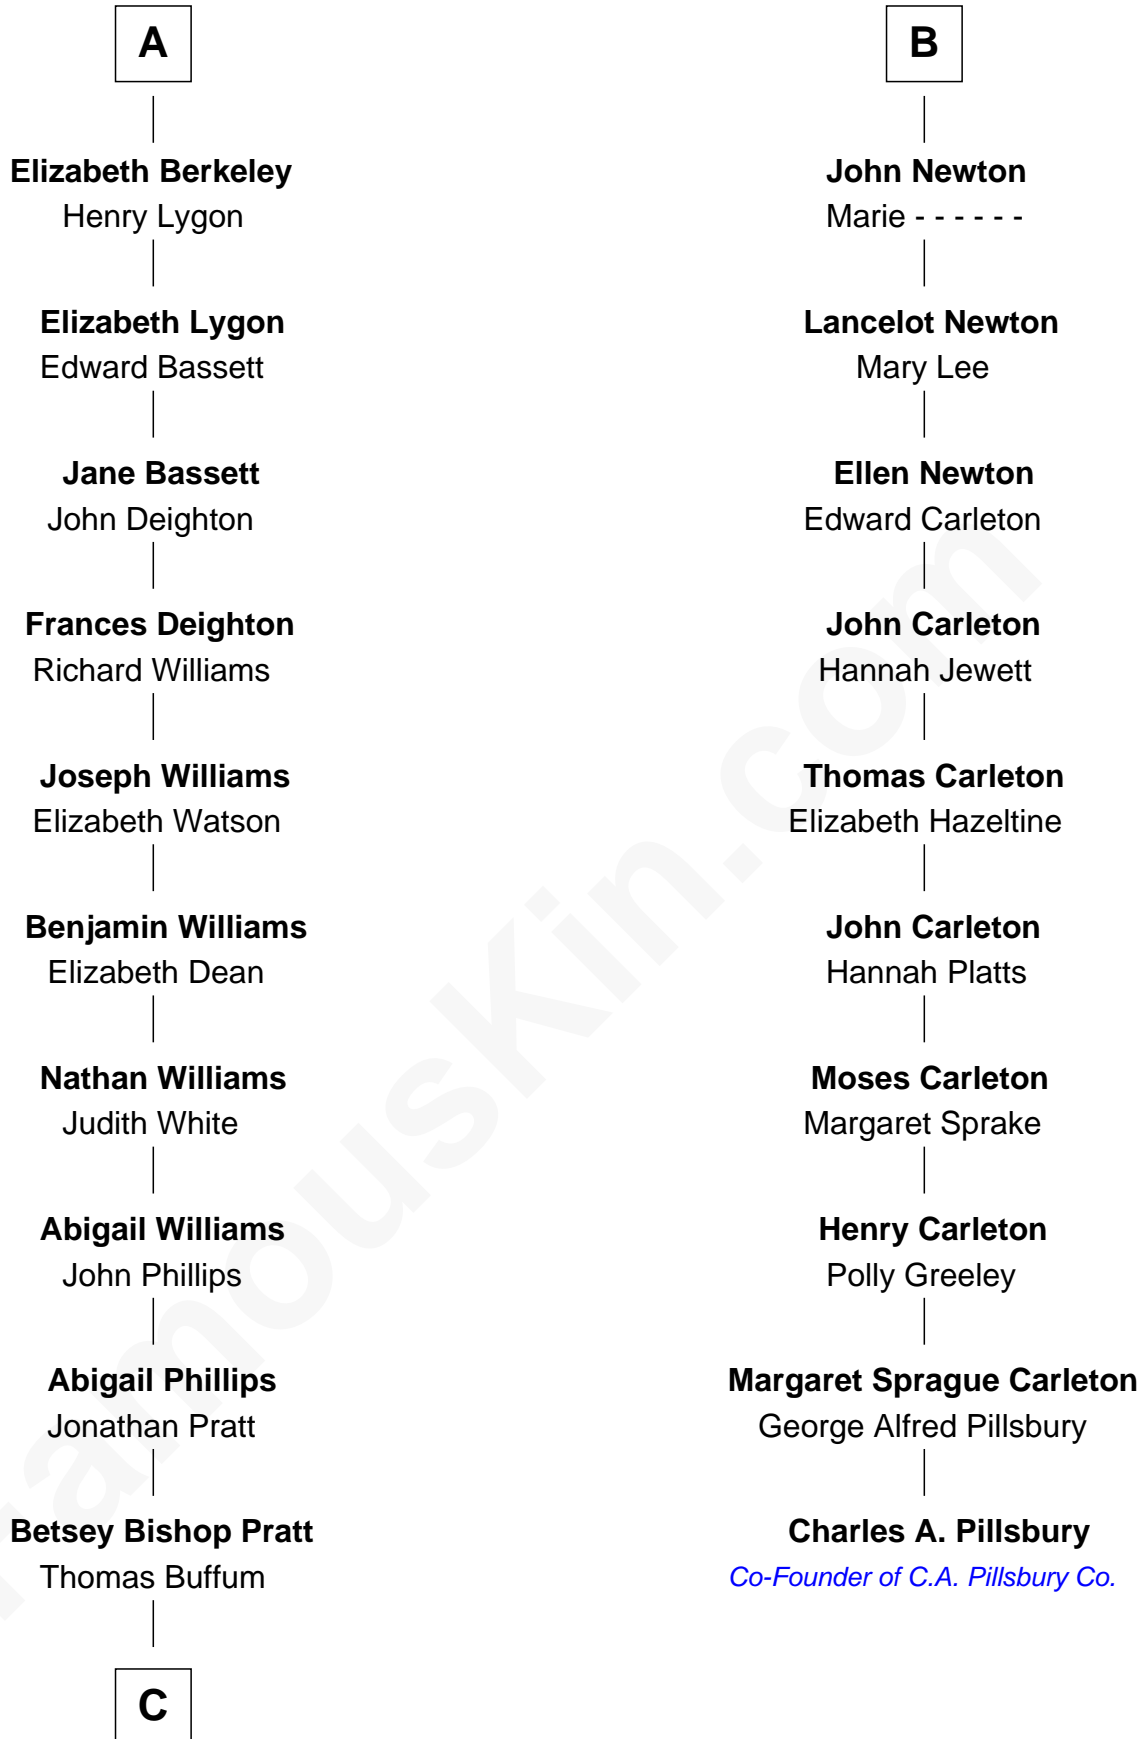

FamousKin.com Relationship Chart of

James Taylor

Singer-Songwriter

16th cousin 5 times removed of

Charles A. Pillsbury

Co-Founder of C.A. Pillsbury Co.

Edmund Fitzalan

Alice de Warenne

Richard Fitzalan
Eleanor Plantagenet

Sir Richard Fitzalan
Elizabeth de Bohun

Elizabeth Fitzalan
Sir Thomas Mowbray

Isabel Mowbray
Sir James Berkeley

Maurice Berkeley
Isabel Mead

Anne Berkeley
Sir William Dennis

Isabel Dennis
Sir John Berkeley

A

Aline Fitzalan

Sir Roger le Strange

Lucy le Strange
Sir William Willoughby

Margery Willoughby
Sir William FitzHugh

Lora FitzHugh
Sir John Constable

Isabel Constable
Stephen de Thorpe

Margaret Thorpe
John Newton

John Newton
Margaret Grimston

B

C

Eliza Ann Buffum
Granville Hall Leonard

Emily Roxanna Leonard
Stanford Lyman Haynes

Theodosia Haynes
Alexander Taylor

Dr. Isaac Montrose Taylor
Gertrude Arline Woodard