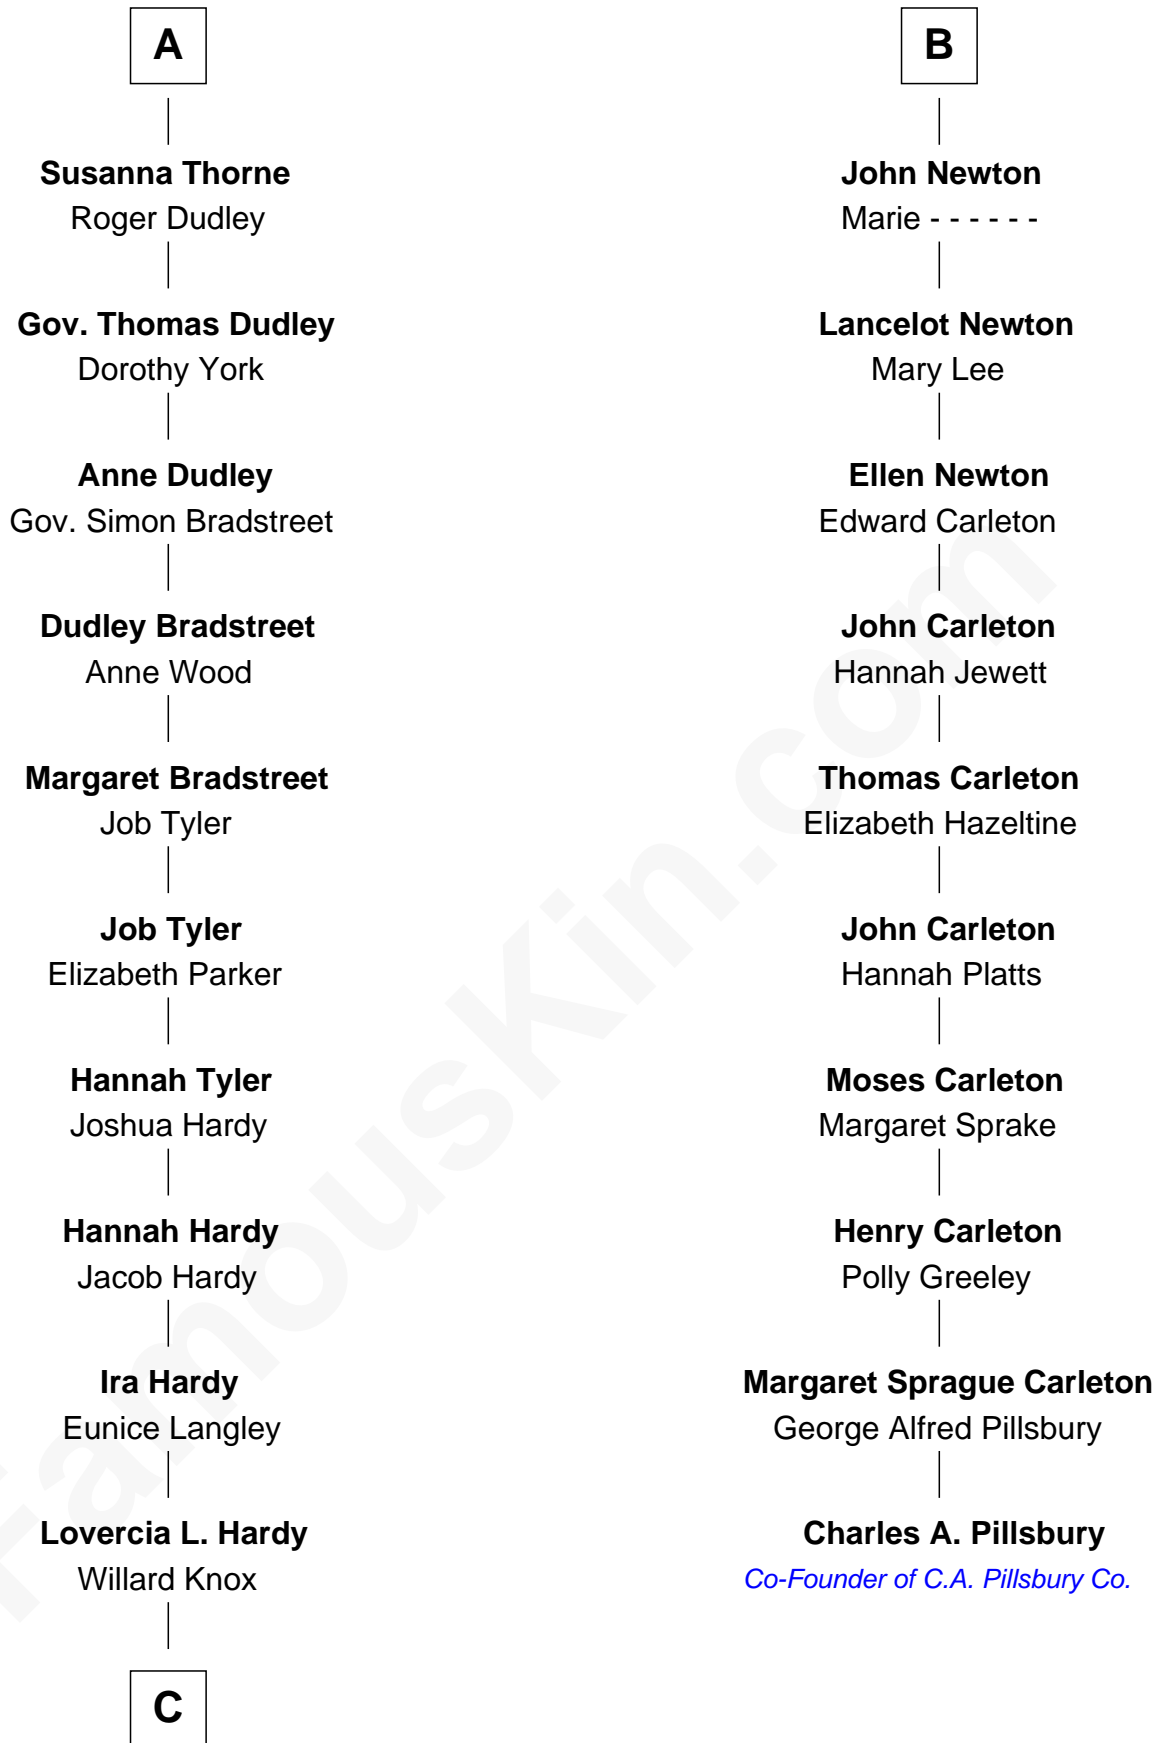

FamousKin.com Relationship Chart of

James Taylor

Singer-Songwriter

16th cousin 4 times removed of

Charles A. Pillsbury

Co-Founder of C.A. Pillsbury Co.

Sir John Grey

Avice Marmion

C

—
Fred Charles Knox
Ruth Elizabeth Collins

—
Ella Angelique Knox
Henry Herman Woodard

—
Gertrude Arline Woodard
Dr. Isaac Montrose Taylor

—
James Taylor
Singer-Songwriter

FamousKin.com