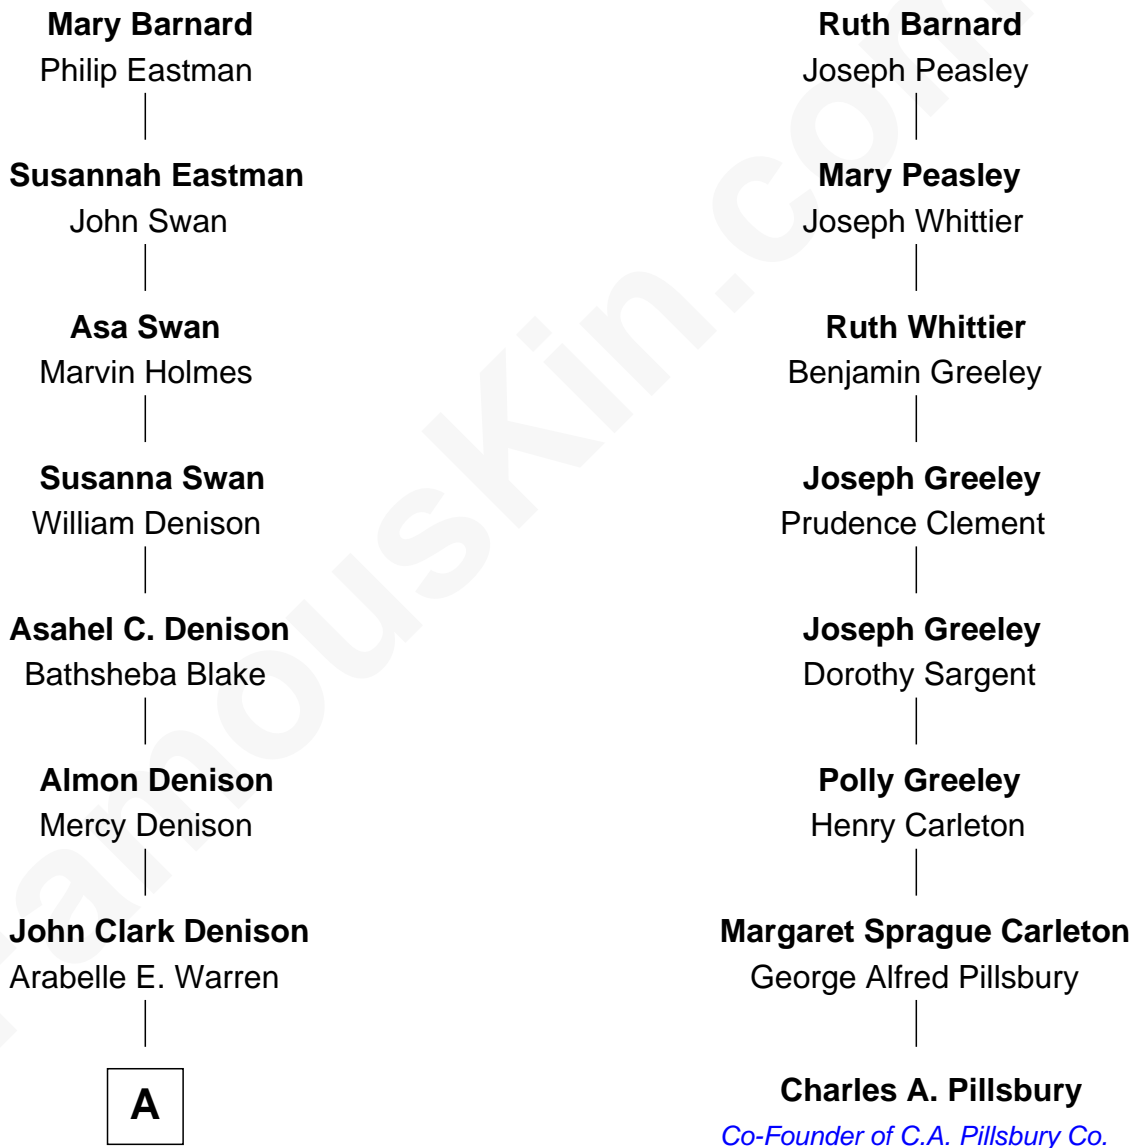

FamousKin.com Relationship Chart of

James Taylor

Singer-Songwriter

7th cousin 3 times removed of

Charles A. Pillsbury

Co-Founder of C.A. Pillsbury Co.

Thomas Barnard

Elinor - - - - -

A

—
Etta M. Denison

Henry Woodard

—
Henry Herman Woodard

Ella Angelique Knox

—
Gertrude Arline Woodard

Dr. Isaac Montrose Taylor

—
James Taylor