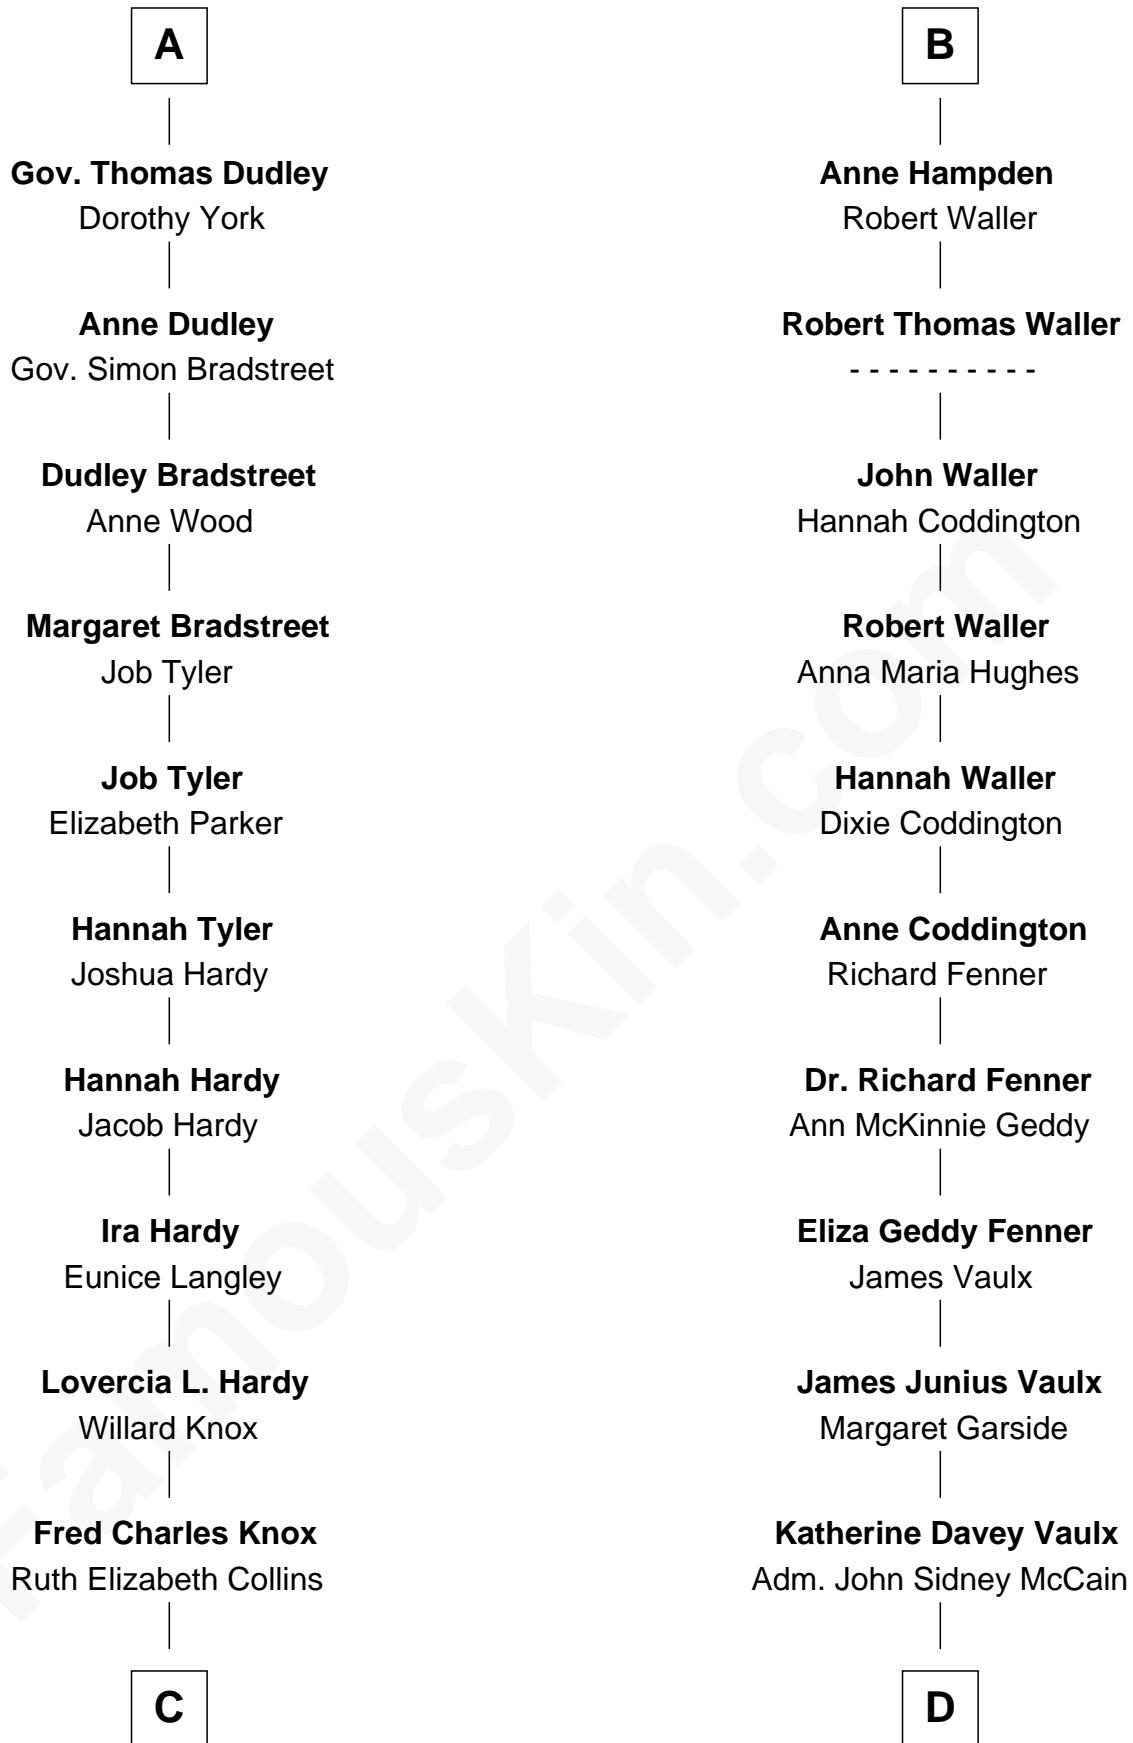

# FamousKin.com Relationship Chart of

**James Taylor**

*Singer-Songwriter*

18th cousin 1 time removed of

**John McCain**

*U.S. Senator from Arizona*

**Sir Walter Blount**

Sancha de Ayala

**Sir Thomas Blount**

Margaret de Gresley

**Sanchia Blount**

Edward Langford

**Alice Langford**

John Stradling

**Anne Stradling**

Sir John Danvers

**Anne Danvers**

Thomas Lovett

**Elizabeth Lovett**

Anthony Cave

**Anne Cave**

Griffith Hampden

**B**

**C**

**Ella Angelique Knox**  
Henry Herman Woodard

**Gertrude Arline Woodard**  
Dr. Isaac Montrose Taylor

**James Taylor**  
*Singer-Songwriter*

**D**

**Adm. John Sidney McCain**  
Roberta Wright

**John McCain**  
*U.S. Senator from Arizona*