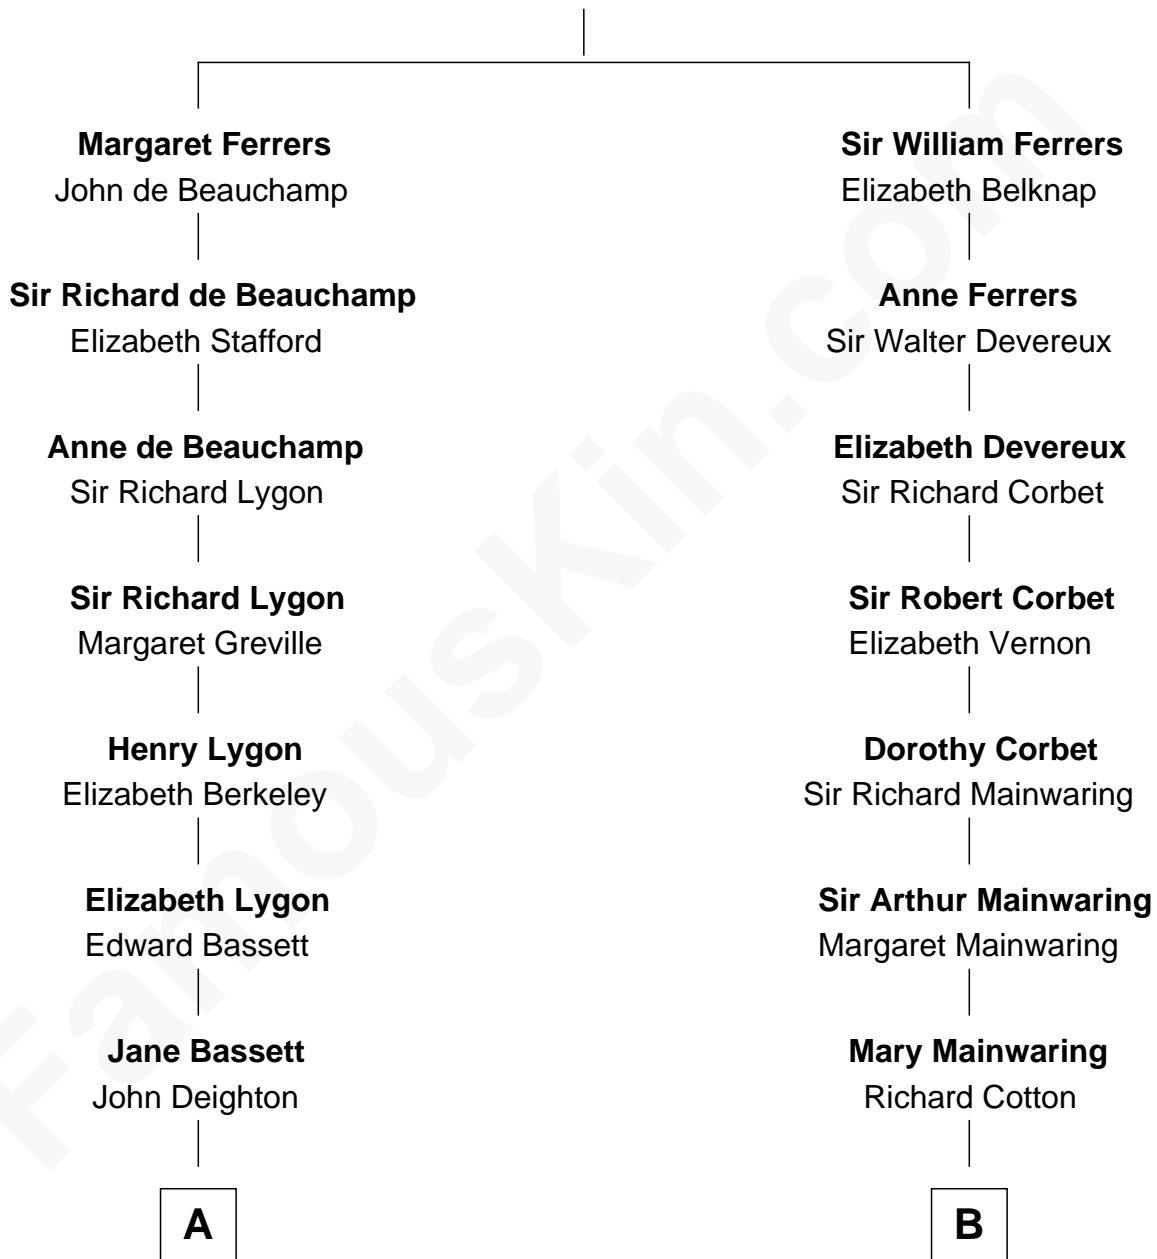

# FamousKin.com Relationship Chart of

**James Taylor**

*Singer-Songwriter*

16th cousin 2 times removed of

**Melvyn Douglas**

*Movie Actor*

**Sir Edmund Ferrers**

Ellen Roche

**C**

—  
**Dr. Isaac Montrose Taylor**

Gertrude Arline Woodard

—  
**James Taylor**

*Singer-Songwriter*

FamousKin.com