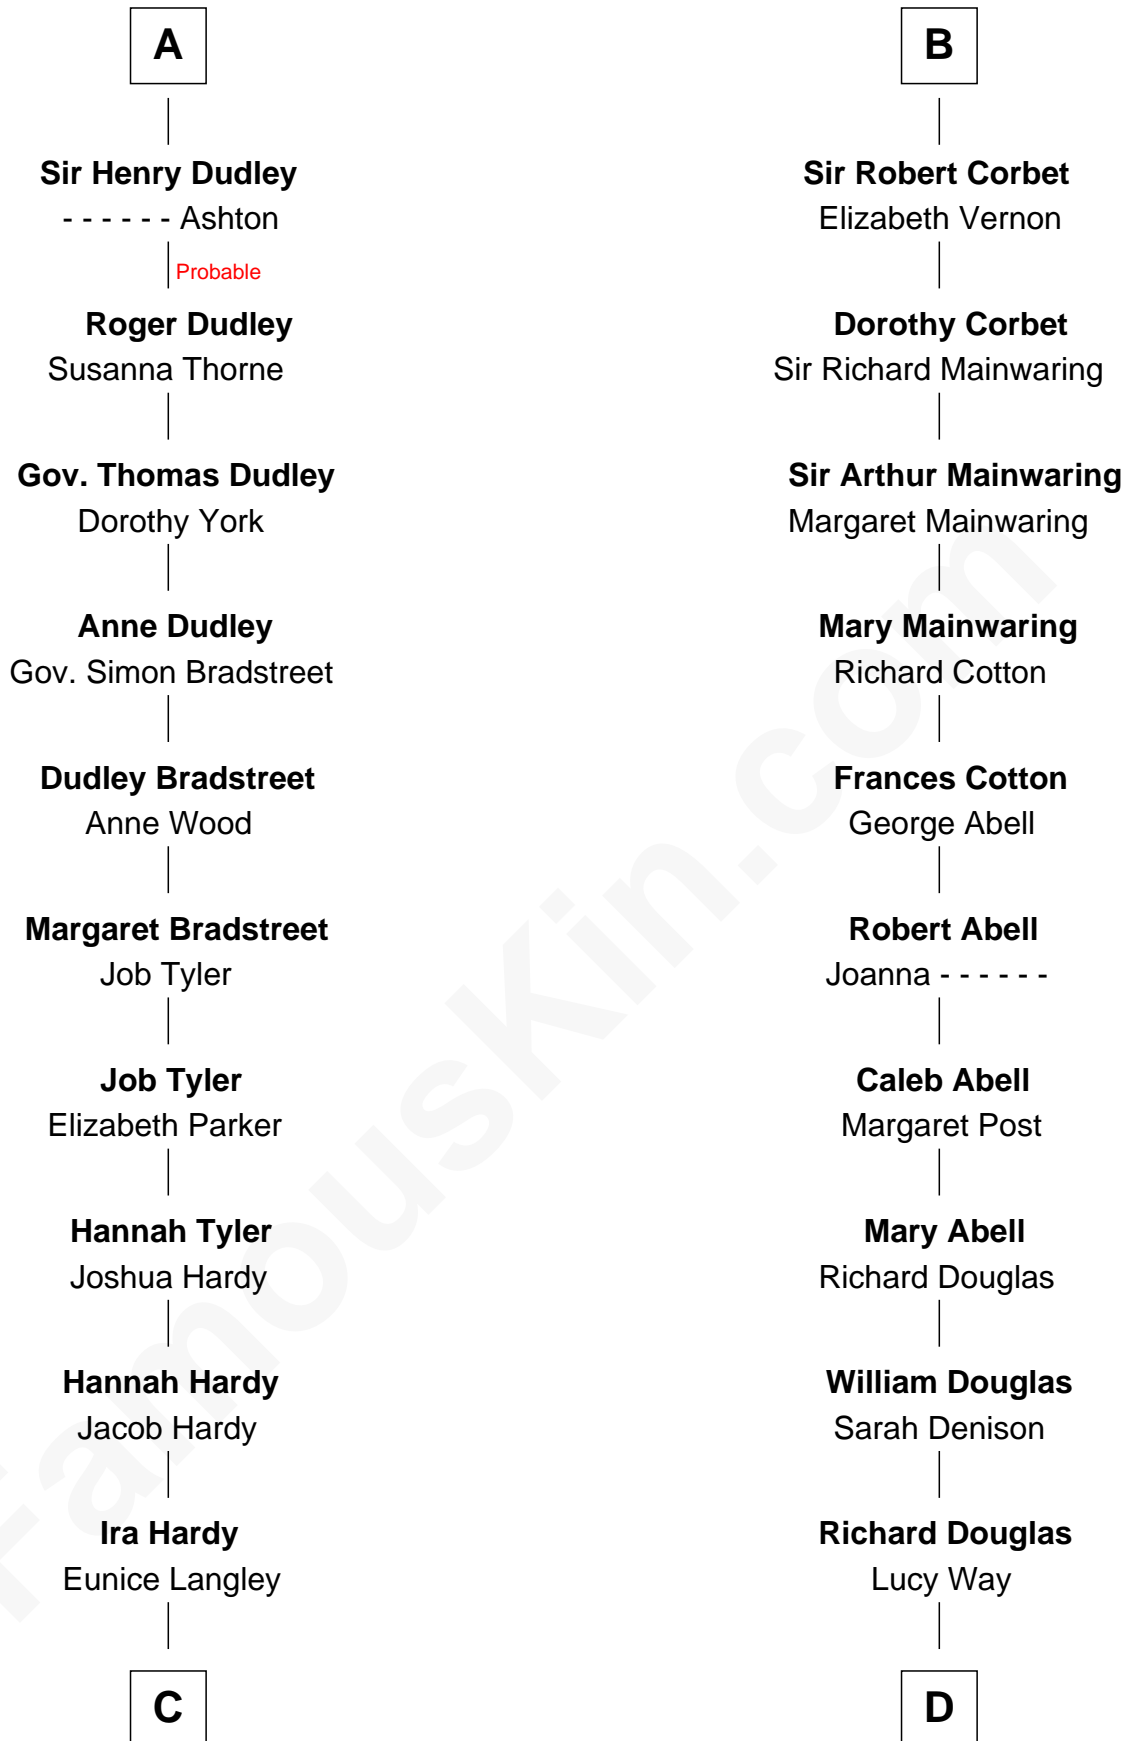

# FamousKin.com Relationship Chart of

**James Taylor**

*Singer-Songwriter*

20th cousin 1 time removed of

**Melvyn Douglas**

*Movie Actor*

**C**

**Lovercia L. Hardy**

Willard Knox

**Fred Charles Knox**

Ruth Elizabeth Collins

**Ella Angelique Knox**

Henry Herman Woodard

**Gertrude Arline Woodard**

Dr. Isaac Montrose Taylor

**James Taylor**

*Singer-Songwriter*

**D**

**Erskine Douglas**

Sophia Garrett

**Emma Jane Douglas**

Col. George Taliaferro Shackelford

**Lena Priscilla Shackelford**

Edouard Gregory Hesselberg