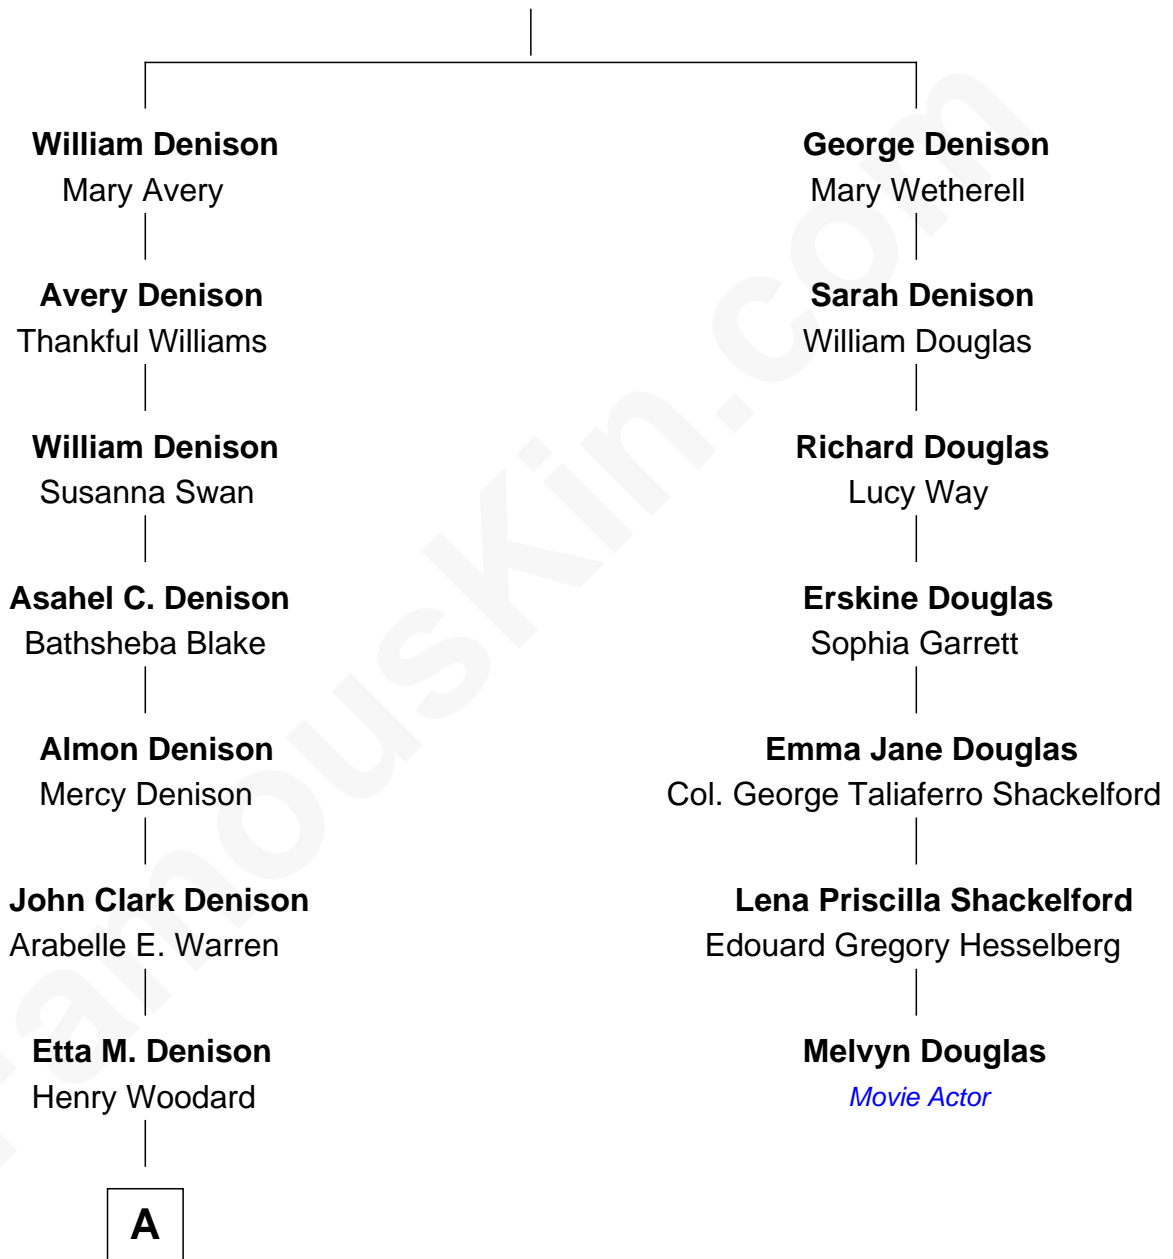

FamousKin.com Relationship Chart of

James Taylor

Singer-Songwriter

6th cousin 3 times removed of

Melvyn Douglas

Movie Actor

John B. Denison

Phebe Lay

A

Henry Herman Woodard

Ella Angelique Knox

Gertrude Arline Woodard

Dr. Isaac Montrose Taylor

James Taylor

Singer-Songwriter

FamousKin.com