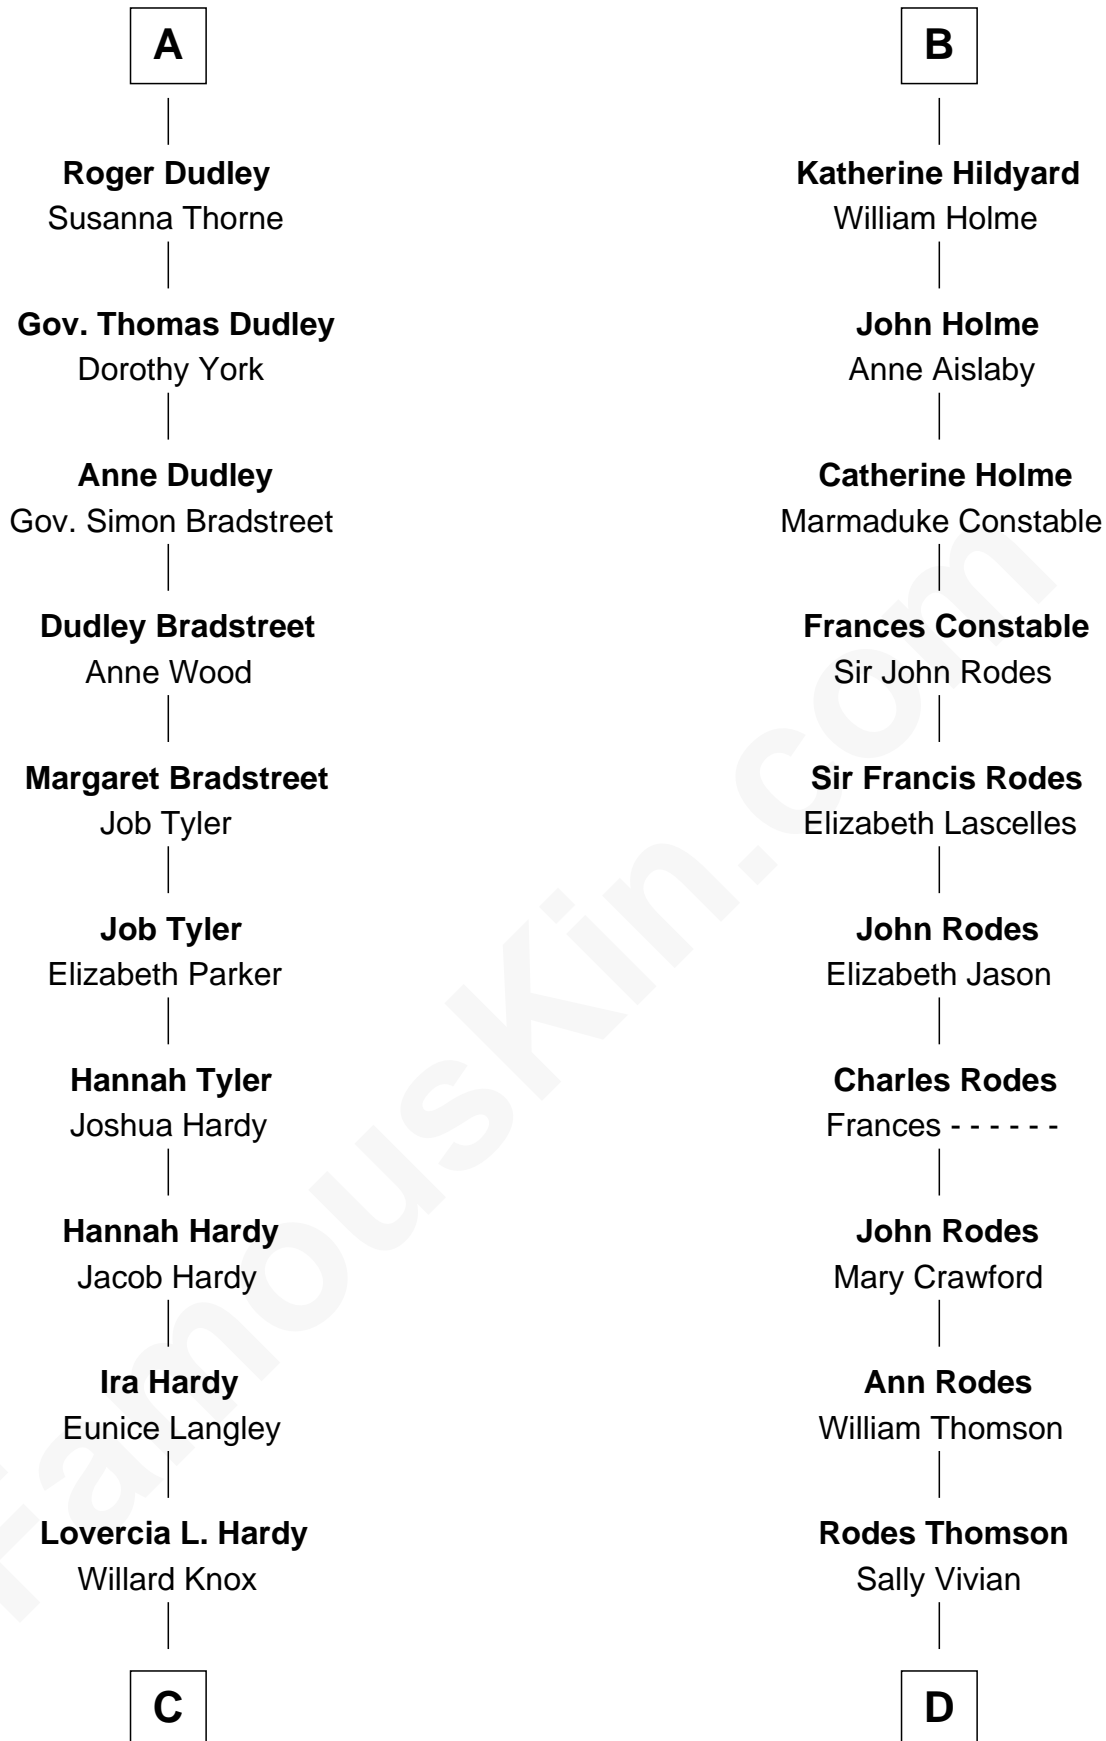

FamousKin.com Relationship Chart of

James Taylor

Singer-Songwriter

20th cousin 1 time removed of

Melvyn Douglas

Movie Actor

Edward III, King of England

Philippa of Hainault

C

Fred Charles Knox
Ruth Elizabeth Collins

Ella Angelique Knox
Henry Herman Woodard

Gertrude Arline Woodard
Dr. Isaac Montrose Taylor

James Taylor
Singer-Songwriter

D

Nancy Thomson
Thomas Johnson Garrett

Sophia Garrett
Erskine Douglas

Emma Jane Douglas
Col. George Taliaferro Shackelford

Lena Priscilla Shackelford
Edouard Gregory Hesselberg

Melvyn Douglas
Movie Actor

FamousKin.com