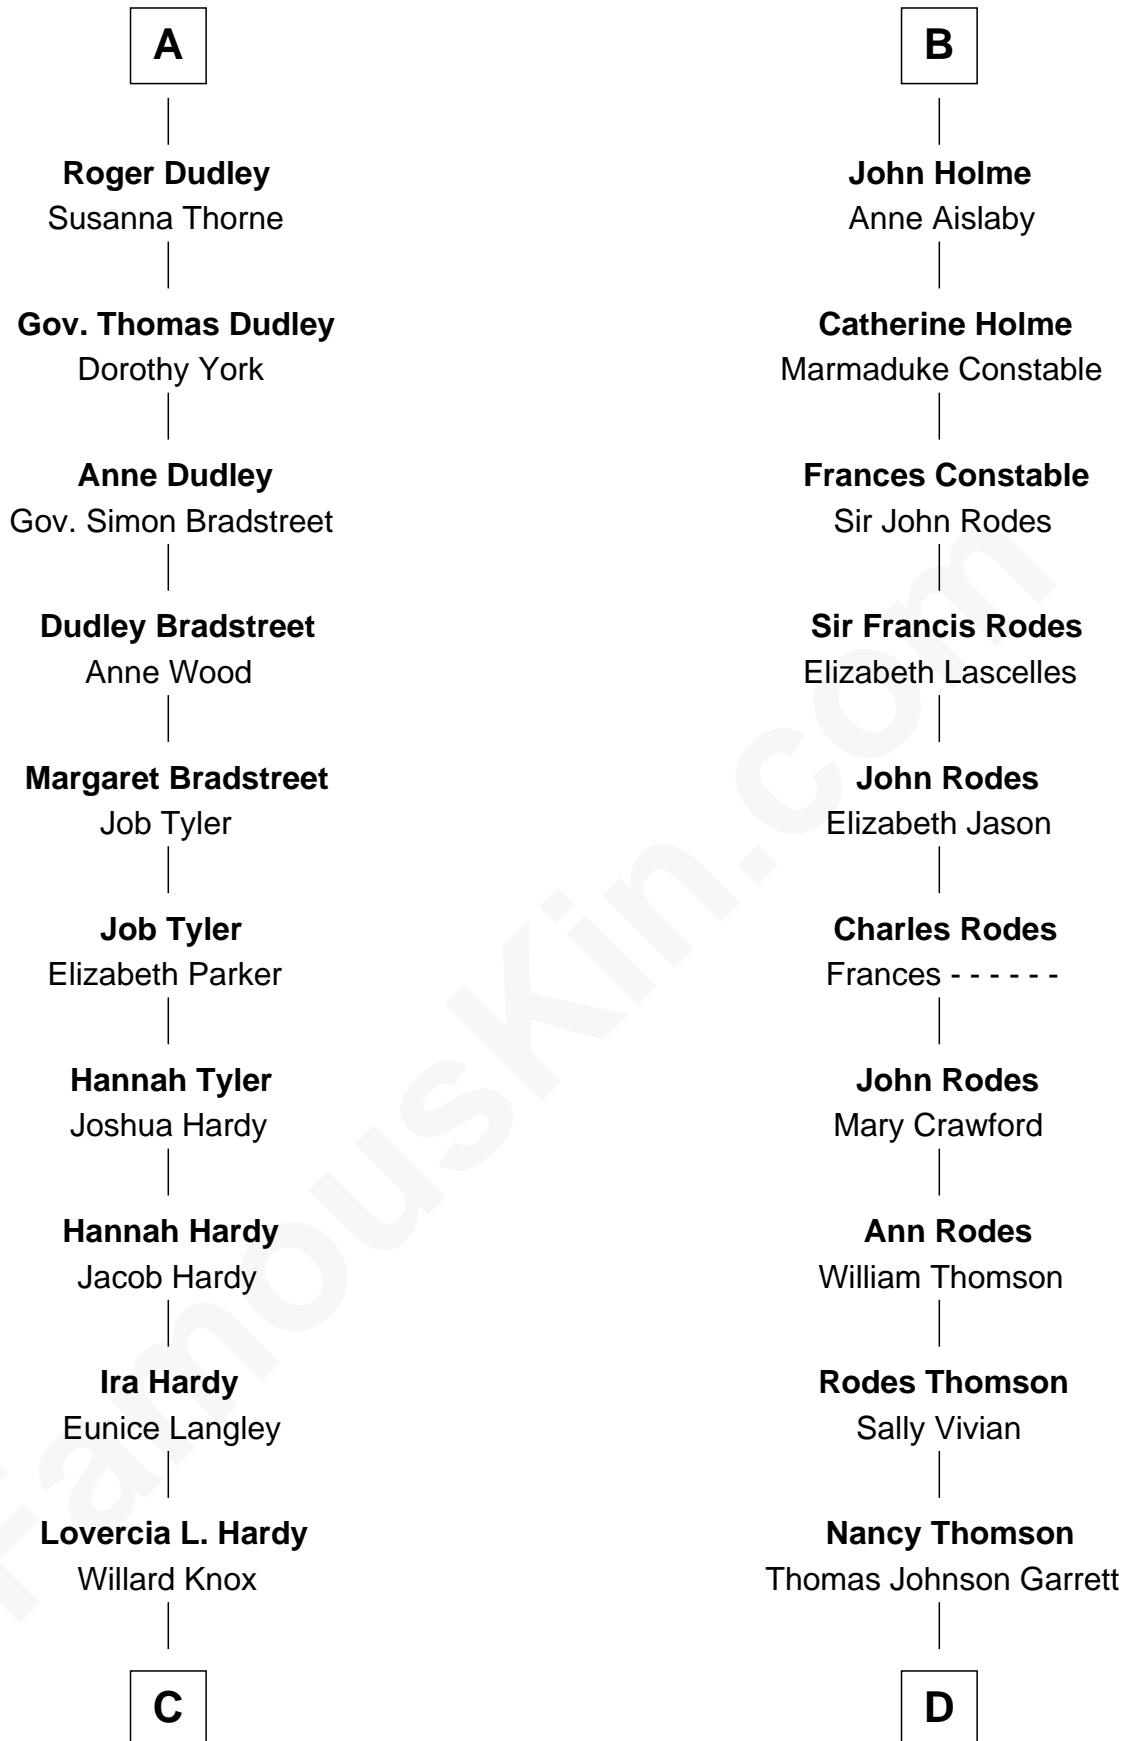

# FamousKin.com Relationship Chart of

**James Taylor**  
Singer-Songwriter

20th cousin of

**Melvyn Douglas**  
Movie Actor

**Sir Ralph de Neville**  
Alice de Audley

**C**

**Fred Charles Knox**  
Ruth Elizabeth Collins

**Ella Angelique Knox**  
Henry Herman Woodard

**Gertrude Arline Woodard**  
Dr. Isaac Montrose Taylor

**James Taylor**  
*Singer-Songwriter*

**D**

**Sophia Garrett**  
Erskine Douglas

**Emma Jane Douglas**  
Col. George Taliaferro Shackelford

**Lena Priscilla Shackelford**  
Edouard Gregory Hesselberg

**Melvyn Douglas**  
*Movie Actor*

FamousKin.com