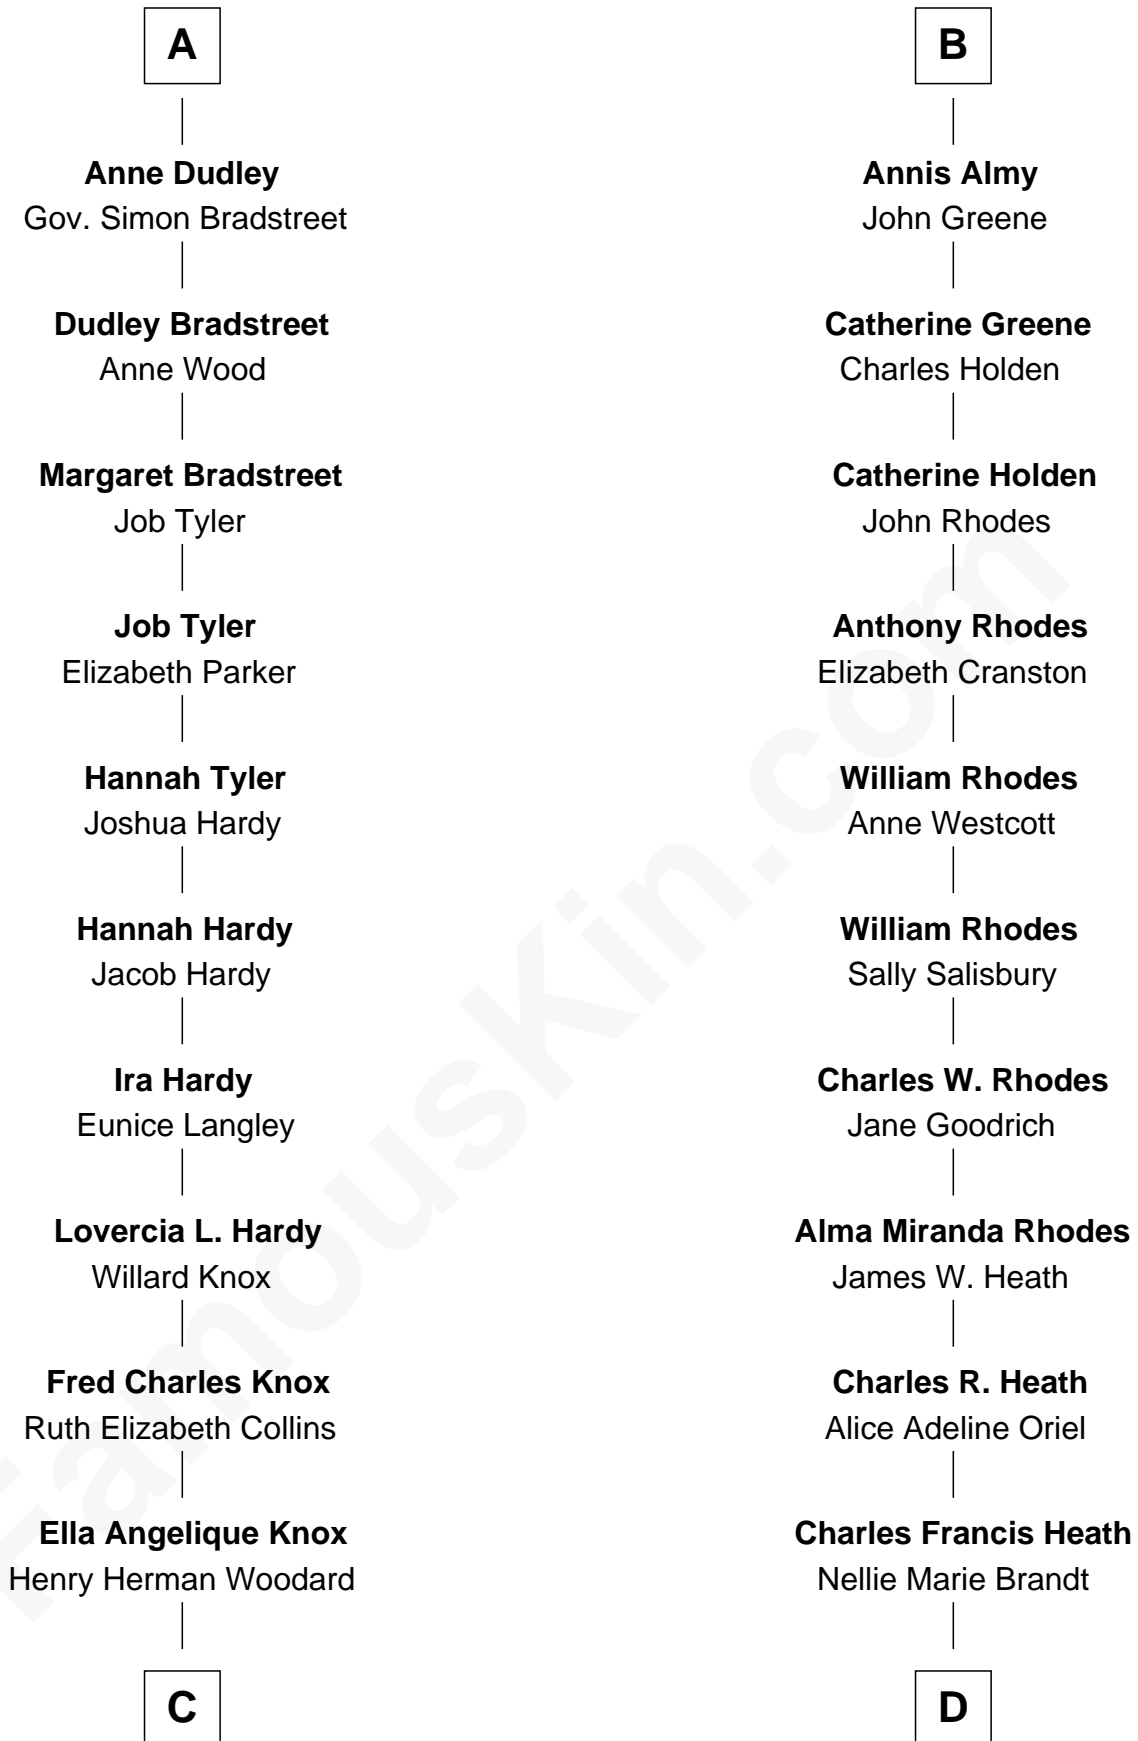

FamousKin.com Relationship Chart of

James Taylor
Singer-Songwriter

18th cousin of

Sarah Palin
9th Governor of Alaska

C

Gertrude Arline Woodard
Dr. Isaac Montrose Taylor

James Taylor
Singer-Songwriter

D

Charles Richard Heath
Sarah Sheeran

Sarah Palin
9th Governor of Alaska

FamousKin.com