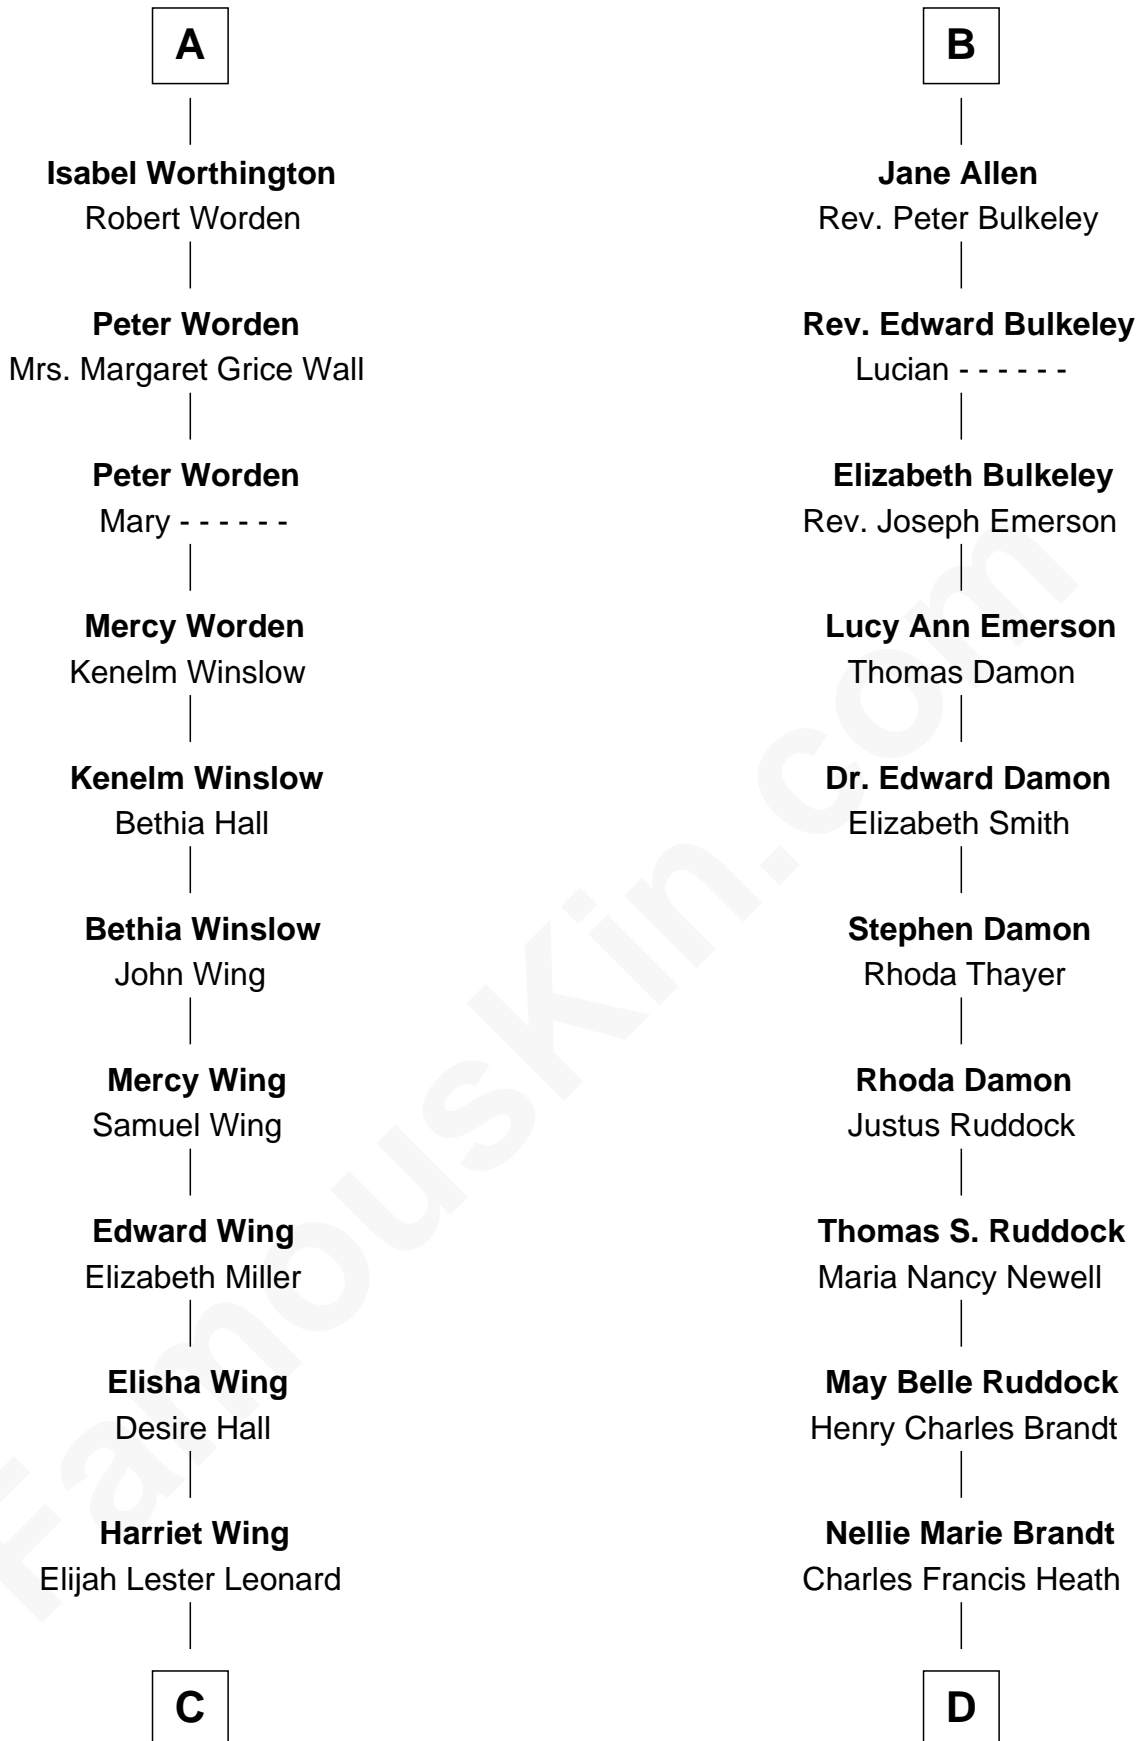

# FamousKin.com Relationship Chart of

**James Taylor**

*Singer-Songwriter*

18th cousin 3 times removed of

**Sarah Palin**

*9th Governor of Alaska*

FamousKin.com