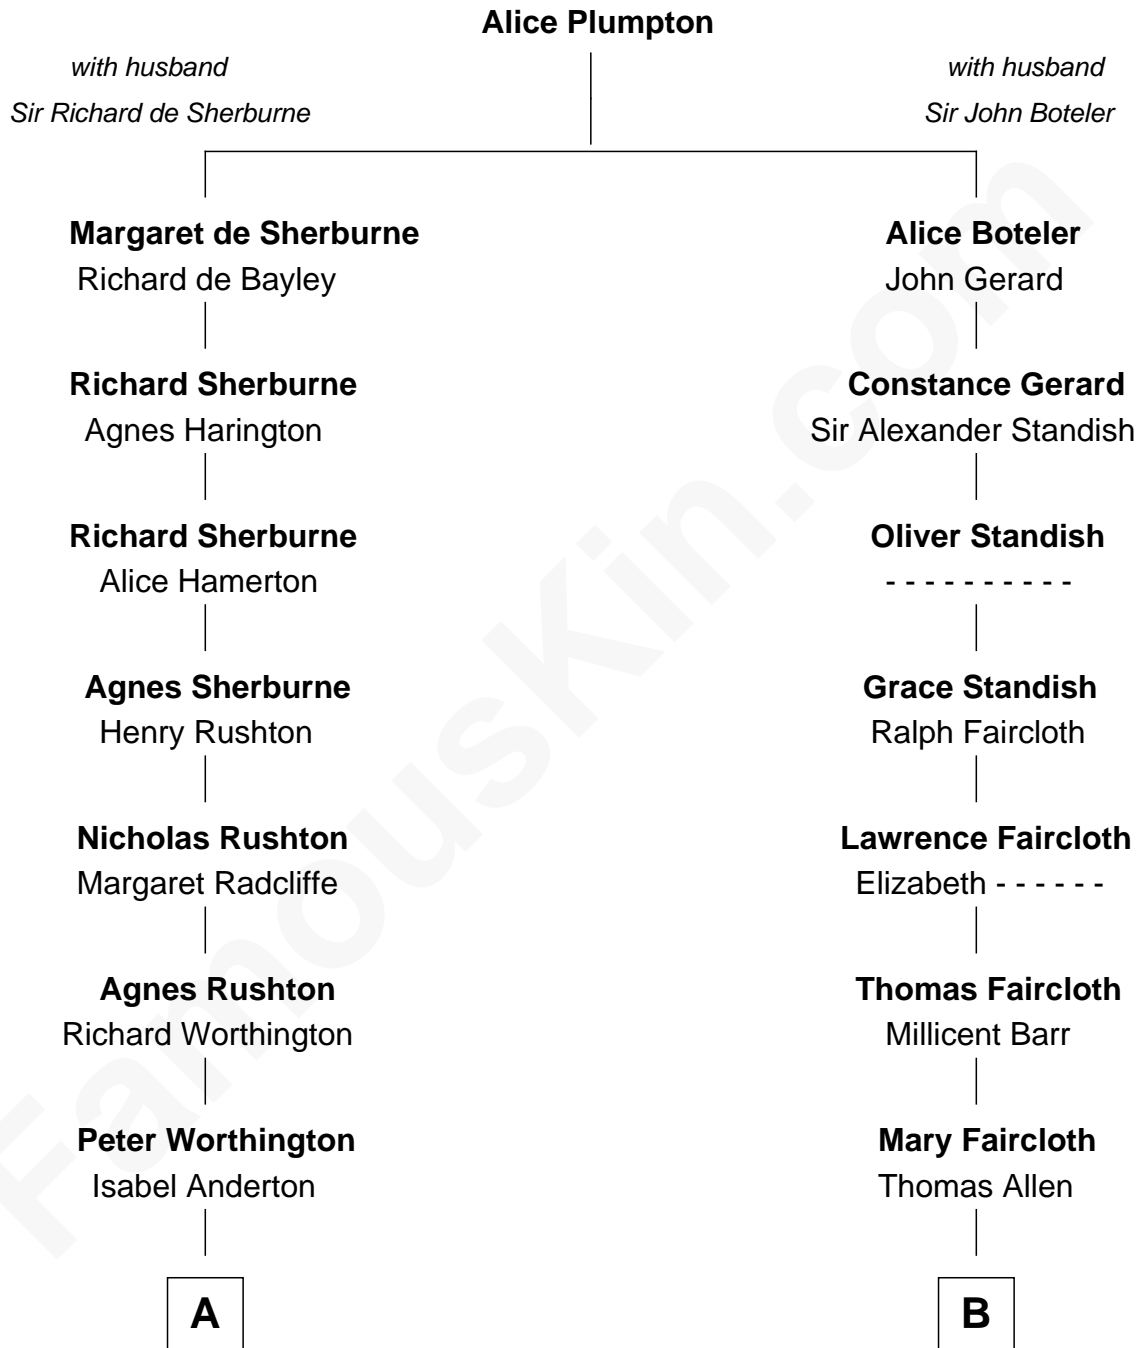

# FamousKin.com Relationship Chart of

**James Taylor**

*Singer-Songwriter*

18th cousin 3 times removed of

**Sarah Palin**

*9th Governor of Alaska*

FamousKin.com